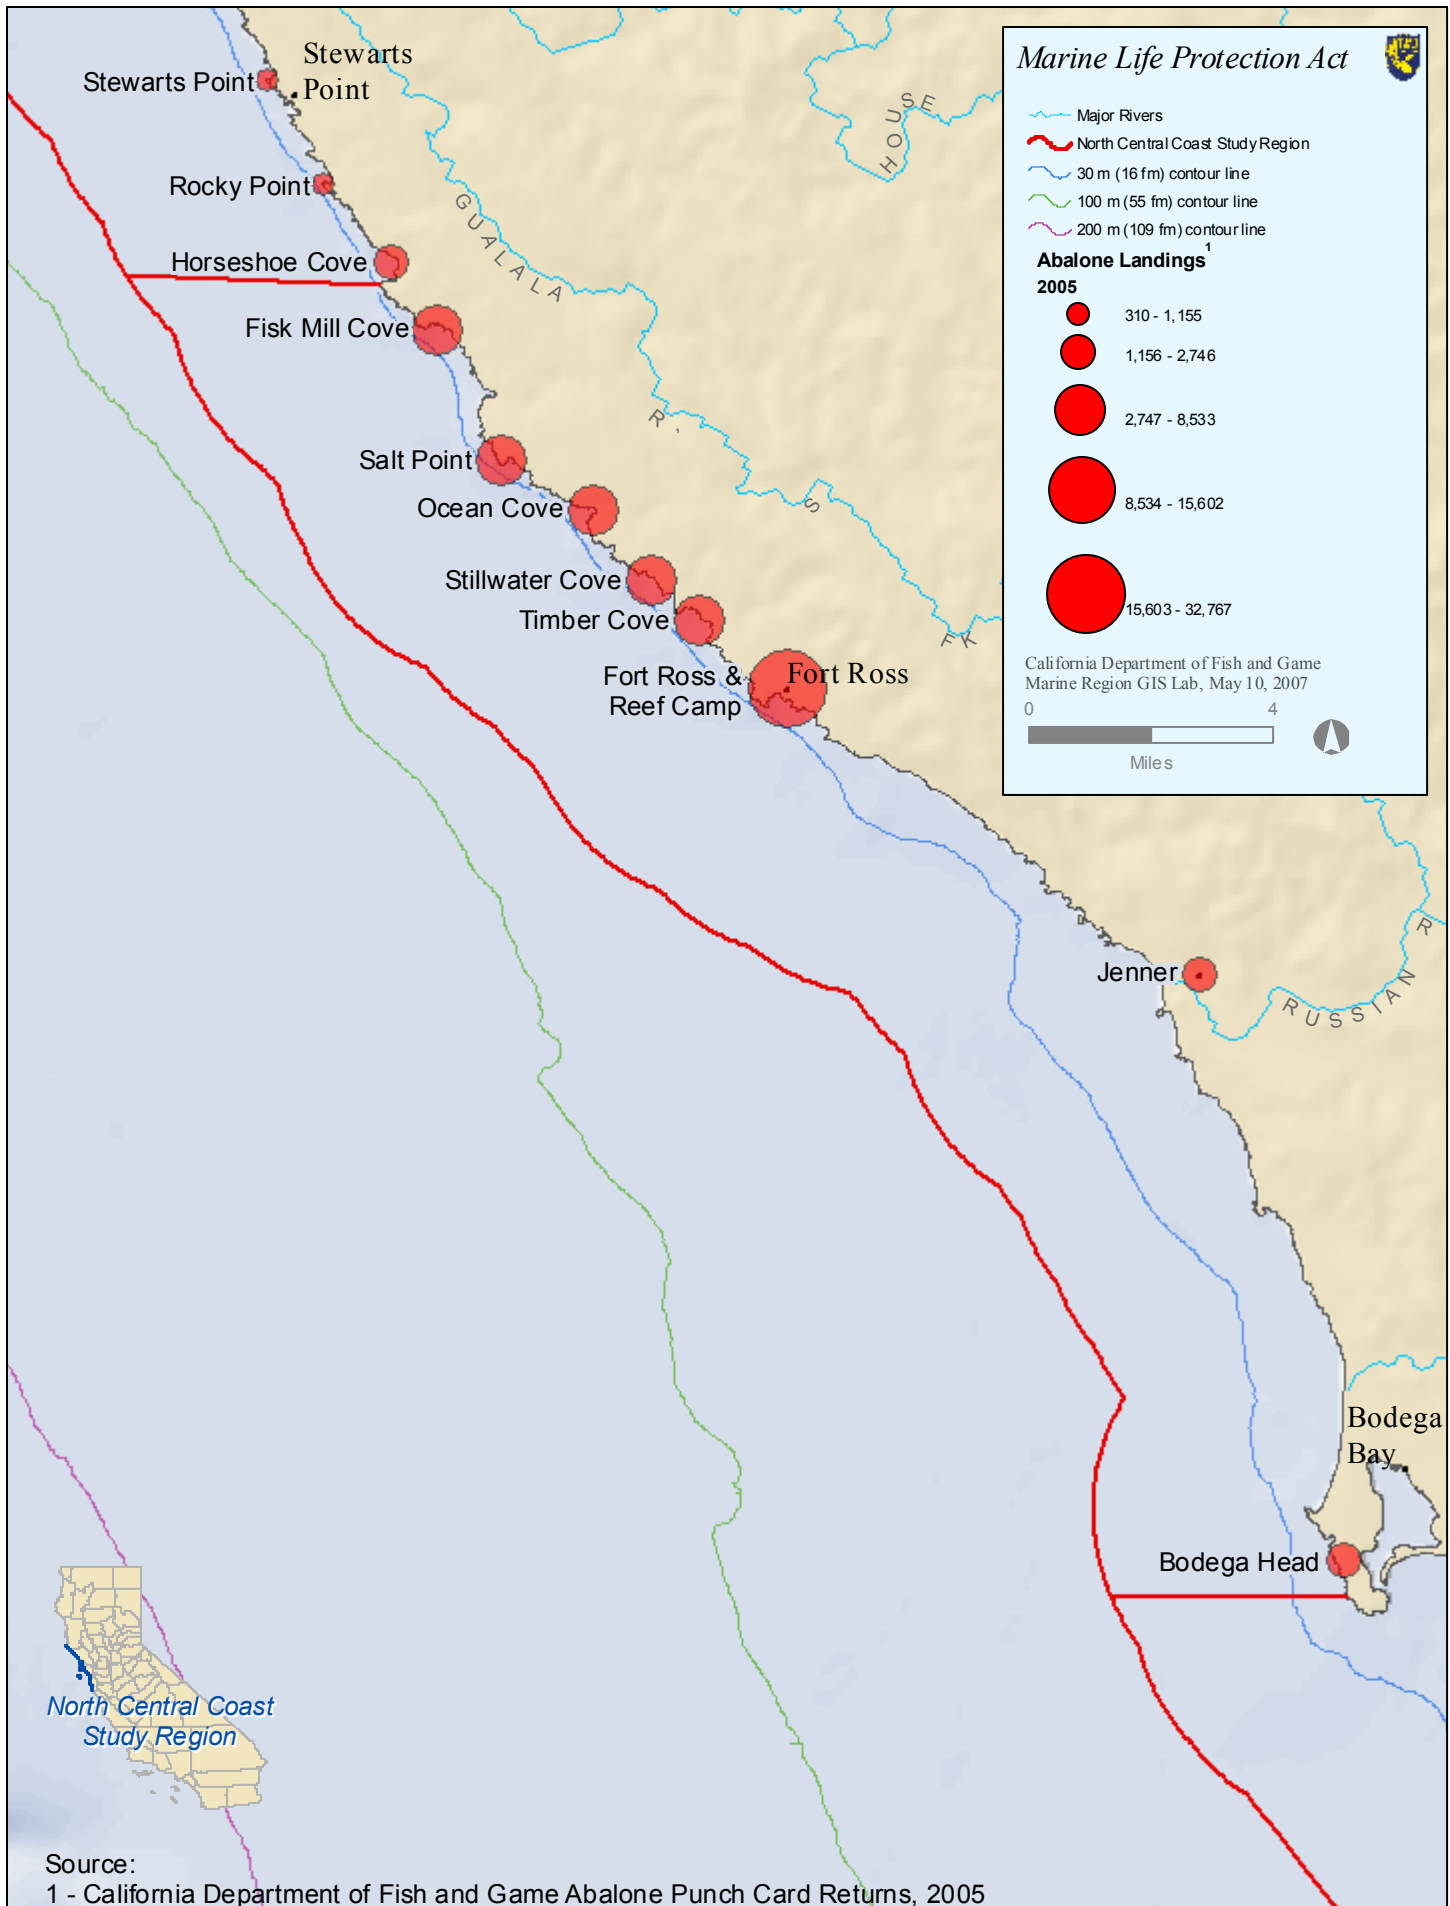

Map 13 a *Recreational Abalone Landings*

Subregion 1 - Point Arena to Horseshoe Point

Map 13 b *Recreational Abalone Landings*

Subregion 2 - Horseshoe Point to Bodega Head

Map 13 c *Recreational Abalone Landings*

Subregion 3 - Bodega Head to Double Point