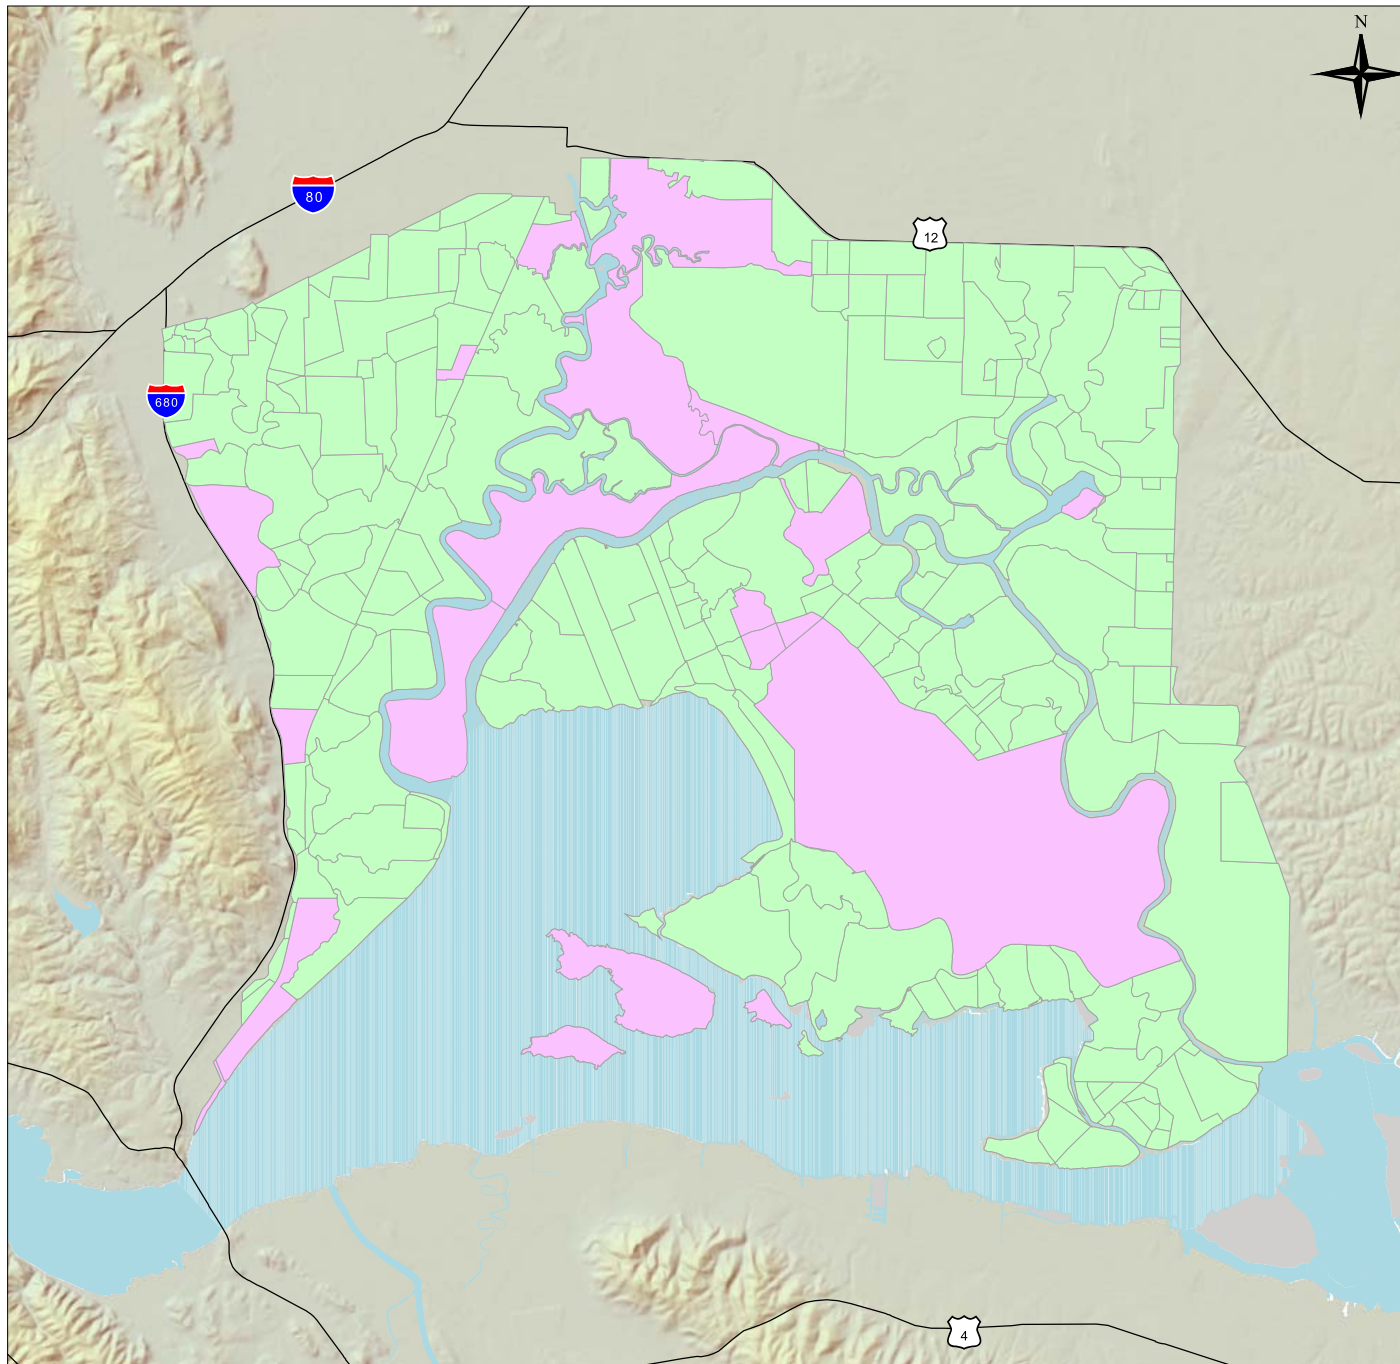

# Ownership

Source: SRCD, DFG

SAN FRANCISCO BAY-DELTA  
SCIENCE CONSORTIUM