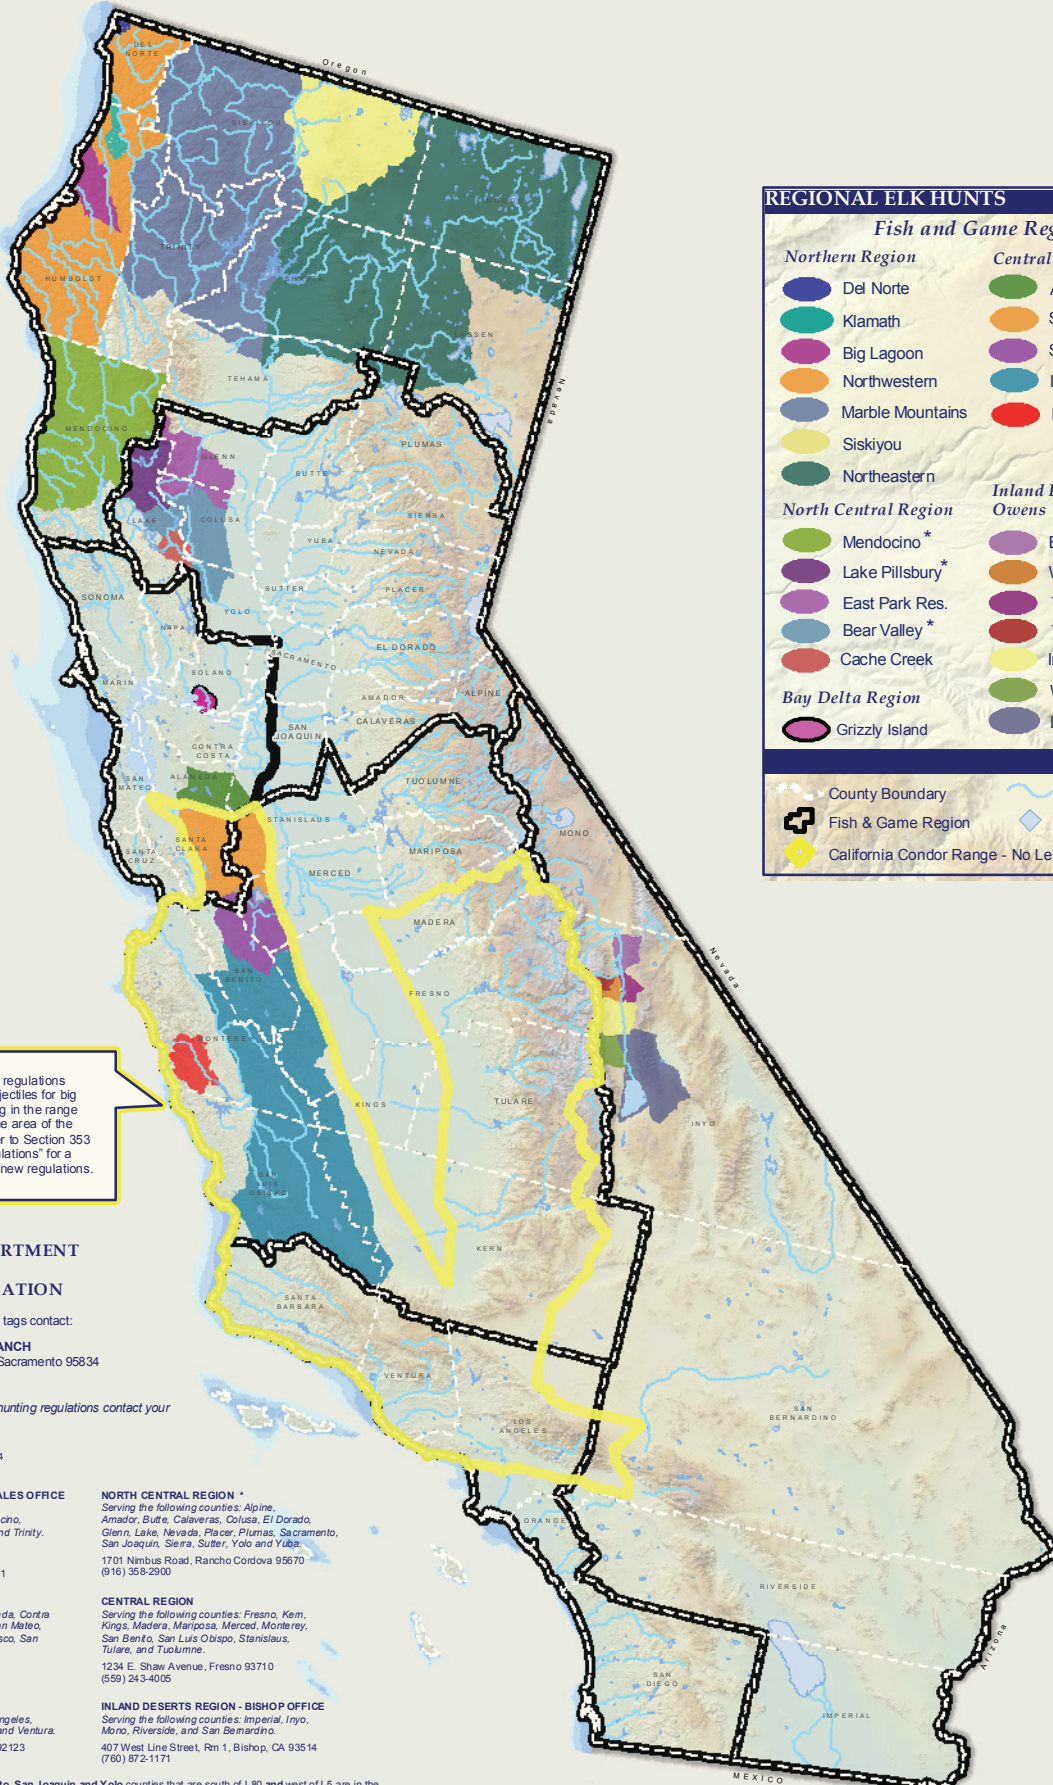

CALIFORNIA DEPARTMENT OF FISH AND GAME ELK HUNT ZONES

REGIONAL ELK HUNTS	
Fish and Game Region * new 2010	
Northern Region	Central Region
Del Norte	Alameda *
Klamath	Santa Clara *
Big Lagoon	San Luis Reservoir
Northwestern	La Panza
Marble Mountains	Fort Hunter Liggett
Siskiyou	
Northeastern	
North Central Region	Inland Deserts Region
Mendocino *	Owens Valley Hunts
Lake Pillsbury *	Bishop
East Park Res.	West Tinemaha *
Bear Valley *	Tinemaha
Cache Creek	Tinemaha Mtn. *
	Independence
Bay Delta Region	Whitney *
Grizzly Island	Lone Pine
County Boundary	Rivers
Fish & Game Region	Lake
California Condor Range - No Lead Projectile Area	

Effective July 1, 2008, new regulations prohibit the use of lead projectiles for big game and nongame hunting in the range of the California Condor (the area of the map in yellow). Please refer to Section 253 of "California Hunting Regulations" for a detailed explanation of the new regulations.

CALIFORNIA DEPARTMENT OF FISH & GAME CONTACT INFORMATION

For information on licenses and tags contact:

LICENSE AND REVENUE BRANCH
1740 North Market Boulevard, Sacramento 95834
(916) 928-5805
<http://www.dfg.ca.gov>

For questions about California hunting regulations contact your regional Fish and Game office.

ELK PROGRAM
1812 Ninth Street, Sacramento 95814
(916) 445-9992

NORTHERN REGION - LICENSE SALES OFFICE

BAY DELTA REGION *

SOUTH COAST REGION

NORTH CENTRAL REGION *

CENTRAL REGION

INLAND DESERTS REGION - BISHOP OFFICE