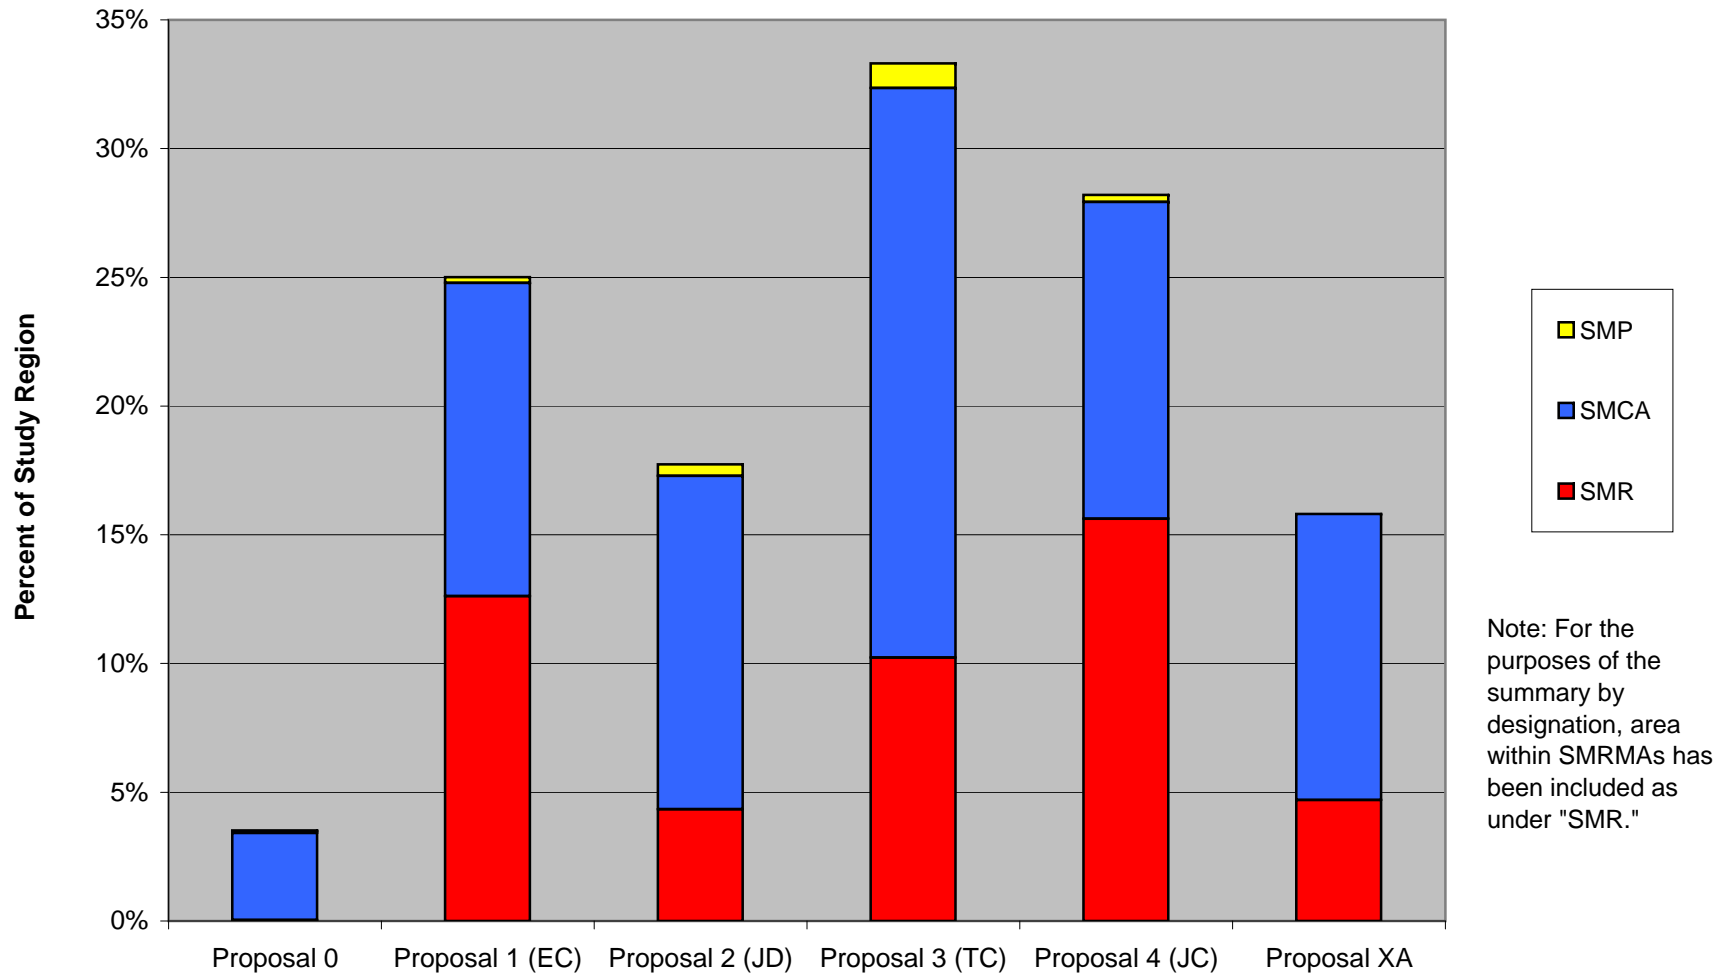

California MLPA North Central Coast Project

February 1, 2008

Draft MPA Proposals and Existing MPAs (Proposal 0) by Designation

California MLPA North Central Coast Project

February 1, 2008

Draft MPA Proposals and Existing MPAs (Proposal 0) by SAT Level of Protection