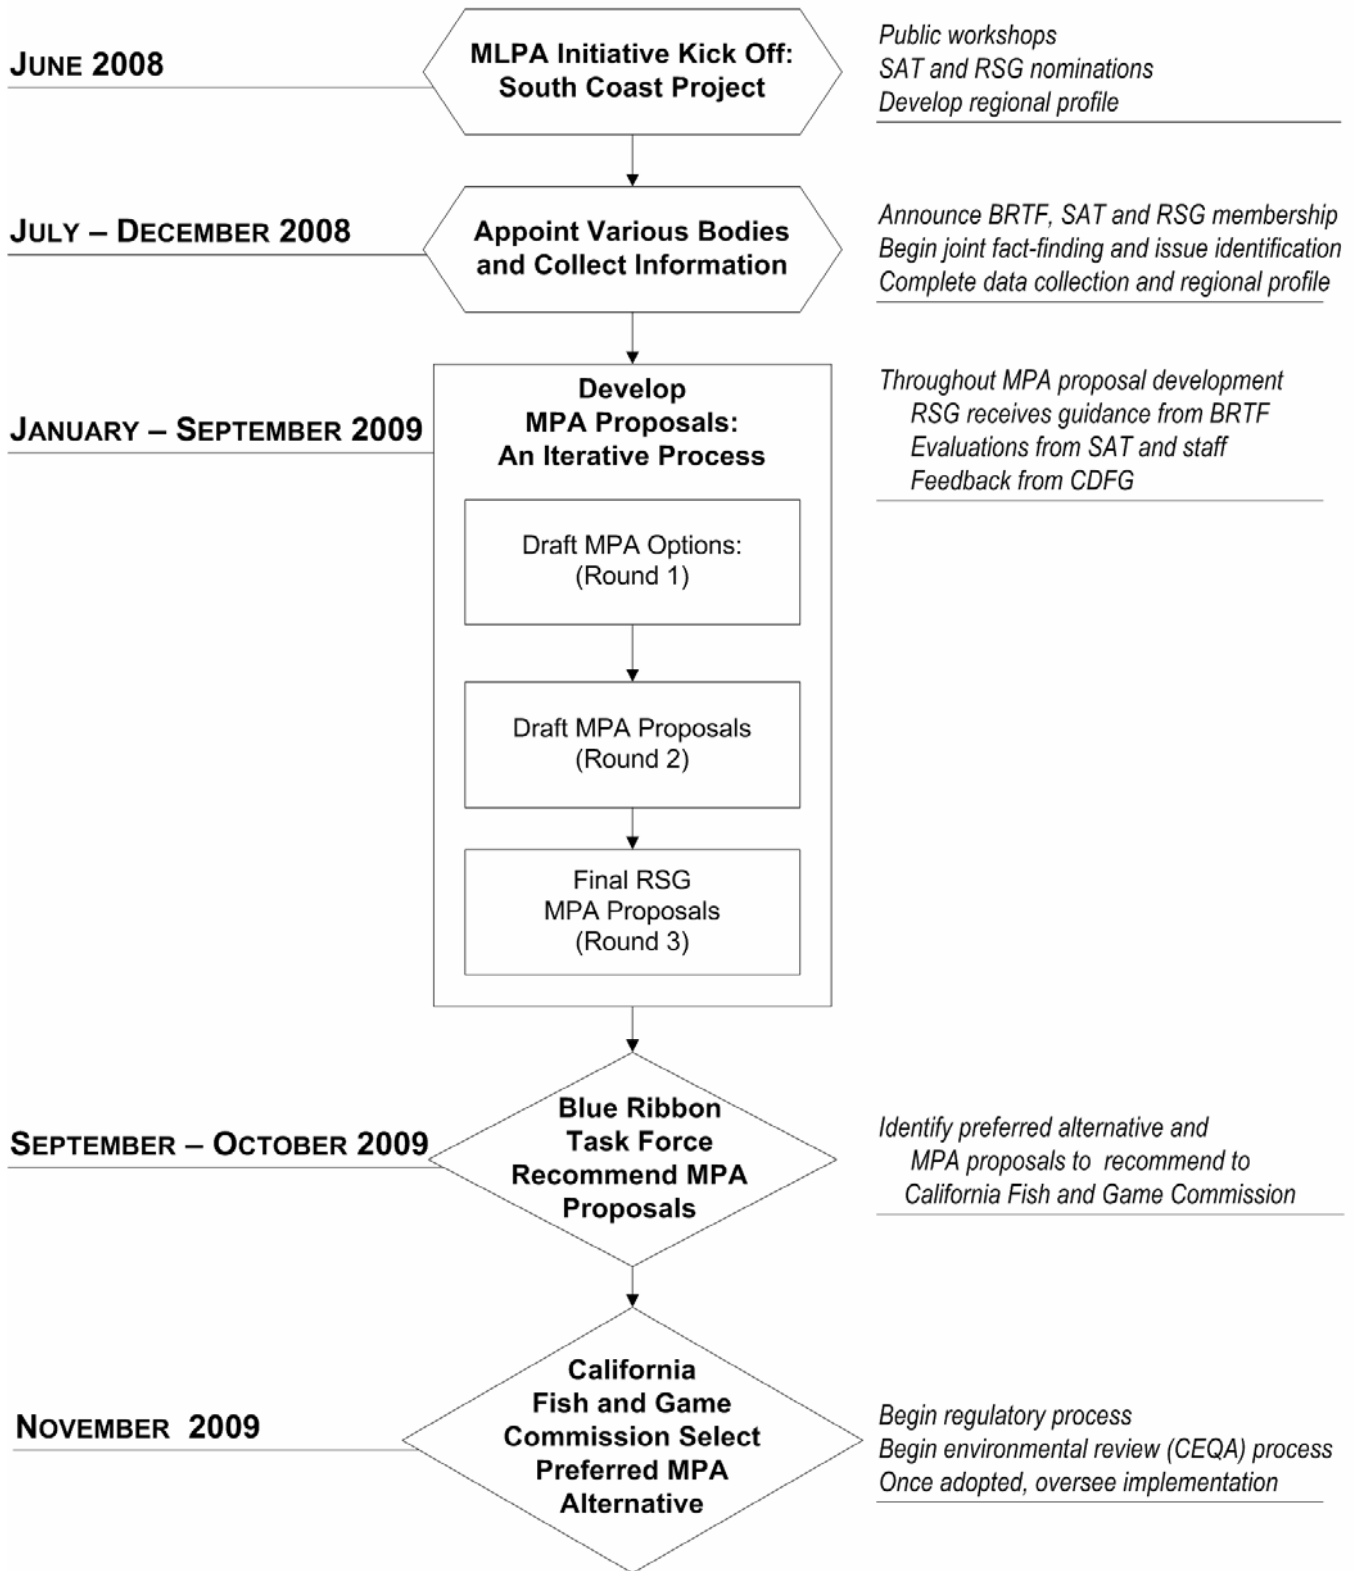

# Marine Life Protection Act Initiative

## South Coast Study Region: Process Outline

BRTF = Blue Ribbon Task Force  
 MLPA = Marine Life Protection Act

CDFG = California Department of Fish and Game  
 RSG = Regional Stakeholder Group

MPA = marine protected area  
 SAT = Master Plan Science Advisory Team