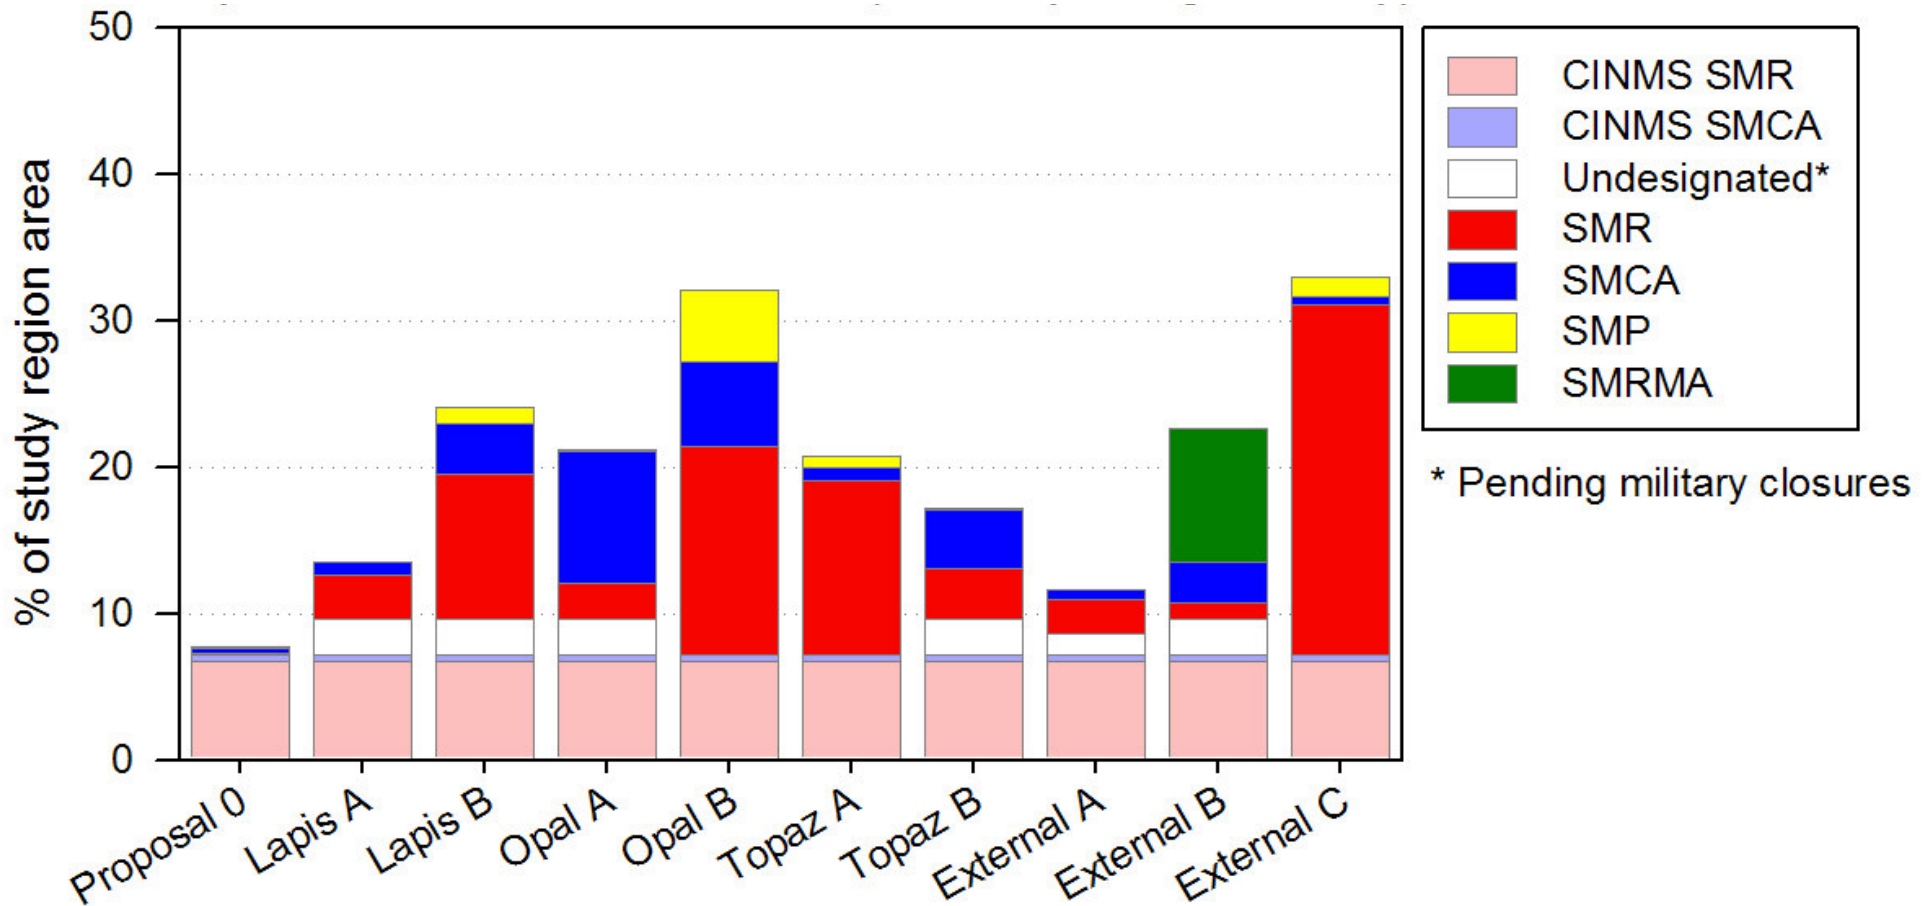

California MLPA South Coast Project
Round 1 Comparison of Existing MPAs (Proposal 0), Draft SCRSG MPA Arrays, and Draft External MPA
Proposals by Designation Type
April 7, 2009

Note: CINMS = State MPAs within the Channel Islands National Marine Sanctuary; does not include federal MPAs, SMCA = state marine conservation area, SMP = state marine park, SMR = state marine reserve, SMRMA = state marine recreational management area

California MLPA South Coast Project
Round 1 Comparison of Existing MPAs (Proposal 0), Draft SCRSO MPA Arrays, and Draft External MPA
Proposals by Level of Protection
April 7, 2009

Note: CINMS = State MPAs within the Channel Islands National Marine Sanctuary; does not include federal MPAs