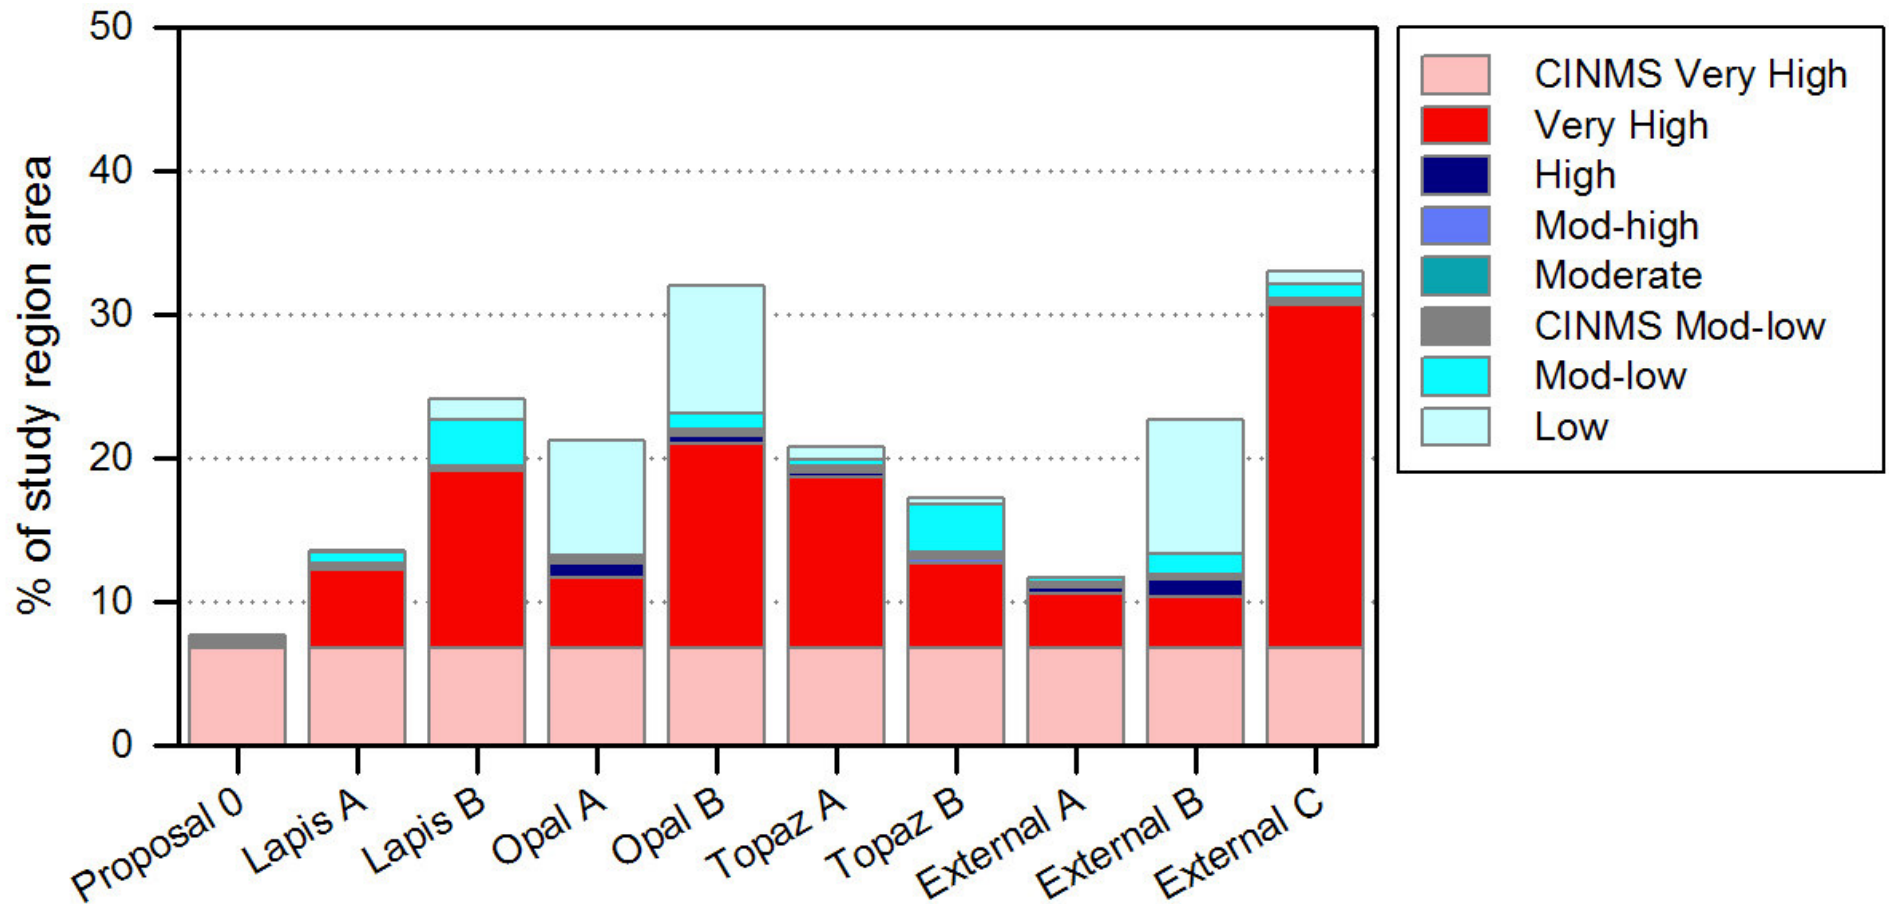

California MLPA South Coast Project
Round 1 Comparison of Existing MPAs (Proposal 0), Draft SCRSG MPA Arrays, and Draft External MPA
Proposals by Designation Type
April 7, 2009

Note: CINMS = State MPAs within the Channel Islands National Marine Sanctuary; does not include federal MPAs, SMCA = state marine conservation area, SMP = state marine park, SMR = state marine reserve, SMRMA = state marine recreational management area

California MLPA South Coast Project
Round 1 Comparison of Existing MPAs (Proposal 0), Draft SCRSO MPA Arrays, and Draft External MPA
Proposals by Level of Protection
April 7, 2009

Note: CINMS = State MPAs within the Channel Islands National Marine Sanctuary; does not include federal MPAs