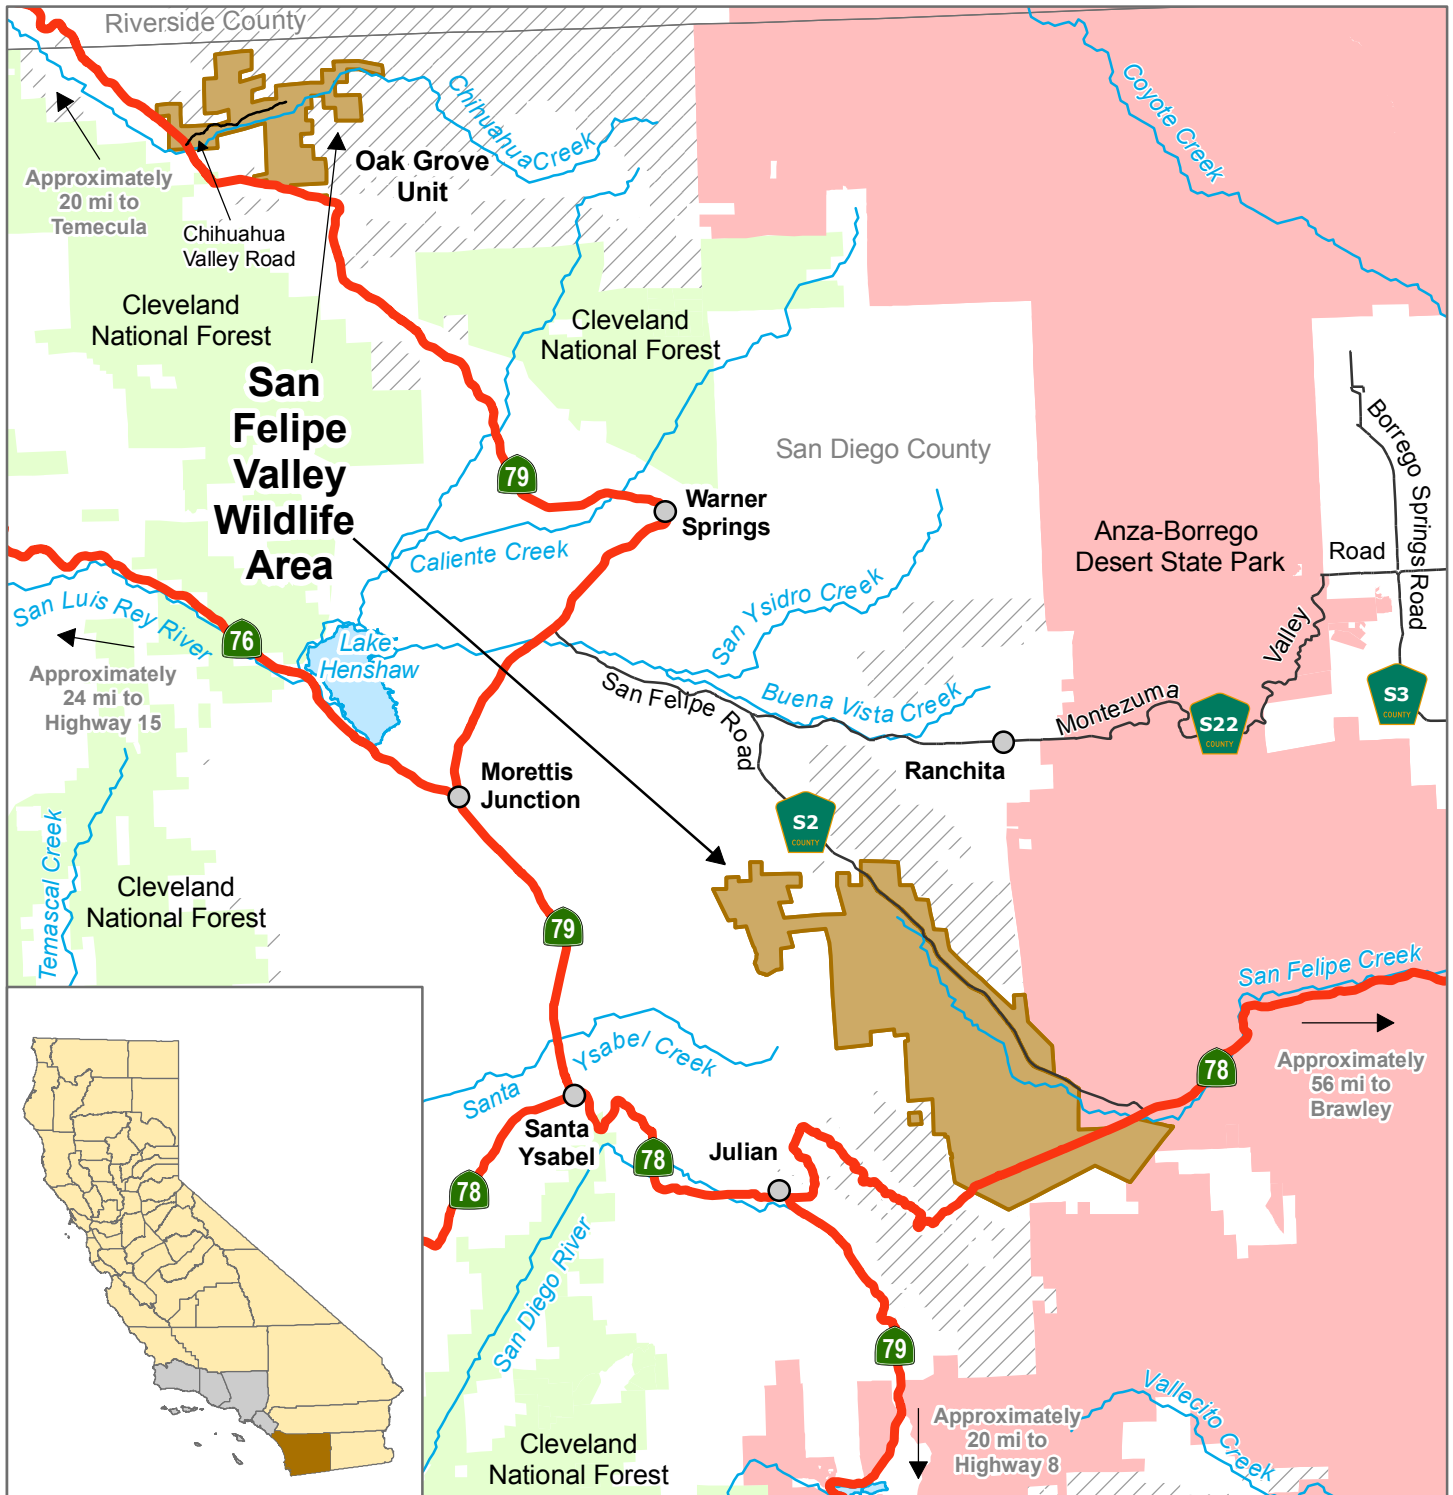

California Department of Fish and Game South Coast Region SAN FELIPE VALLEY WILDLIFE AREA San Diego County

Wildlife Area	Bureau of Land Management
State Park	State Highway
National Forest	Local Road

N

0 ——— 5 Miles