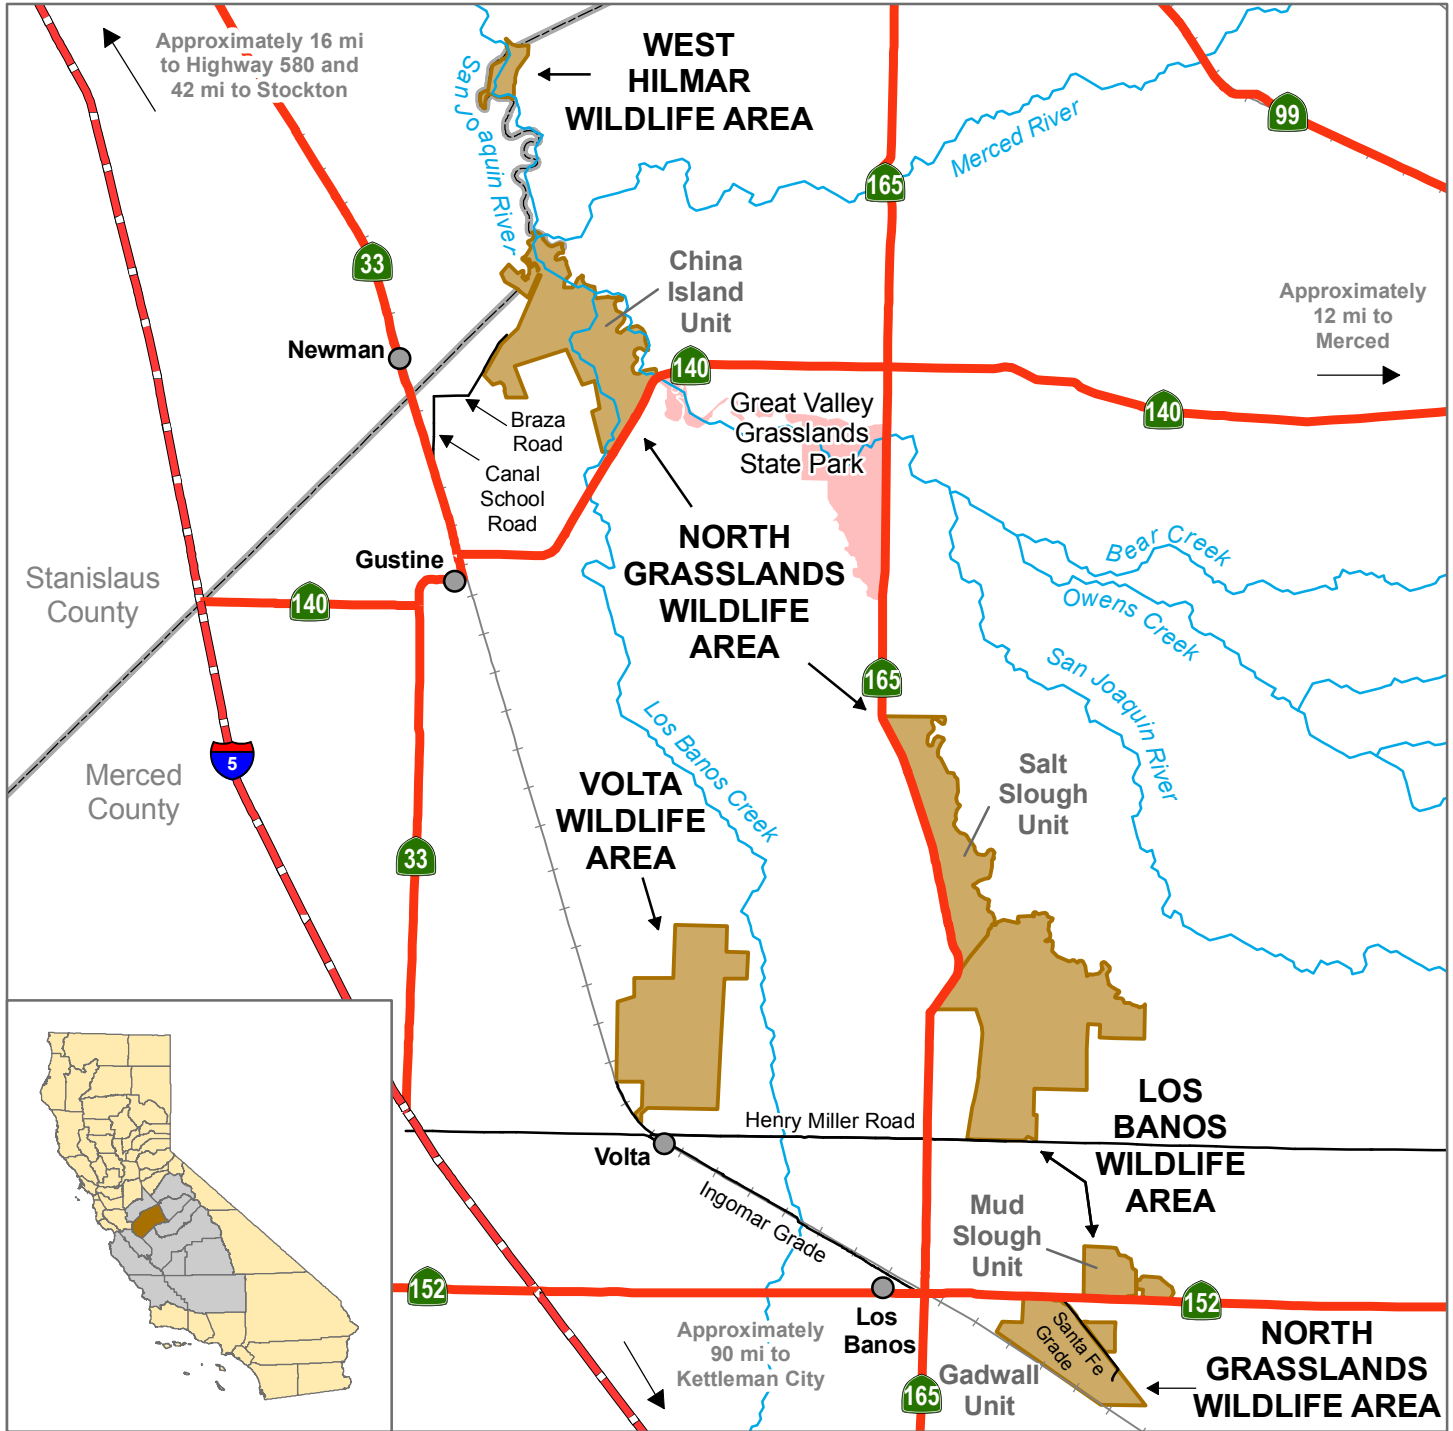

California Department of Fish and Game
 Central Region
LOS BANOS WILDLIFE AREA
NORTH GRASSLANDS WILDLIFE AREA
VOLTA WILDLIFE AREA
WEST HILMAR WILDLIFE AREA
 Merced County

- Wildlife Area
- State Park
- Railroad
- Interstate Highway
- State Highway
- Local Road