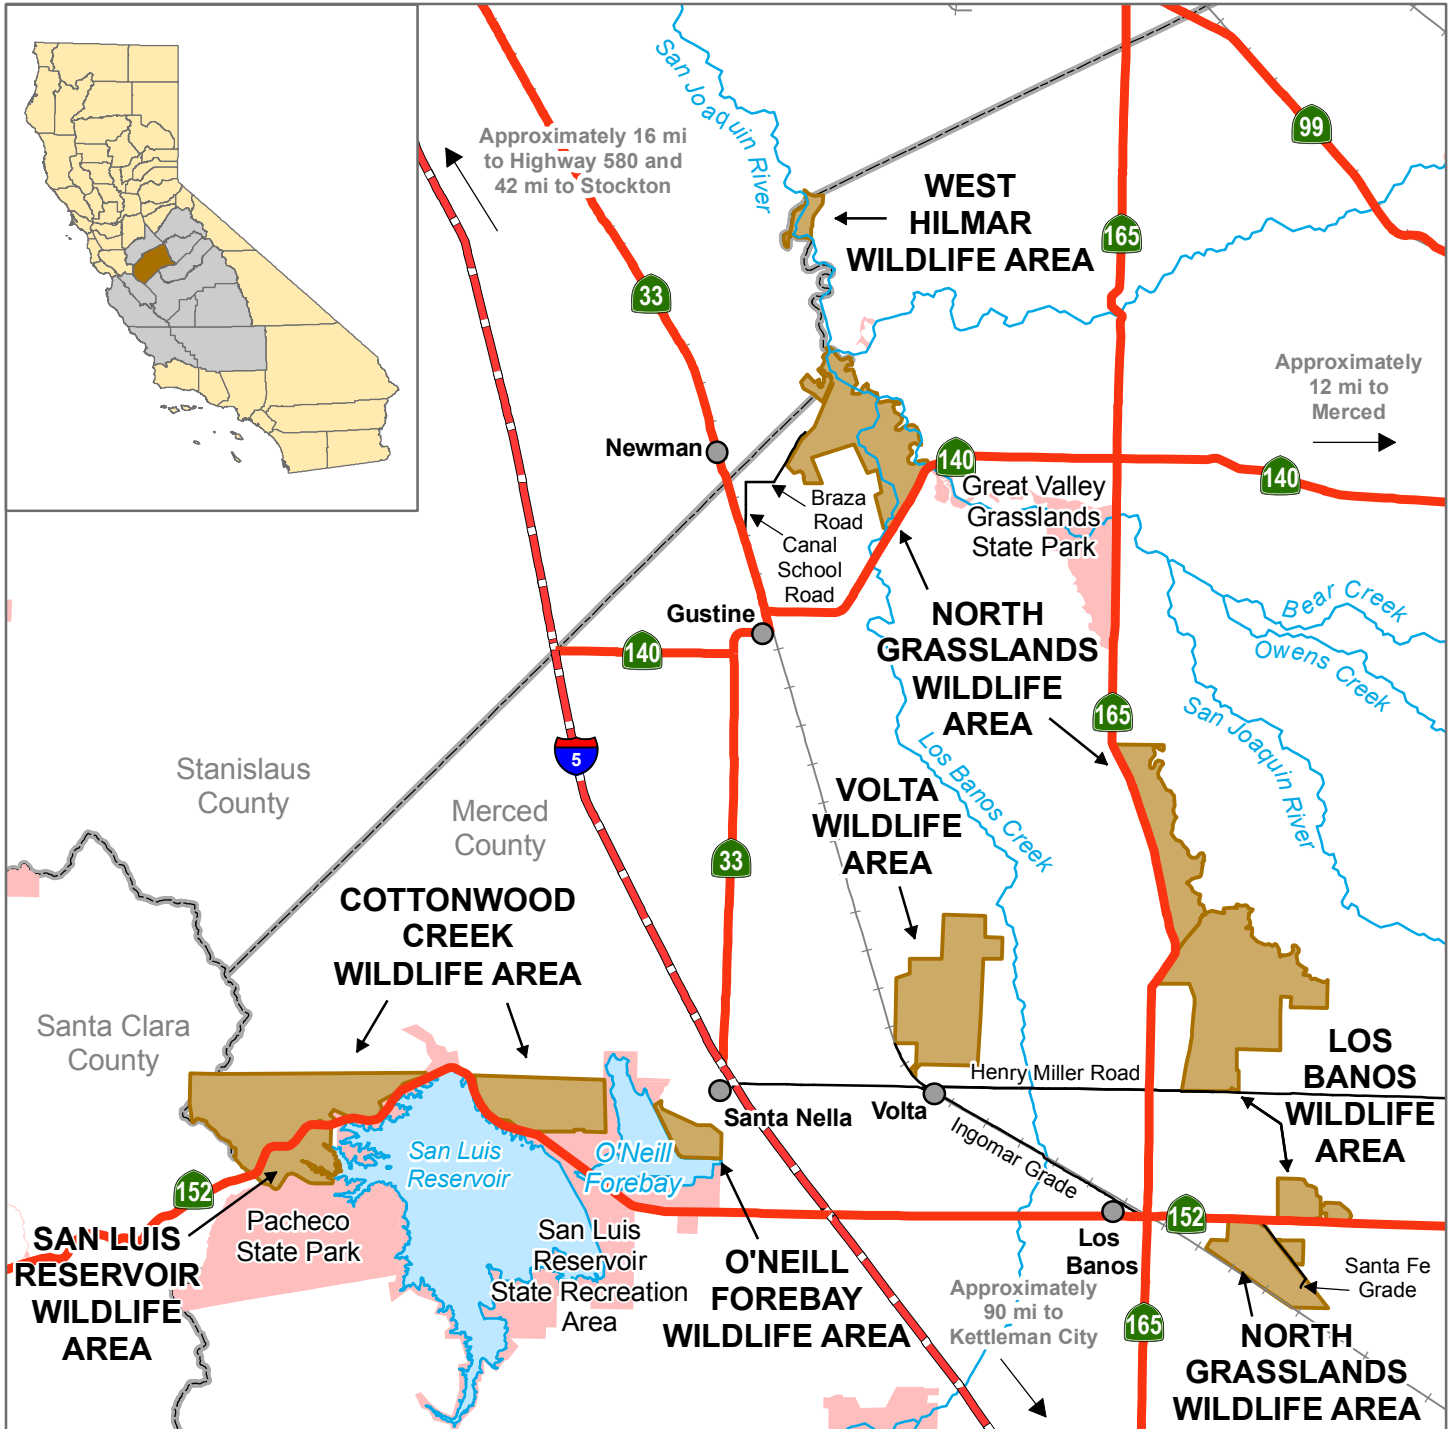

**California Department of Fish and Game
Central Region
COTTONWOOD CREEK WA, LOS BANOS WA,
NORTH GRASSLANDS WA, O'NEILL FOREBAY WA,
SAN LUIS RESERVOIR WA, VOLTA WA,
WEST HILMAR WA
Merced County**

Wildlife Area	Interstate Highway
State Park/Recreation Area	State Highway
Railroad	Local Road

N
 0 5 Miles