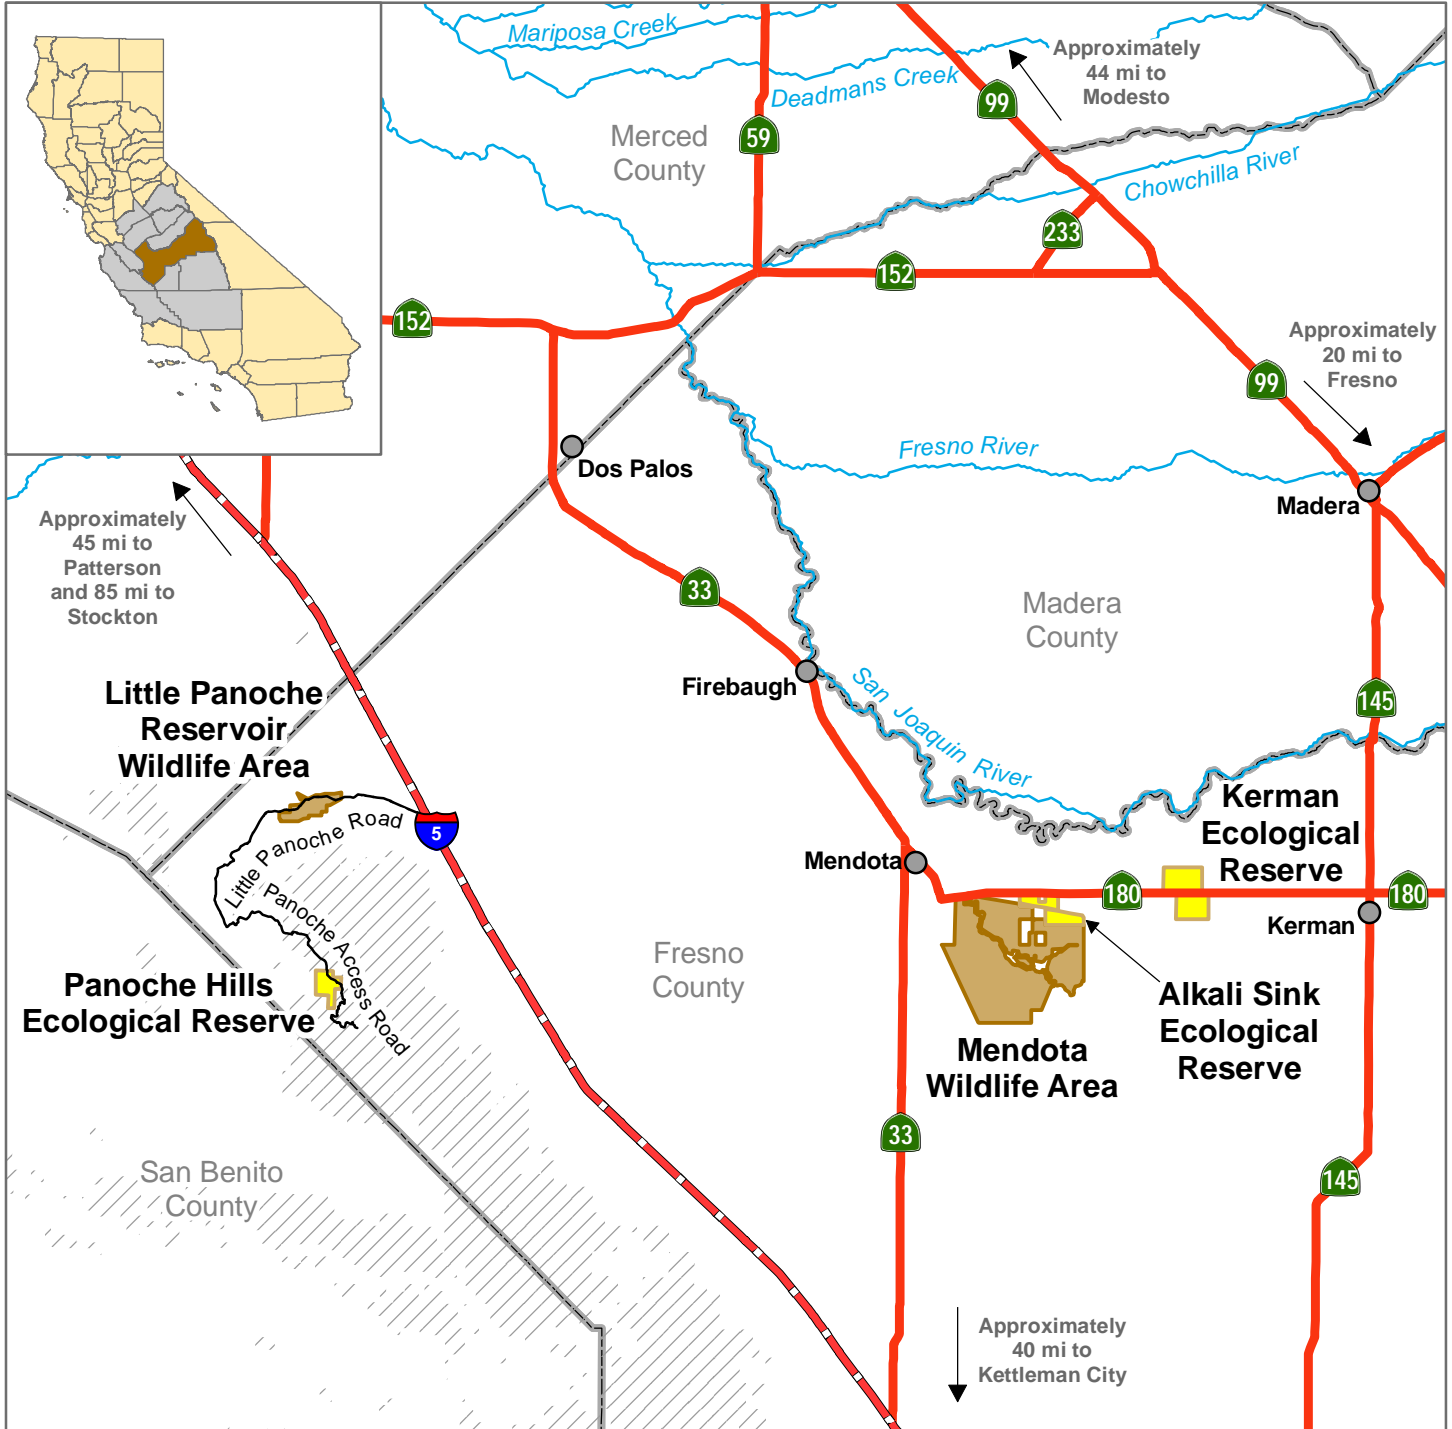

California Department of Fish and Game
Central Region
ALKALI SINK ECOLOGICAL RESERVE
LITTLE PANOCHES RESERVOIR WILDLIFE AREA
KERMAN ECOLOGICAL RESERVE
MENDOTA WILDLIFE AREA
PANOCHE HILLS ECOLOGICAL RESERVE
Fresno County

Wildlife Area	Interstate Highway		
Ecological Reserve	State Highway		
Bureau of Land Management			