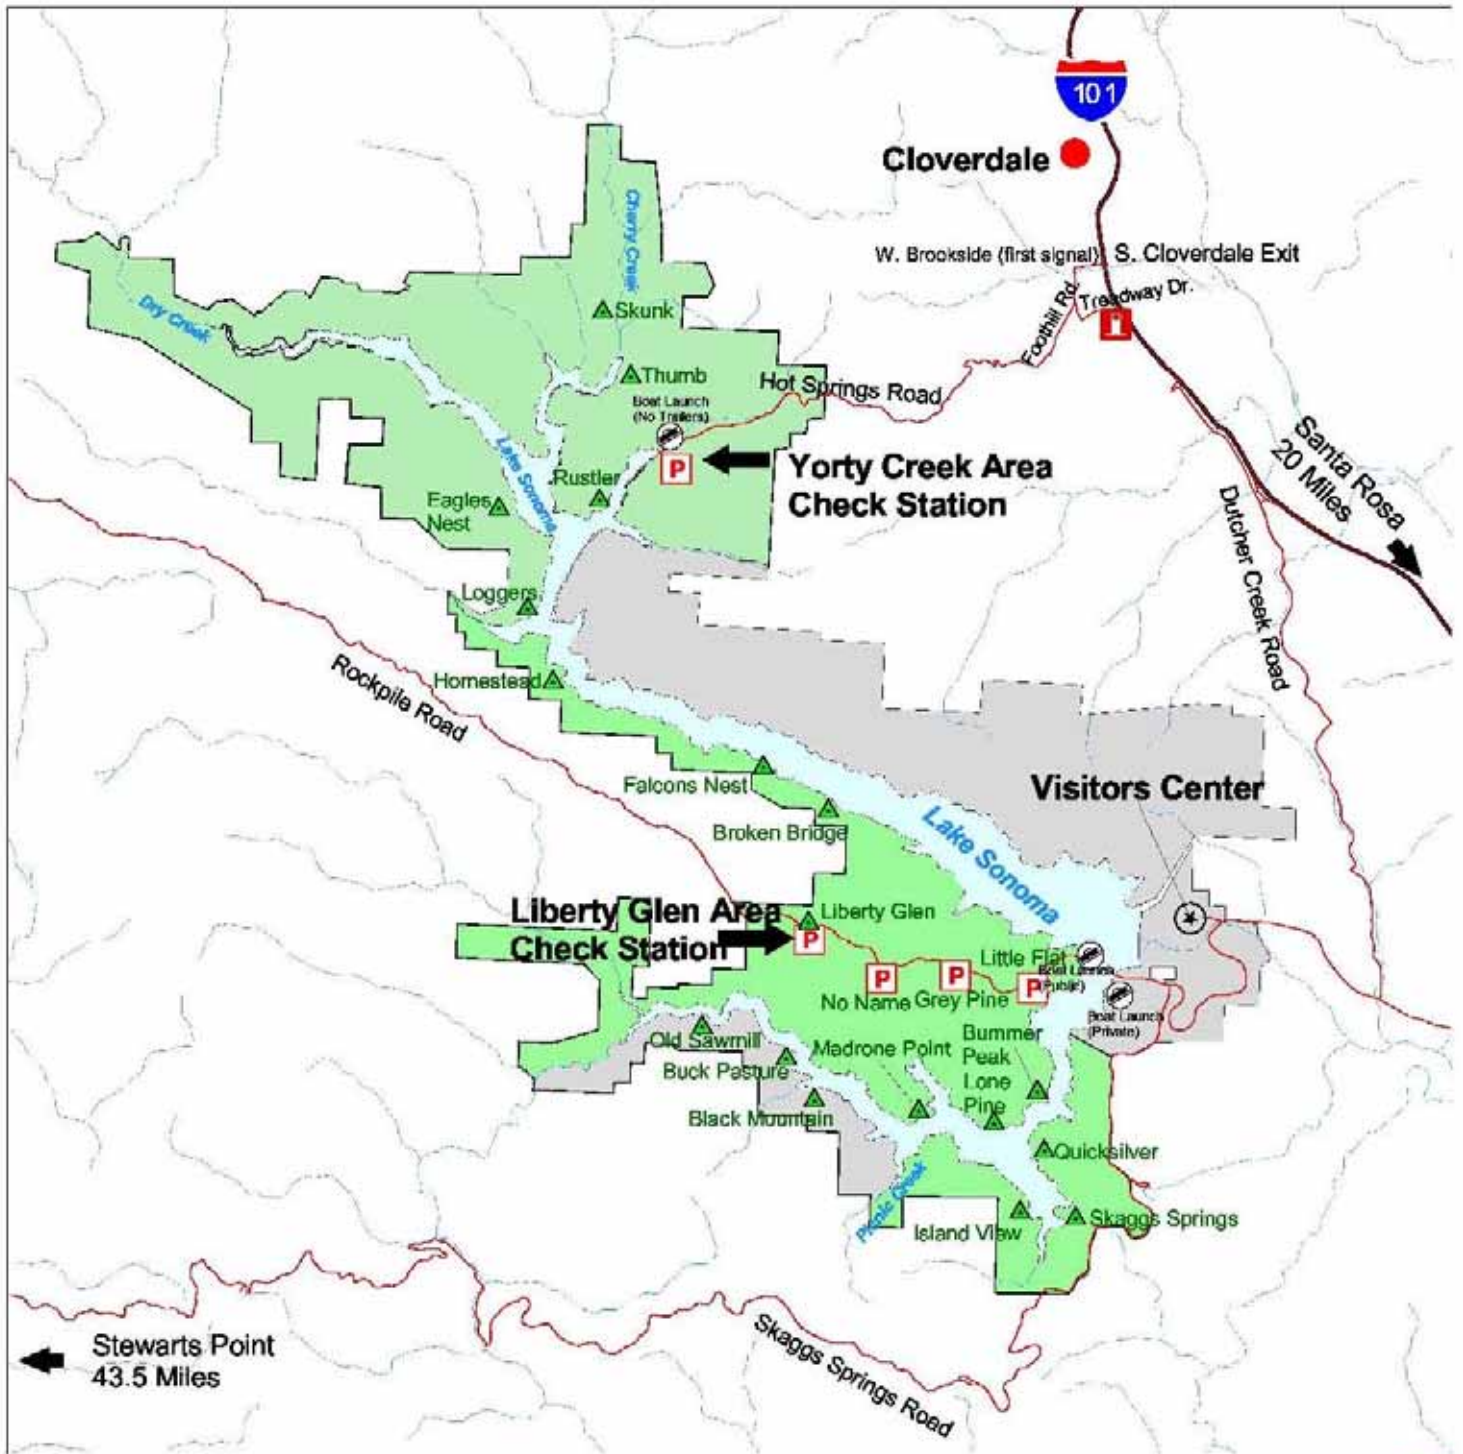

California Department of Fish and Game
 Bay Delta Region
 Lake Sonoma Wildlife Area

Legend

- County Road
- Liberty Glen and Yorty Creek (Open to Draw Hunt-Area 1 & 2)
- No Hunting Area
- Designated Campsites
- Designated Parking
- Boat Launch

One Inch = 1.31 Miles