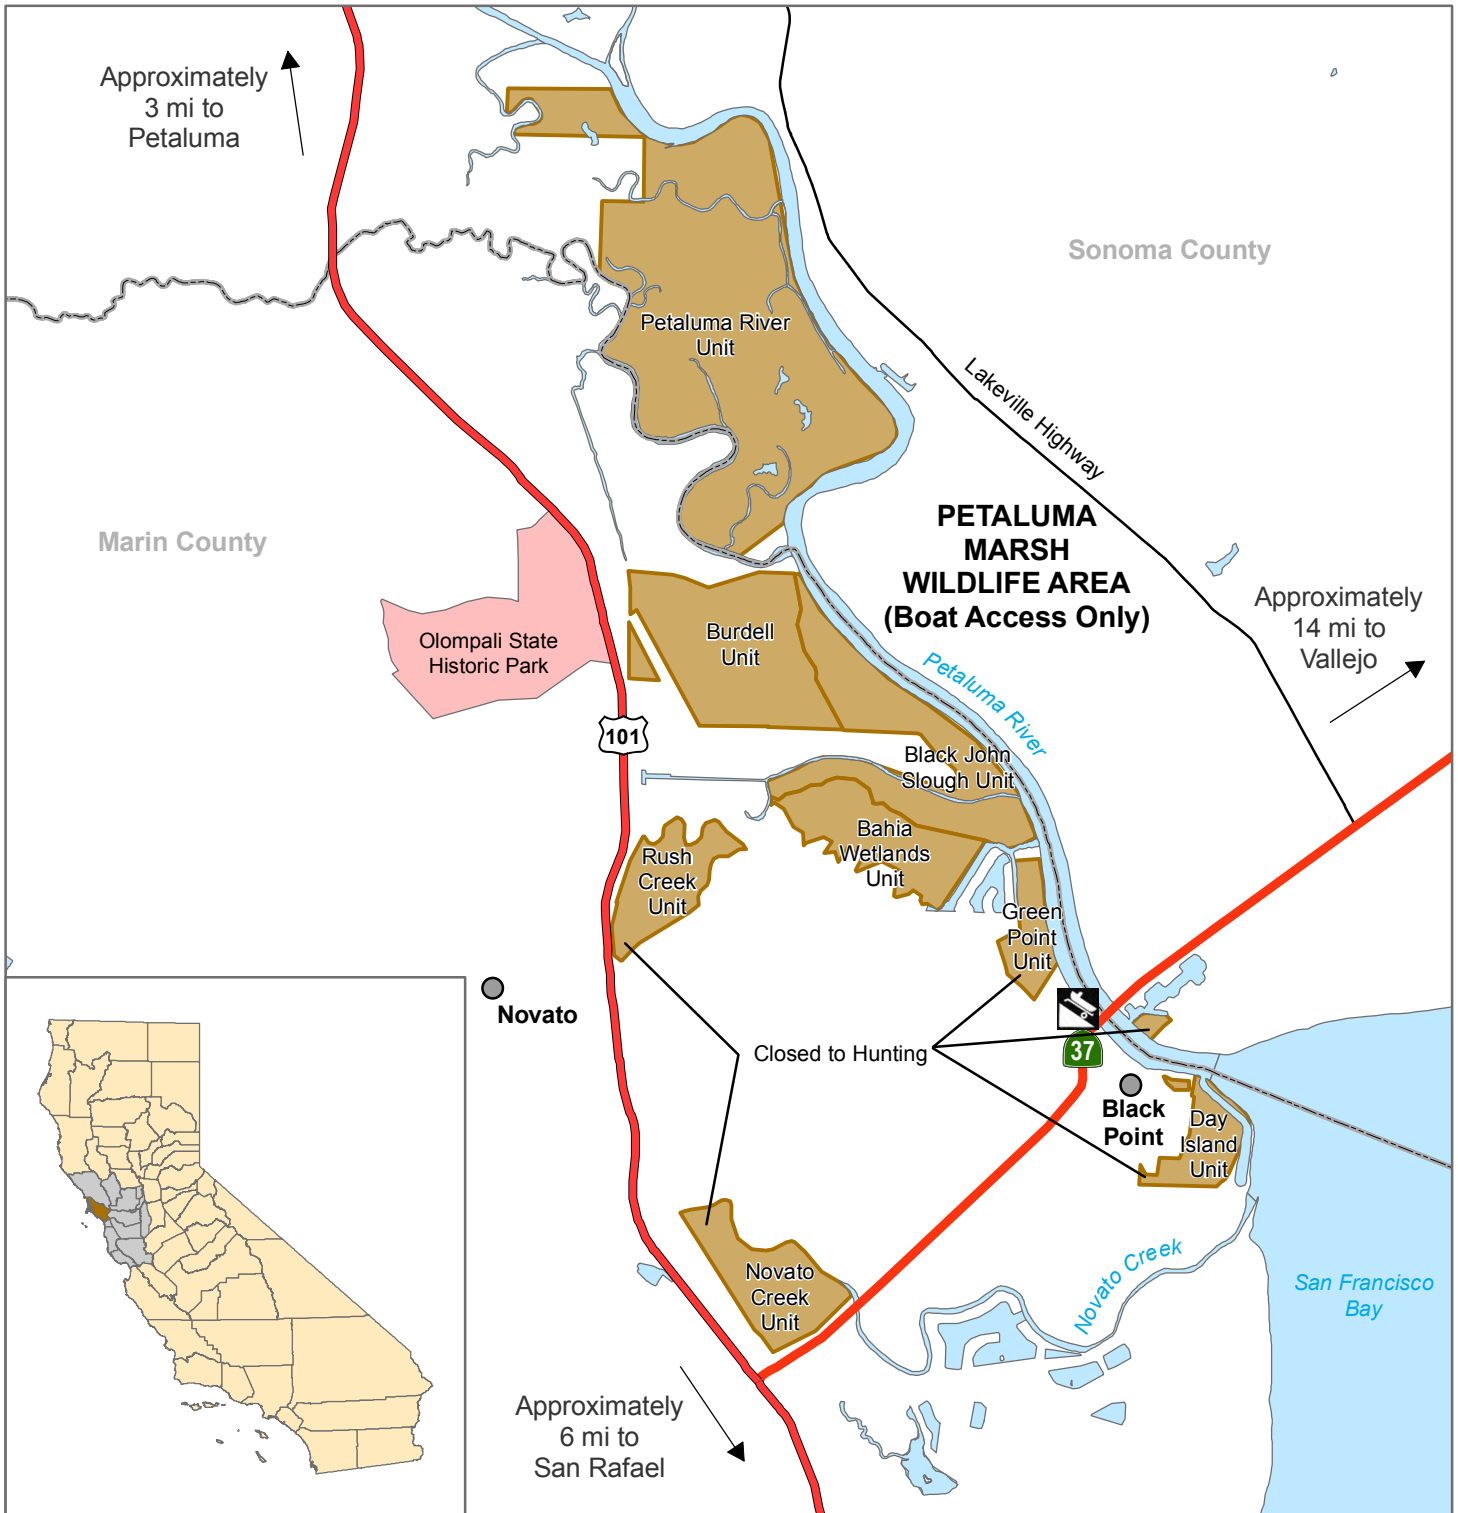

## Bay Delta Region

### PETALUMA MARSH WILDLIFE AREA

#### Marin County

Wildlife Area	State Highway
State Park	U.S. Highway
Boat Launch	Local Road

N

0 ————— 2 Miles