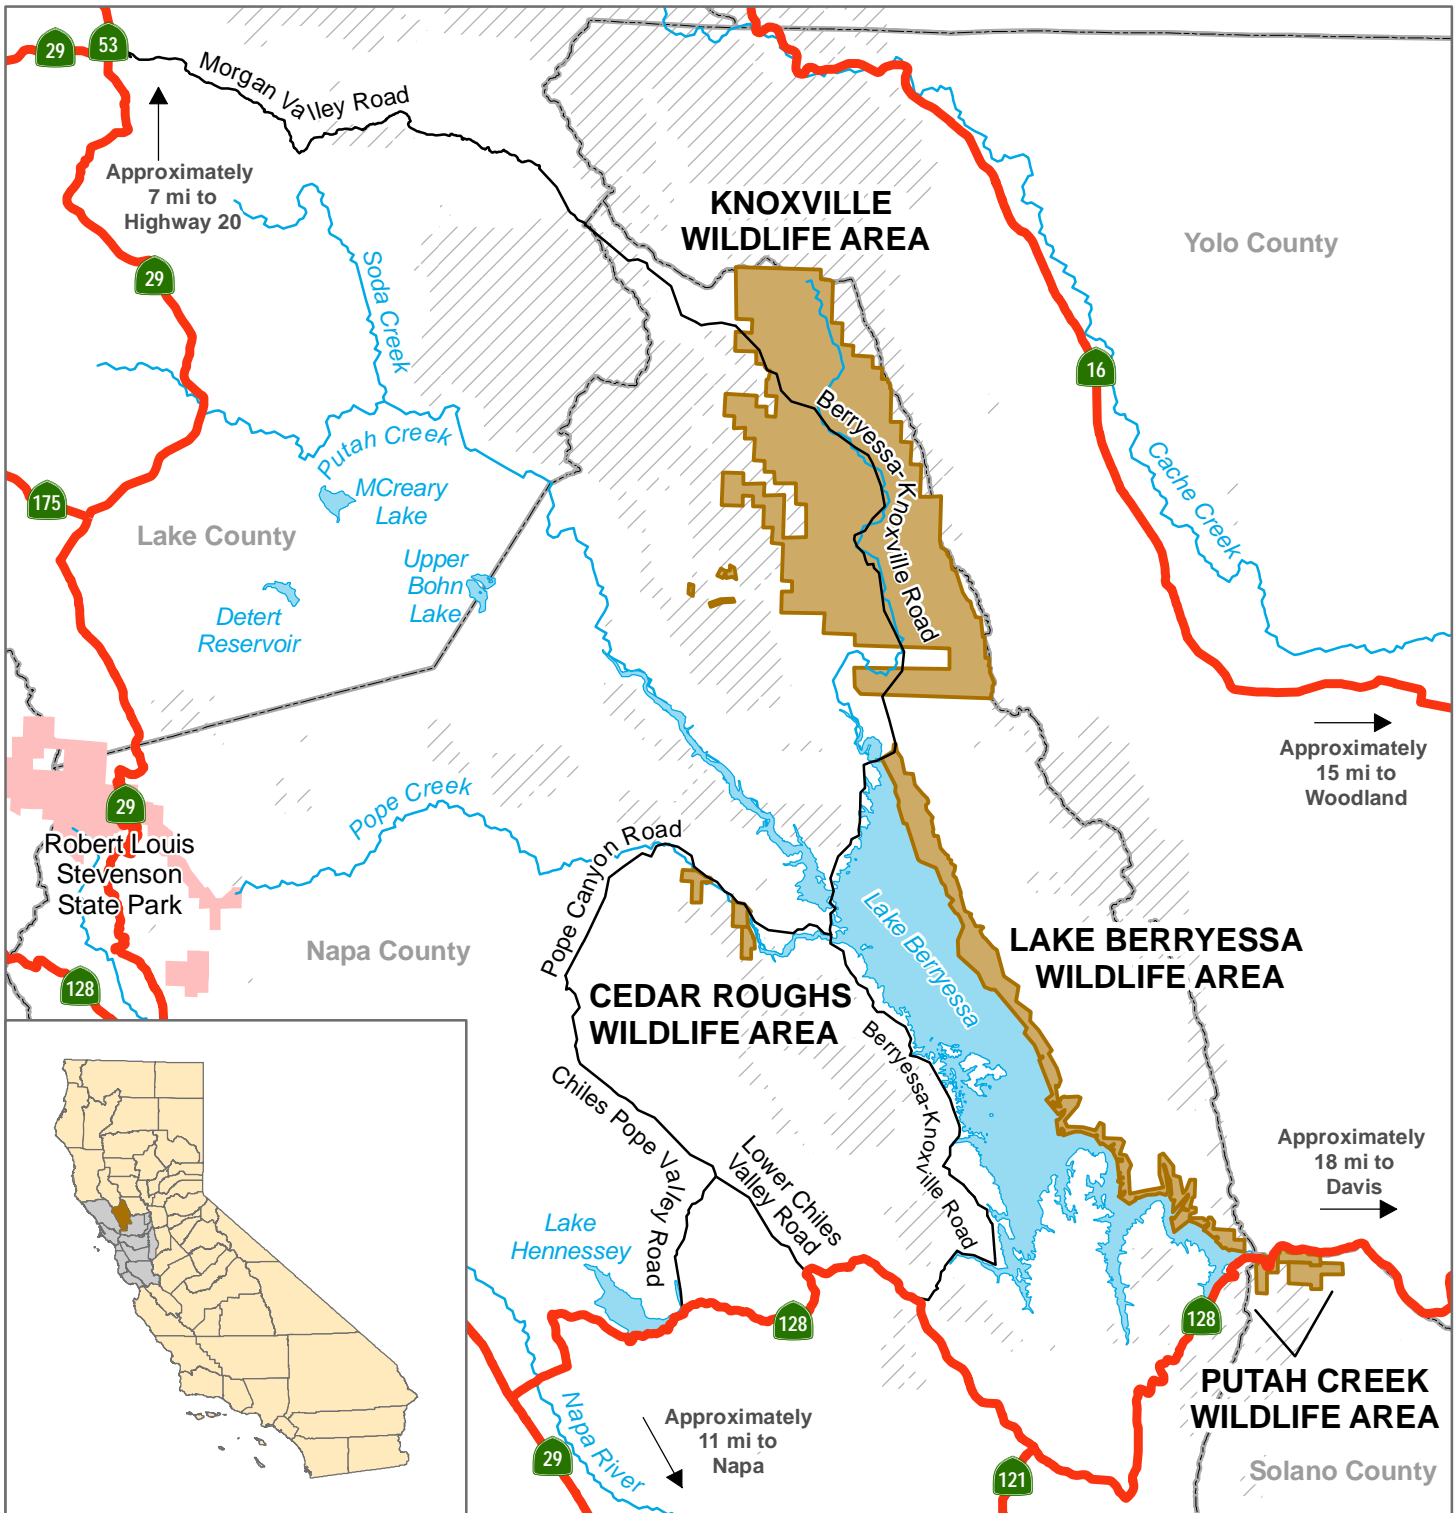

California Department of Fish and Game
 Bay Delta Region

**CEDAR ROUGHS WA, KNOXVILLE WA,
 LAKE BERRYESSA WA, PUTAH CREEK WA**
 Napa, Solano County

Wildlife Area	State Highway	
State Park	Local Road	
Bureau of Land Management		