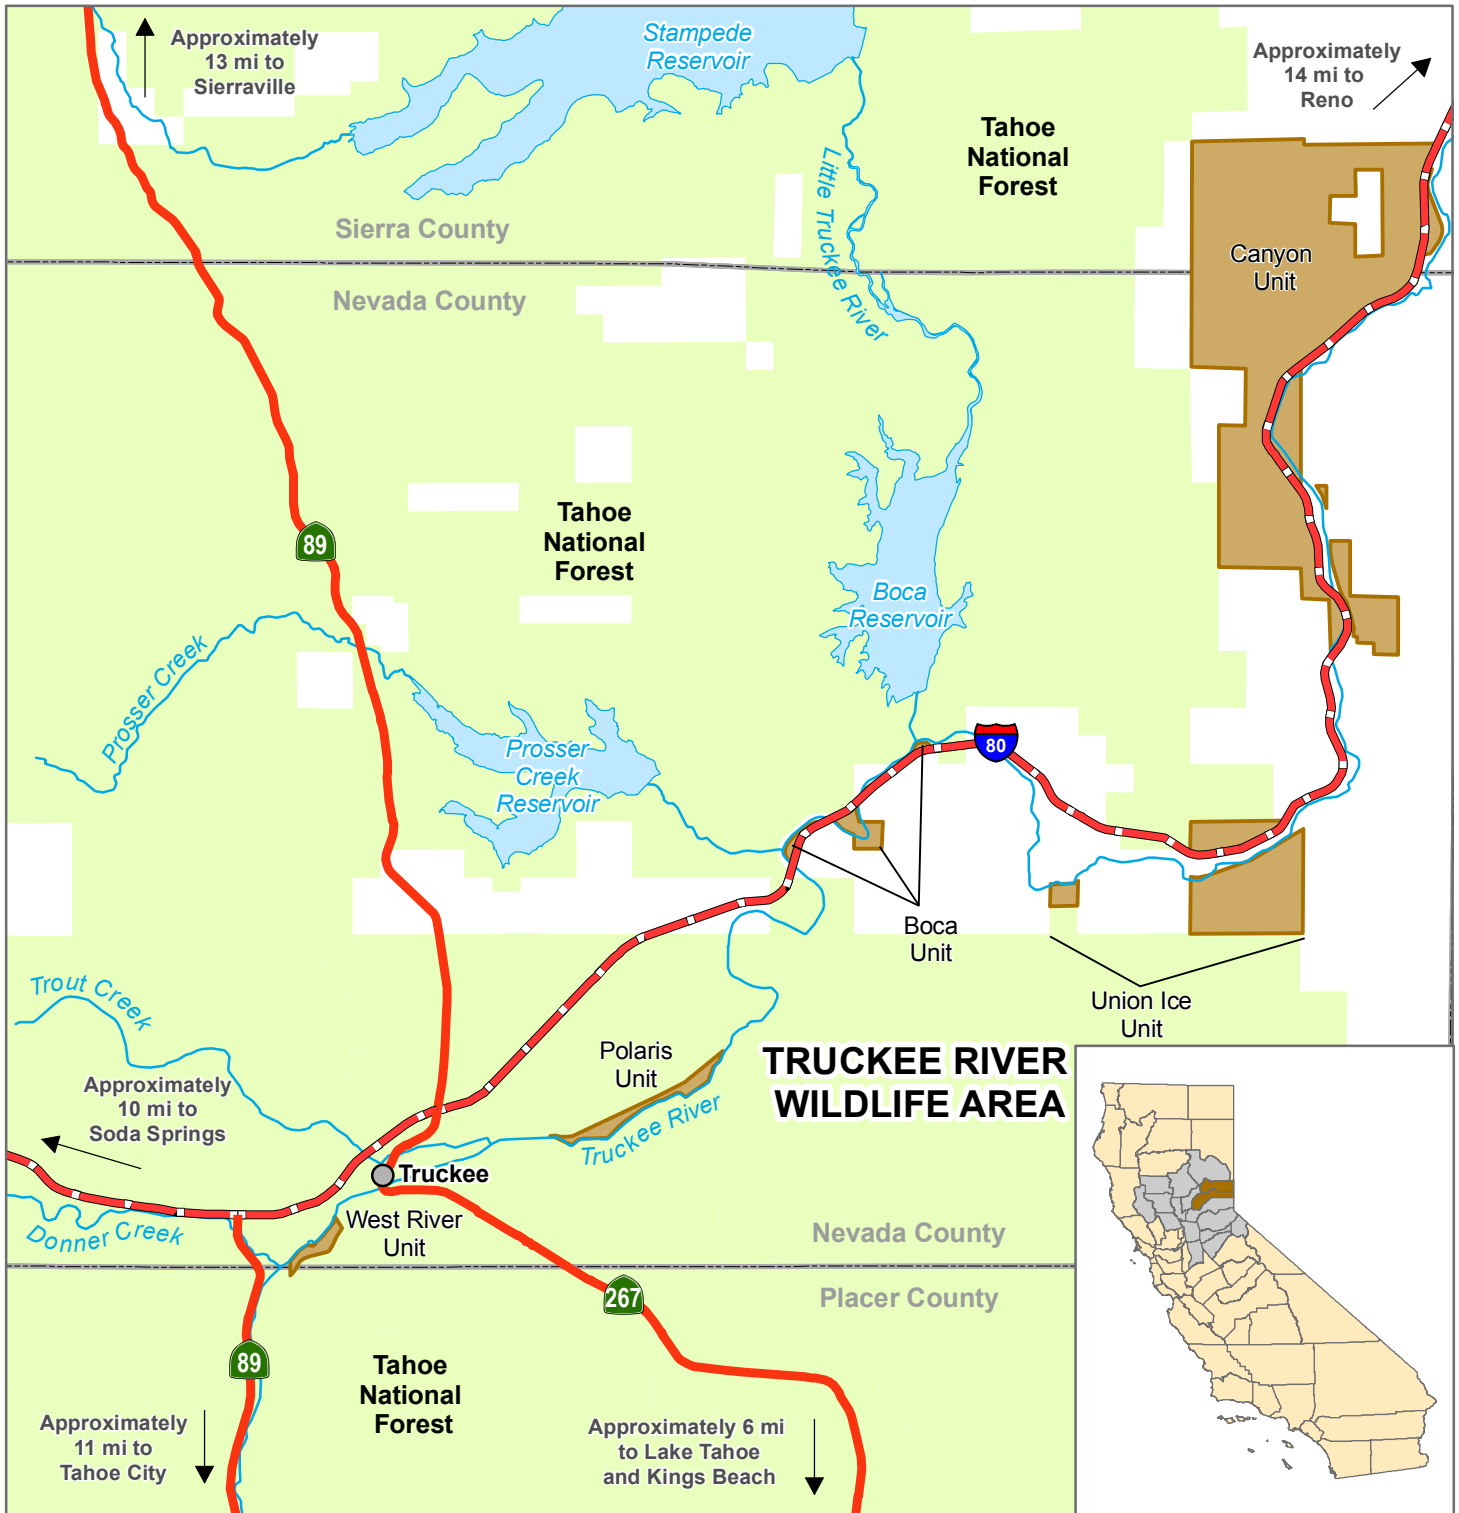

California Department of Fish and Game  
 North Central Region  
**TRUCKEE RIVER WILDLIFE AREA**  
 Nevada, Sierra Counties

 Wildlife Area	 Interstate Highway
 National Forest	 State Highway