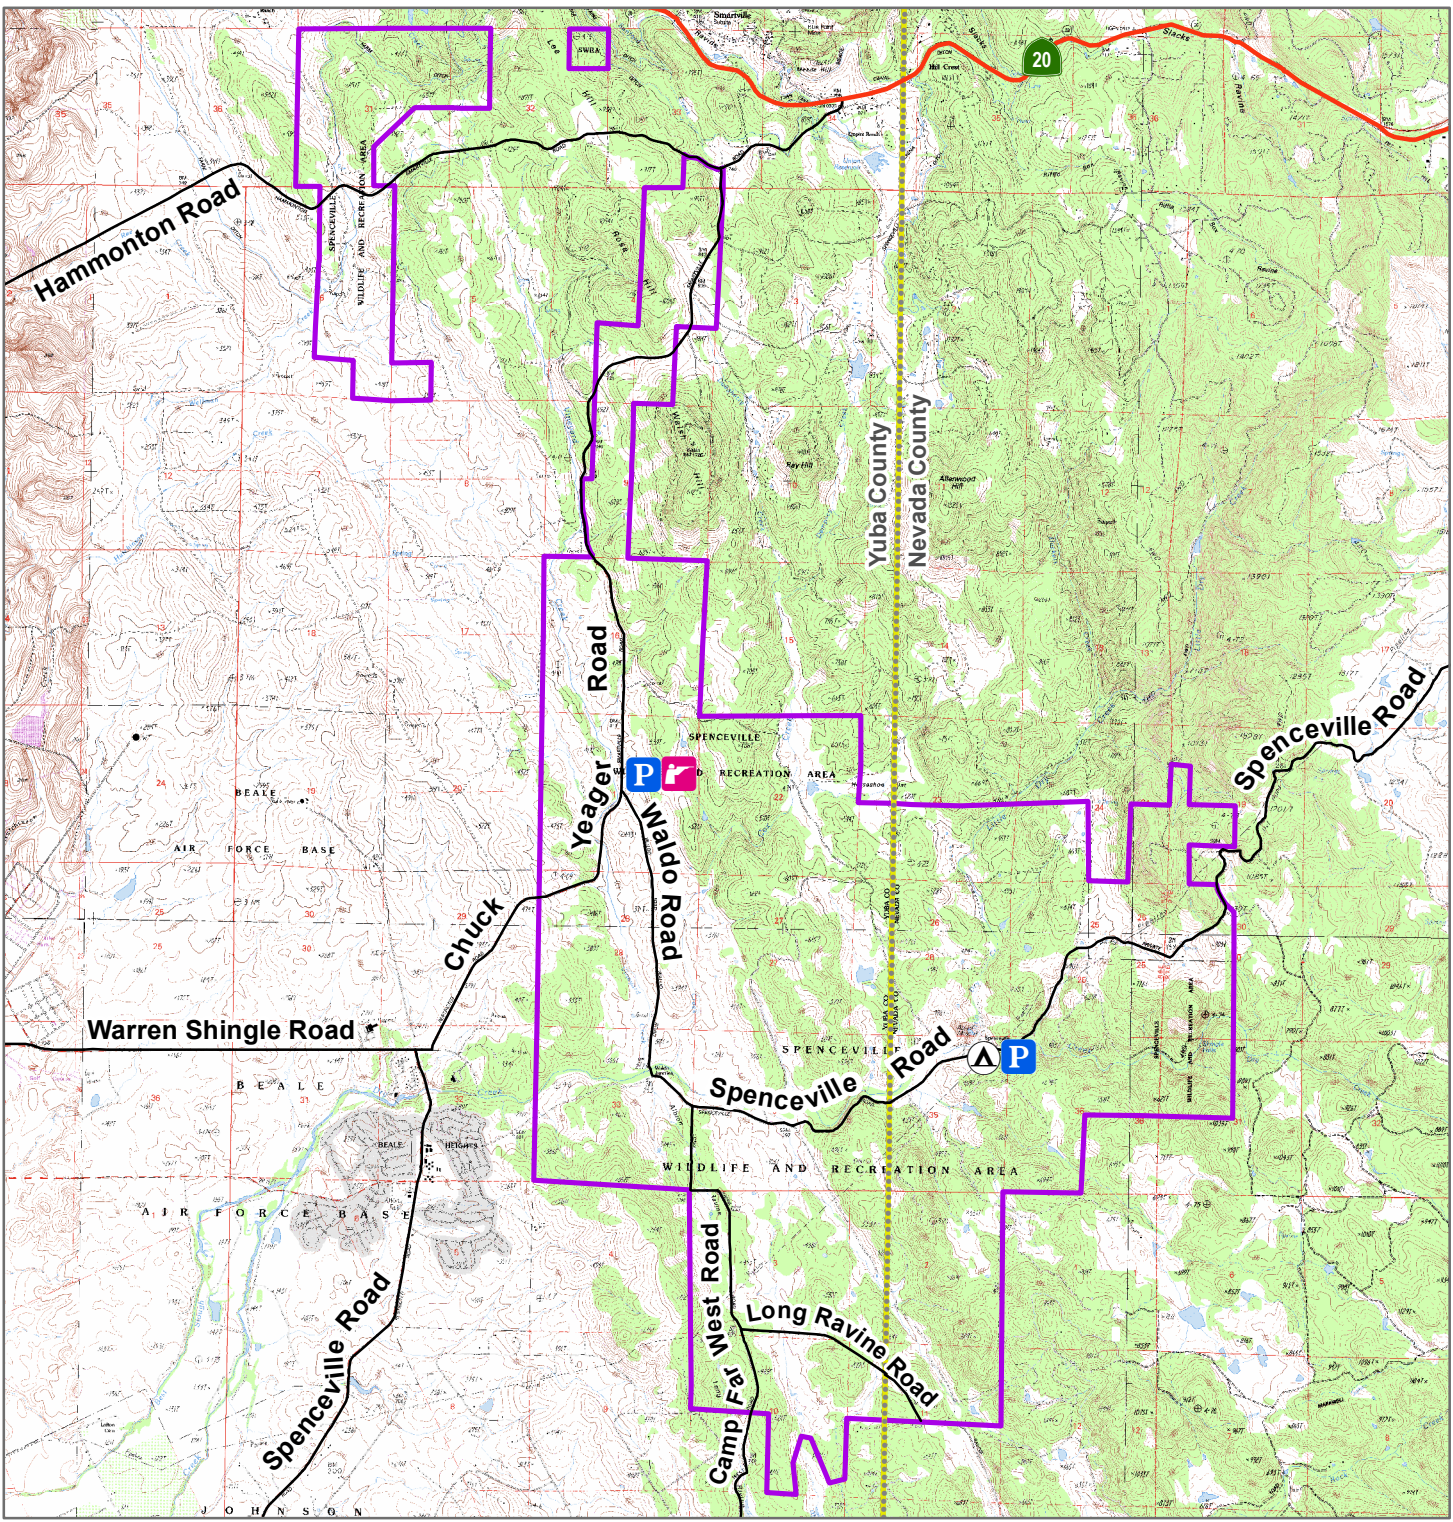

California Department of Fish and Game

North Central Region

SPENCEVILLE WILDLIFE AREA

Yuba, Nevada Counties

Wildlife Area	Camping	Local Road	Topographic Map 1:24,000
Parking	County Line		
Shooting Range	State Highway		