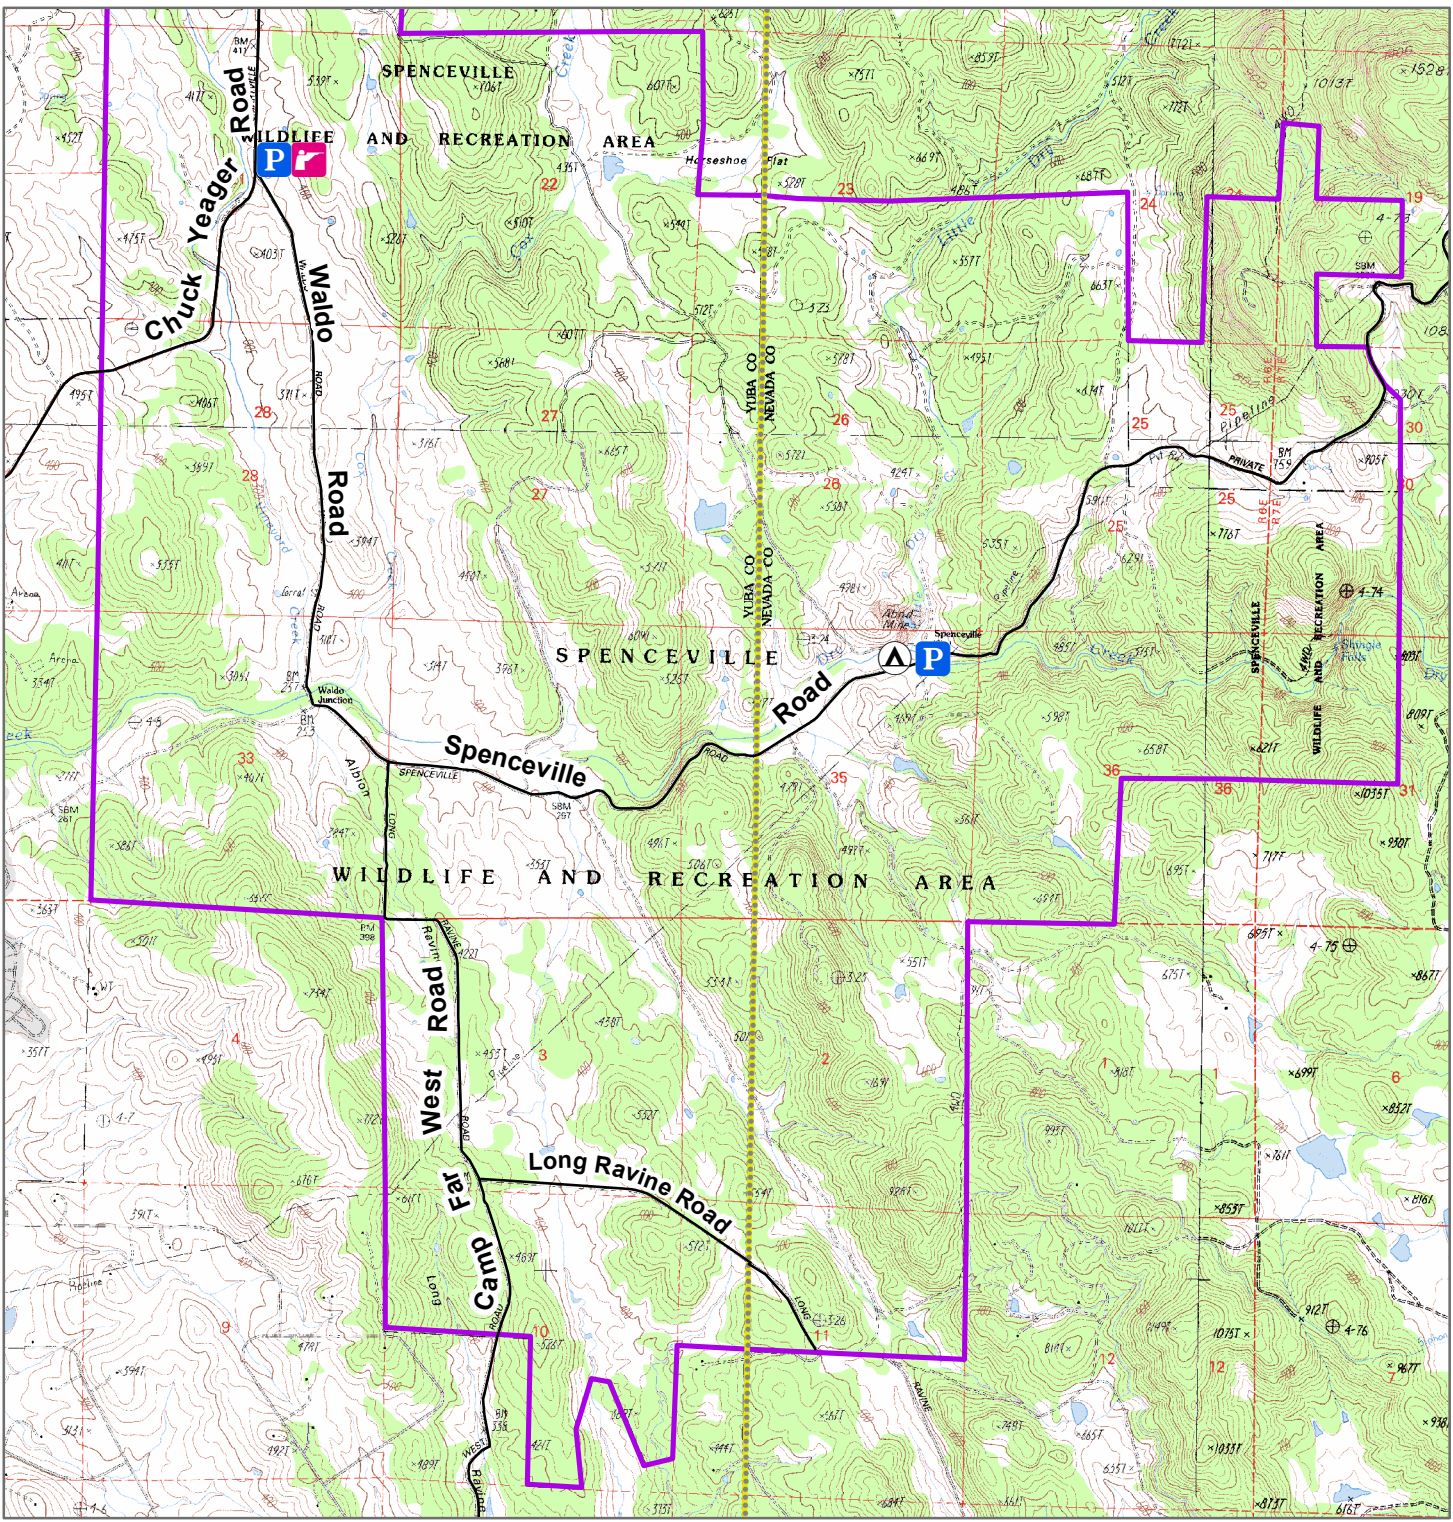

California Department of Fish and Game North Central Region SPENCEVILLE WILDLIFE AREA - SOUTH Yuba, Nevada Counties

Wildlife Area	Camping	Local Road	Topographic Map 1:24,000
Parking	County Line	State Highway	
Shooting Range			

0 1 Miles