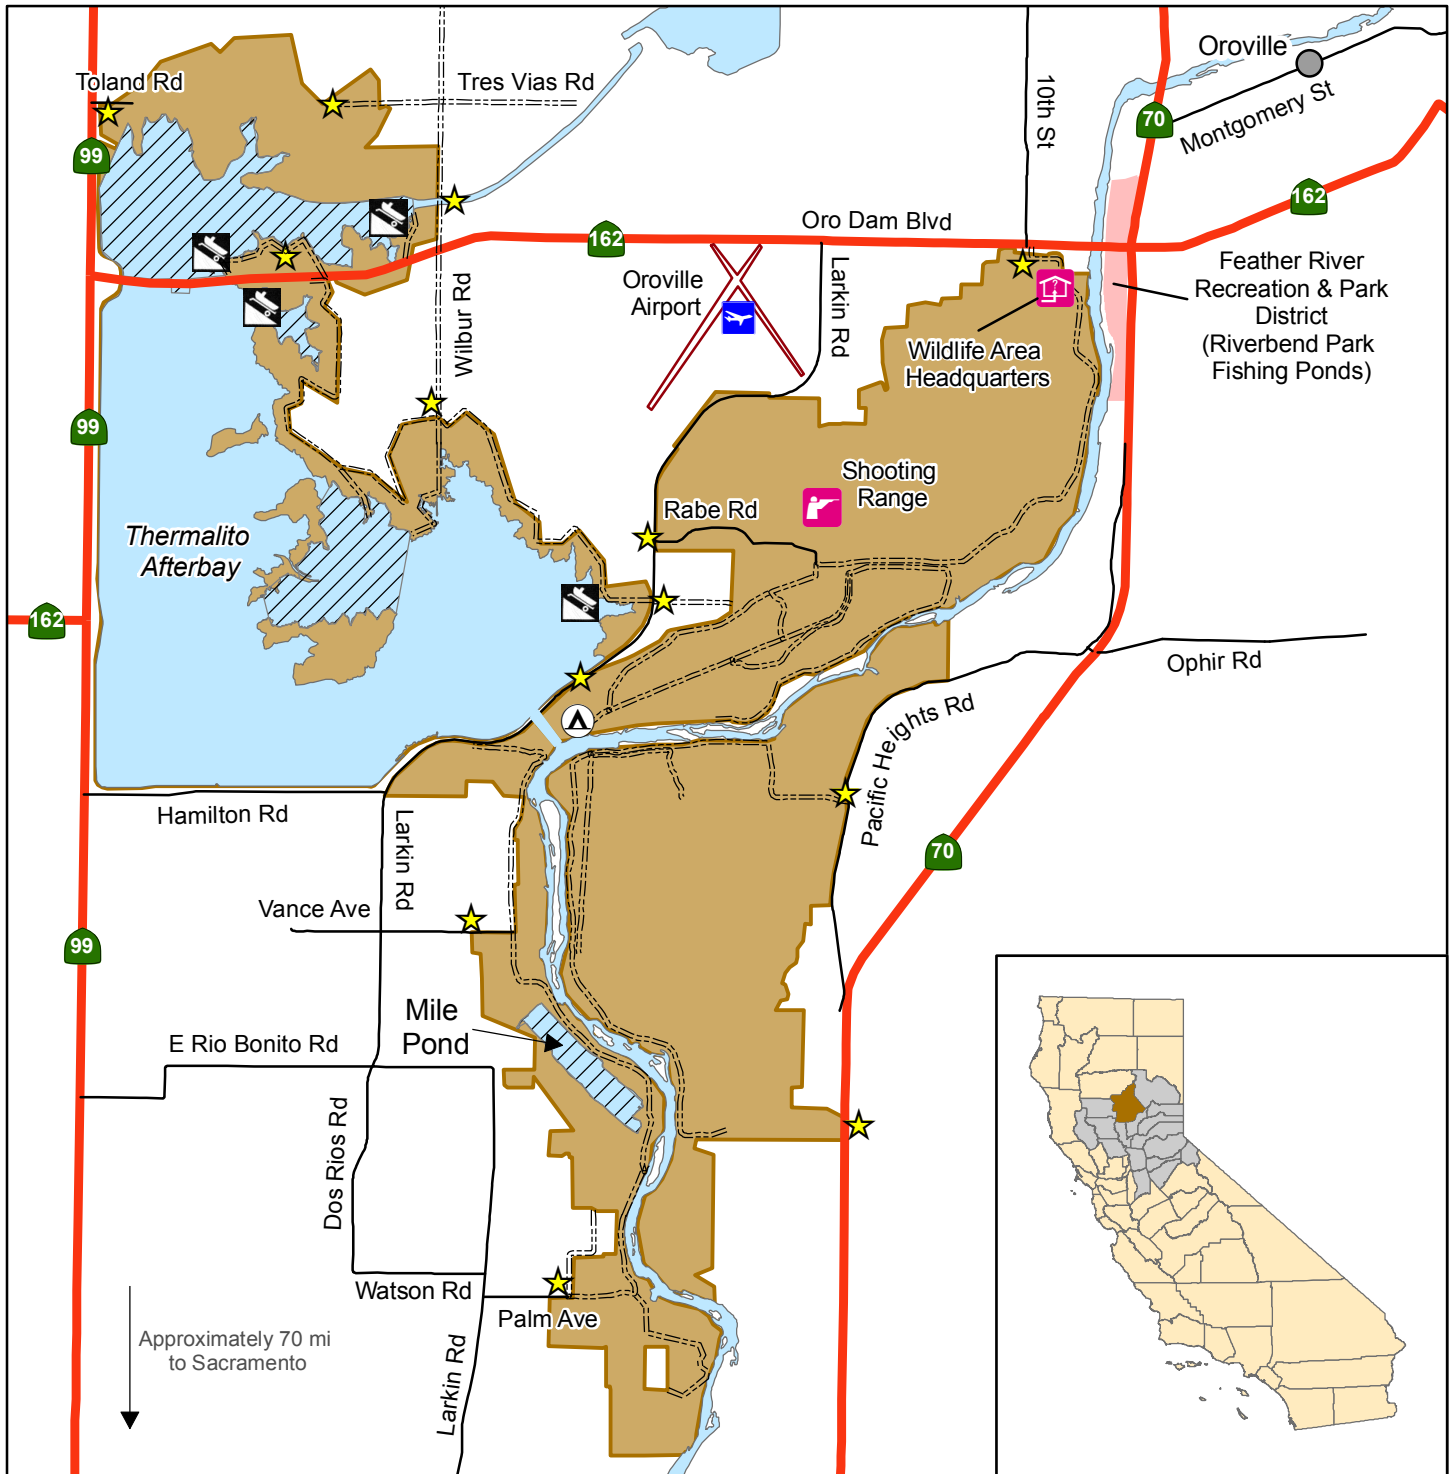

## North Central Region

### OROVILLE WILDLIFE AREA

#### Butte County

Wildlife Area	State Highway	Entrance
Park	Local Road	Boat Ramp
5 mph Zone	Gravel Road	Camping