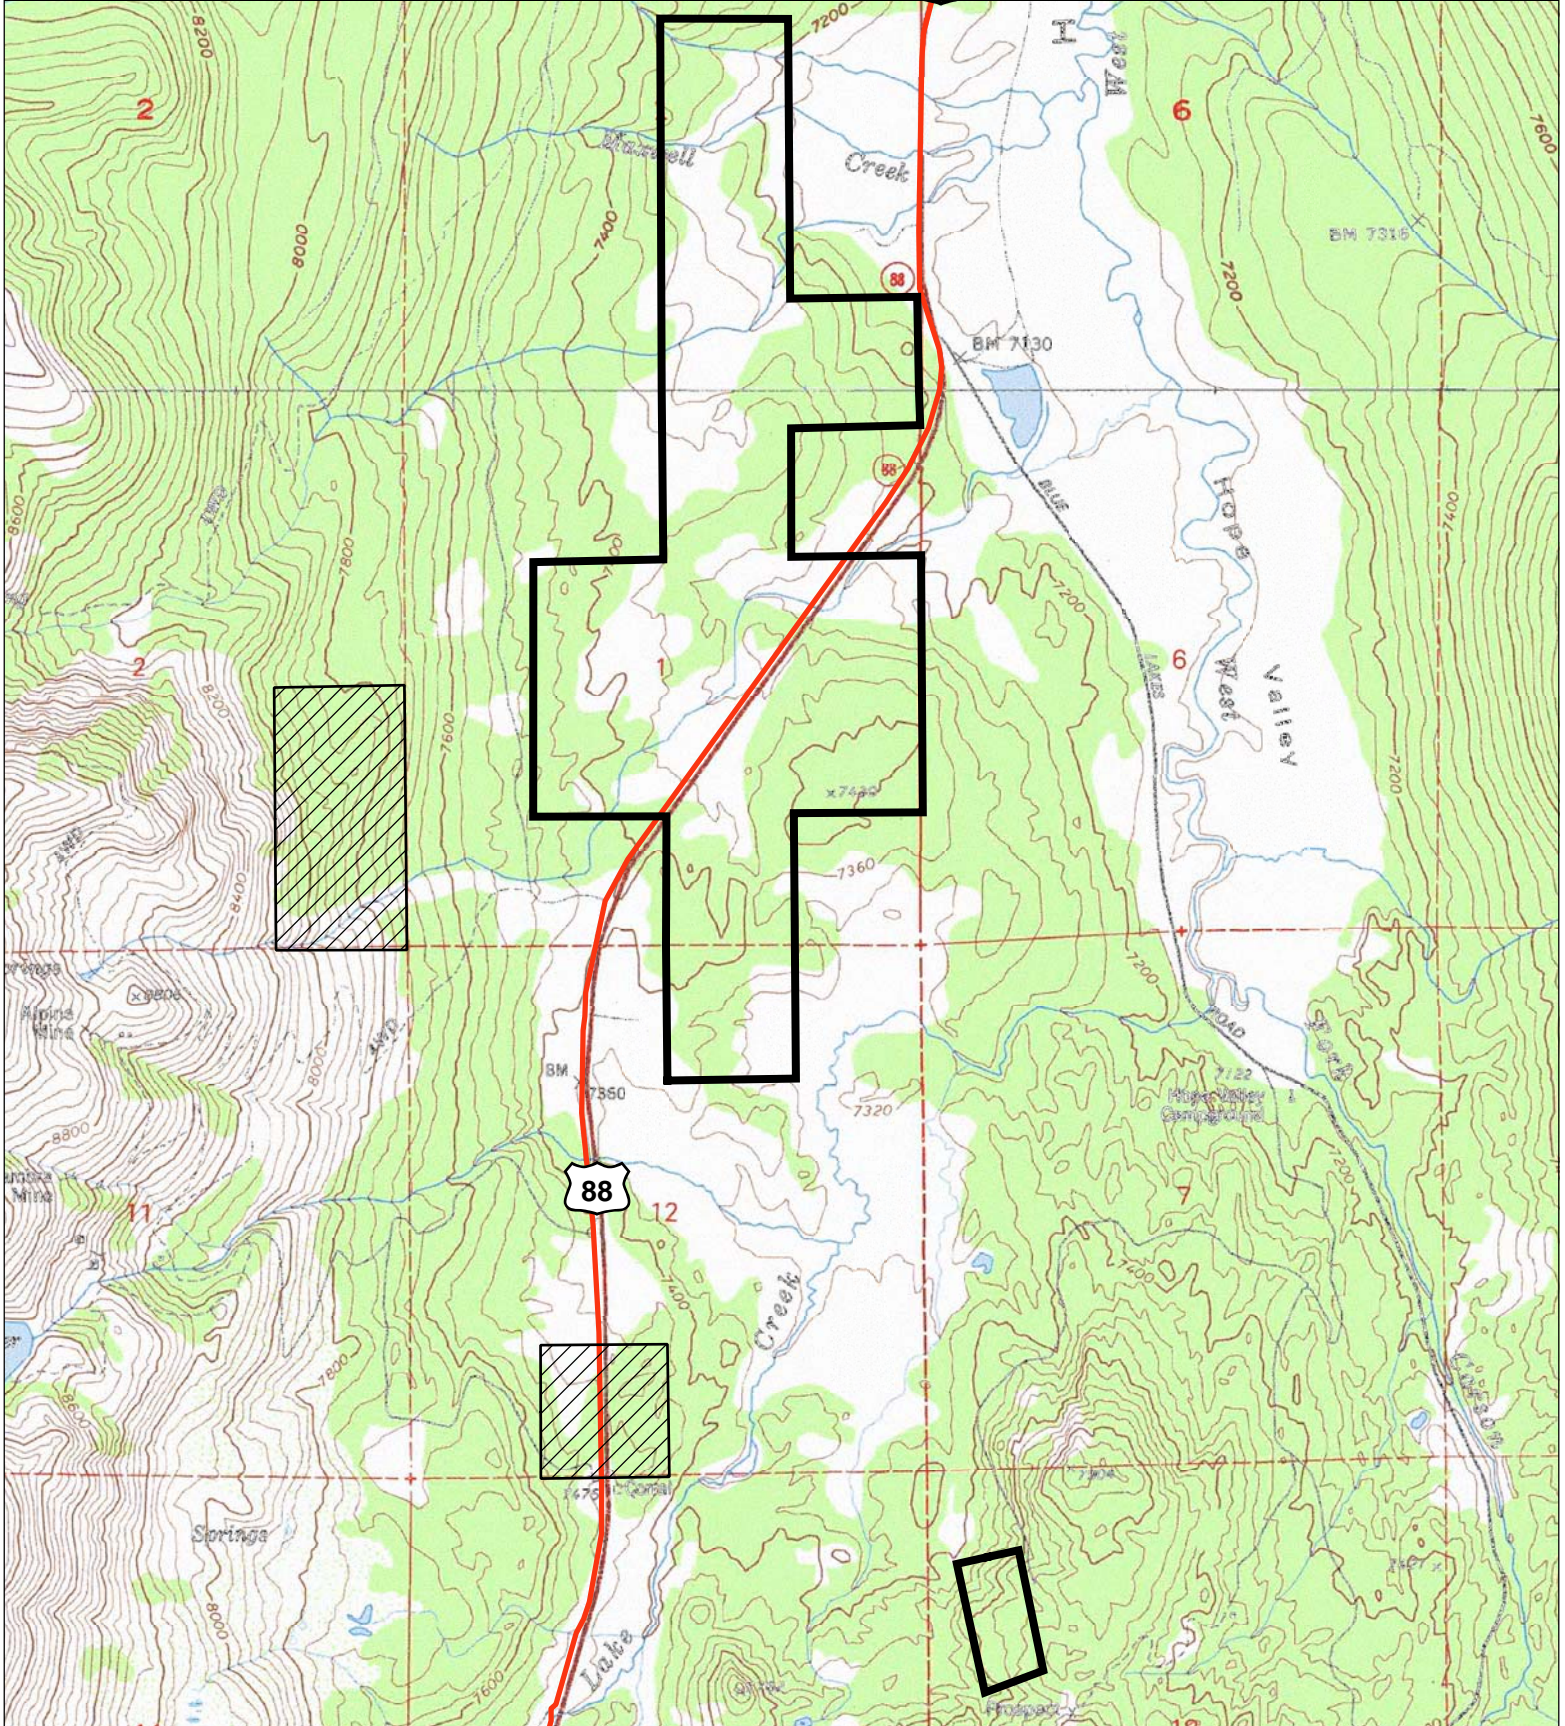

California Department of Fish and Game  
North Central Region  
HOPE VALLEY WILDLIFE AREA  
SOUTH UNIT  
Alpine County

Legend:

- Highway
- Red Lake Wildlife Area
- Hope Valley Boundary

Topographic map 1:24 000

May 2008 - JG  
DFG Region2 - WLM