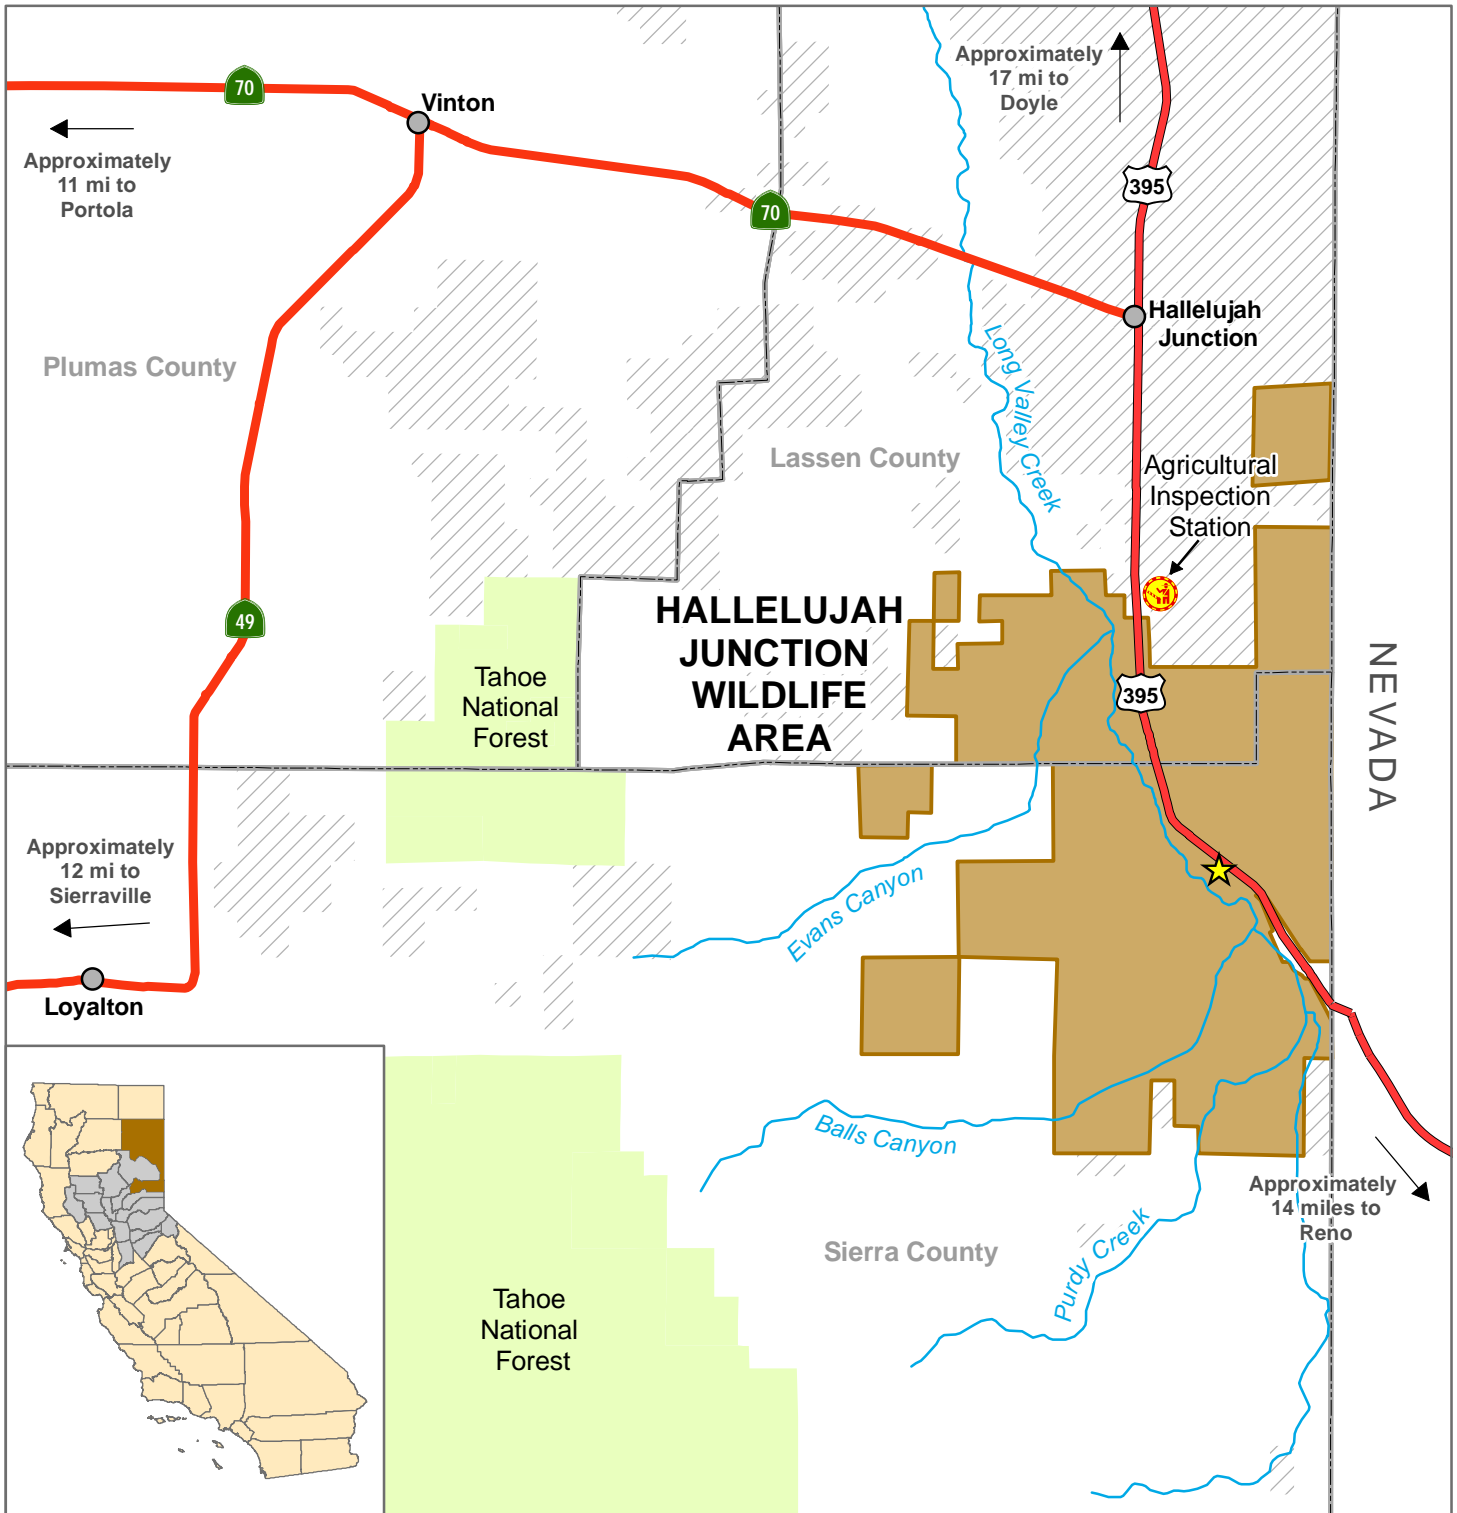

**California Department of Fish and Game
North Central Region
HALLELUJAH JUNCTION WILDLIFE AREA
Lassen, Sierra Counties**

Wildlife Area	Bureau of Land Management
National Forest	State Highway
Entrance	US Highway

N
 0 2 Miles