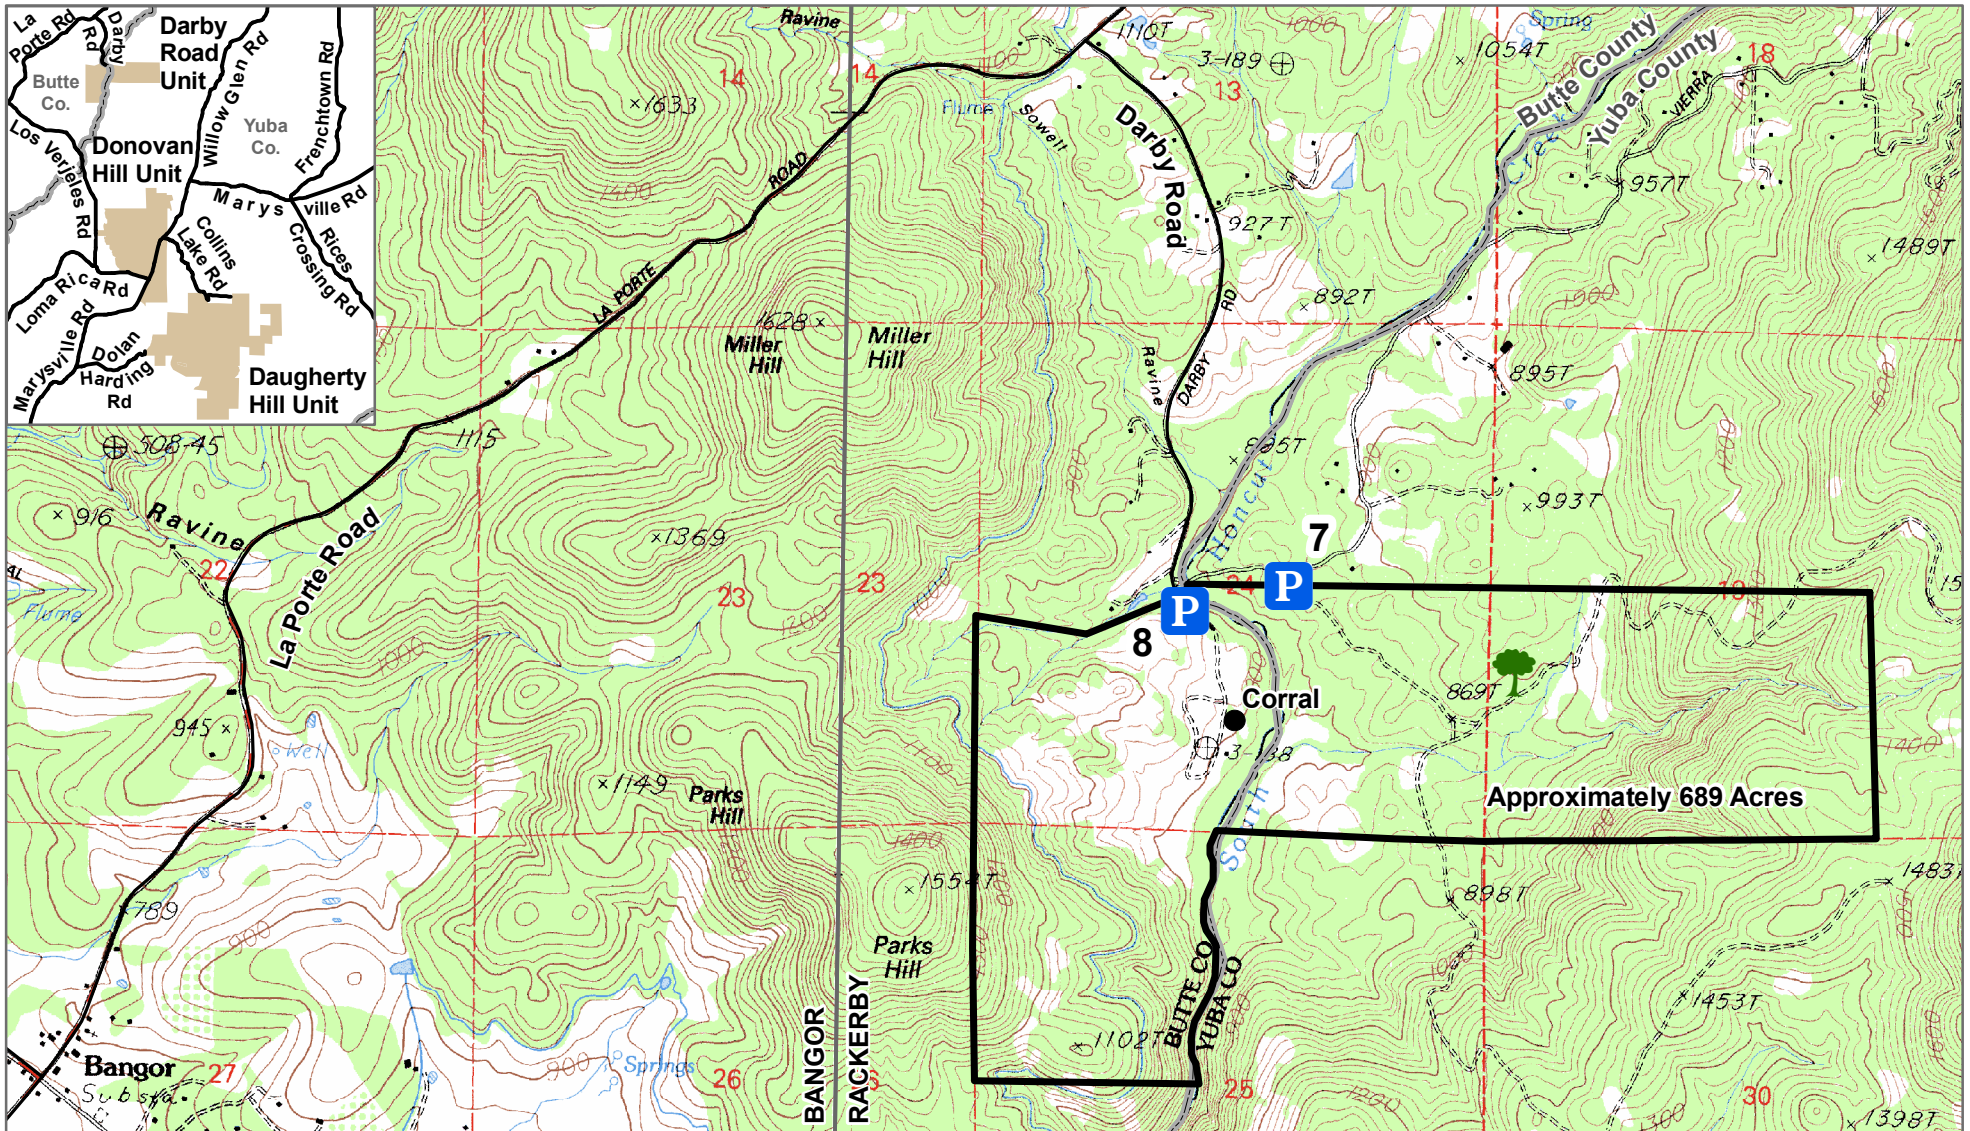

**California Department of Fish and Game
North Central Region
DARBY ROAD UNIT
DAUGHERTY HILL WILDLIFE AREA
Yuba and Butte Counties**

- Wildlife Area
- County
- USGS Topographic Quad 1:24,000
- P Parking
- Olive Orchard
- Local Road