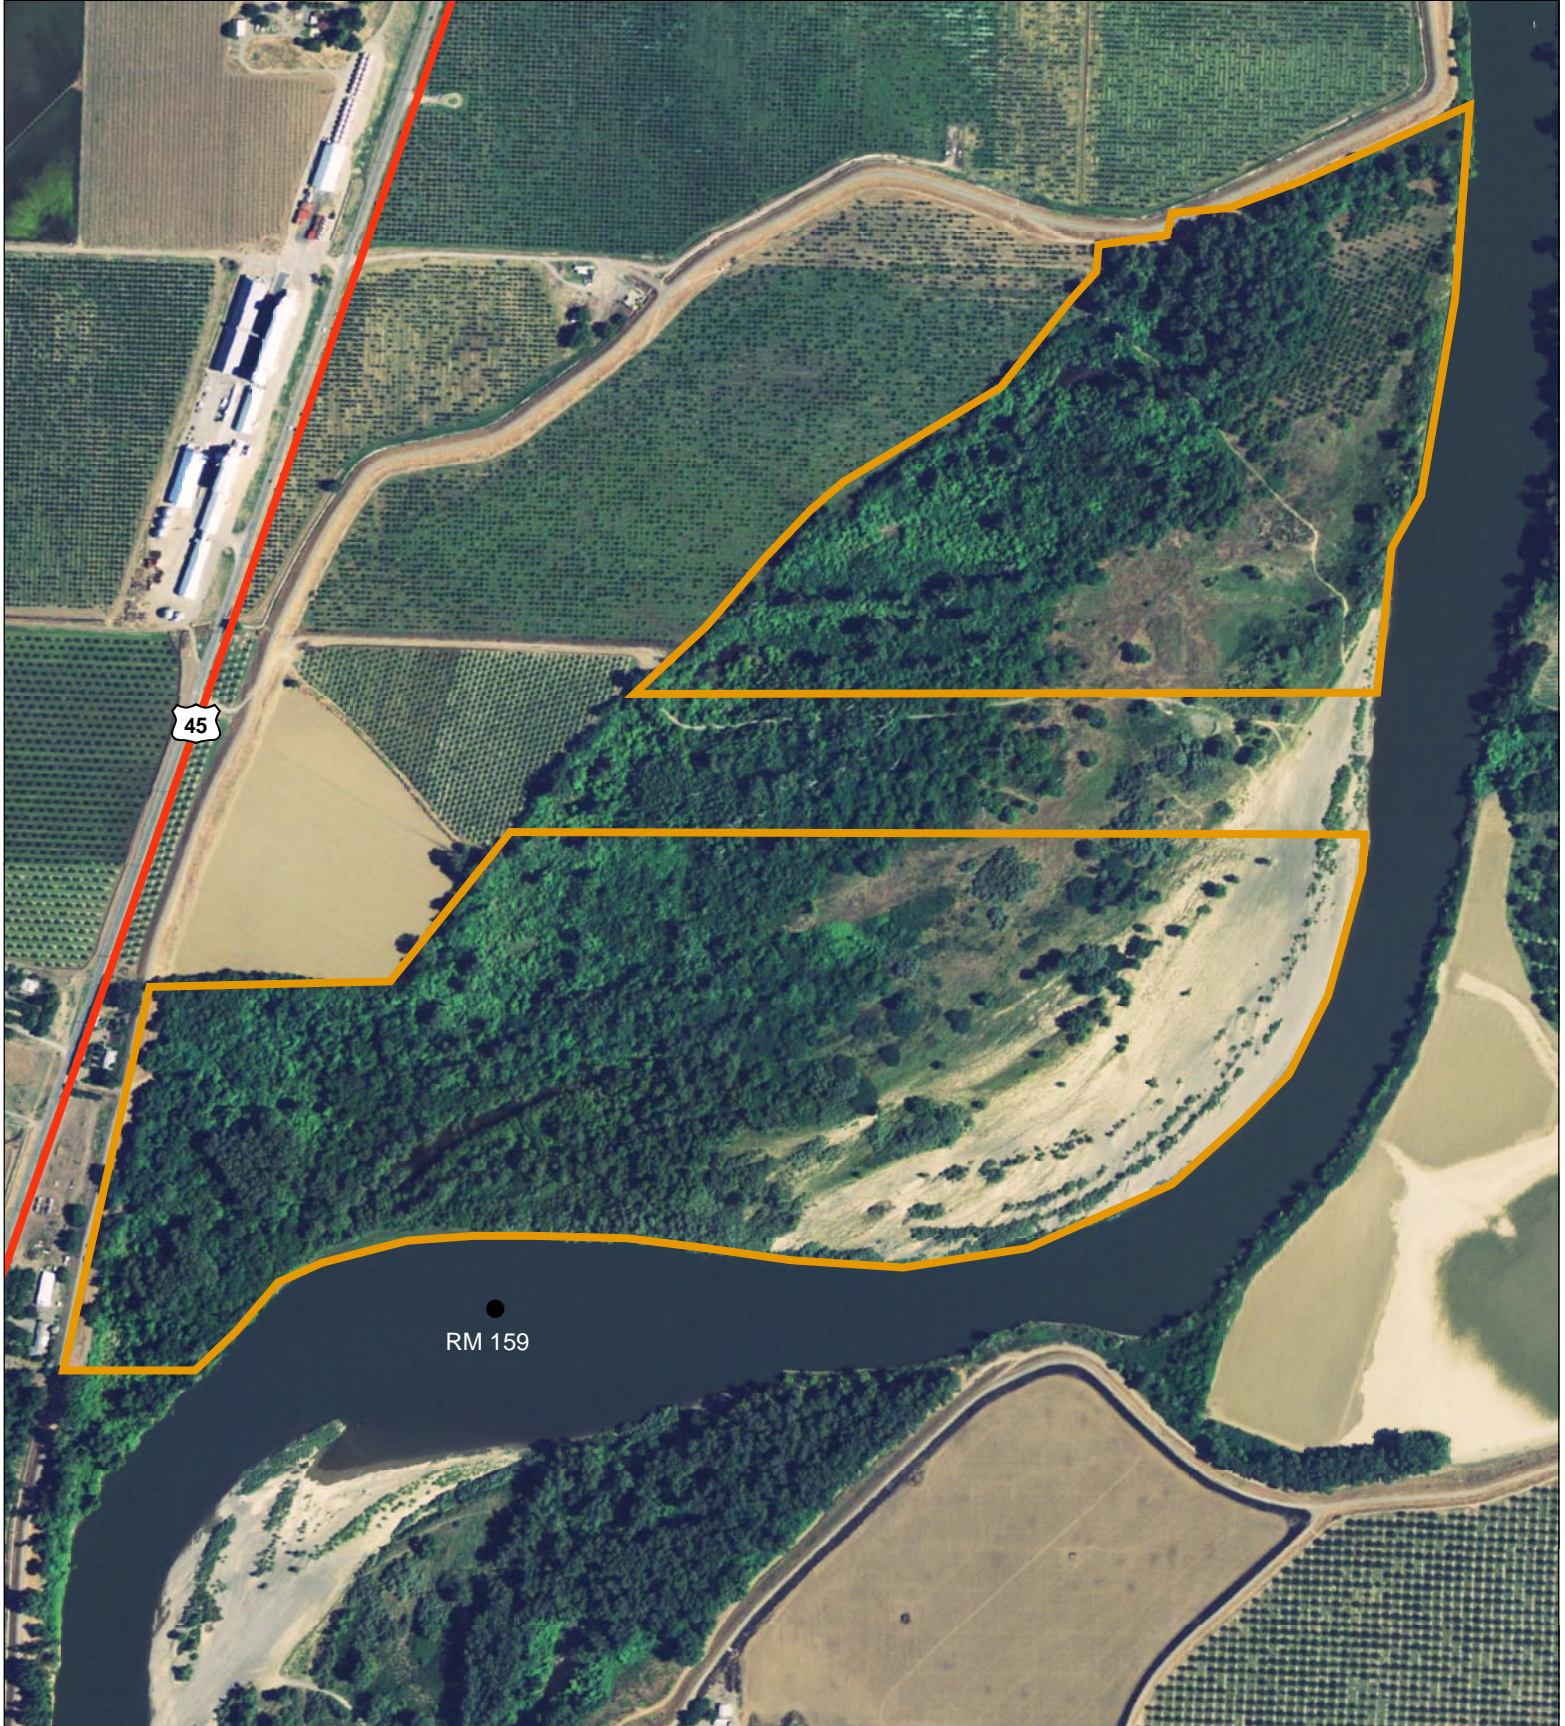

California Department of Fish and Game
North Central Region
SACRAMENTO RIVER WILDLIFE AREA
STEGEMAN UNIT
Colusa County

- River Mile
- Boundary
- Highway

Topographic map 1:24 000