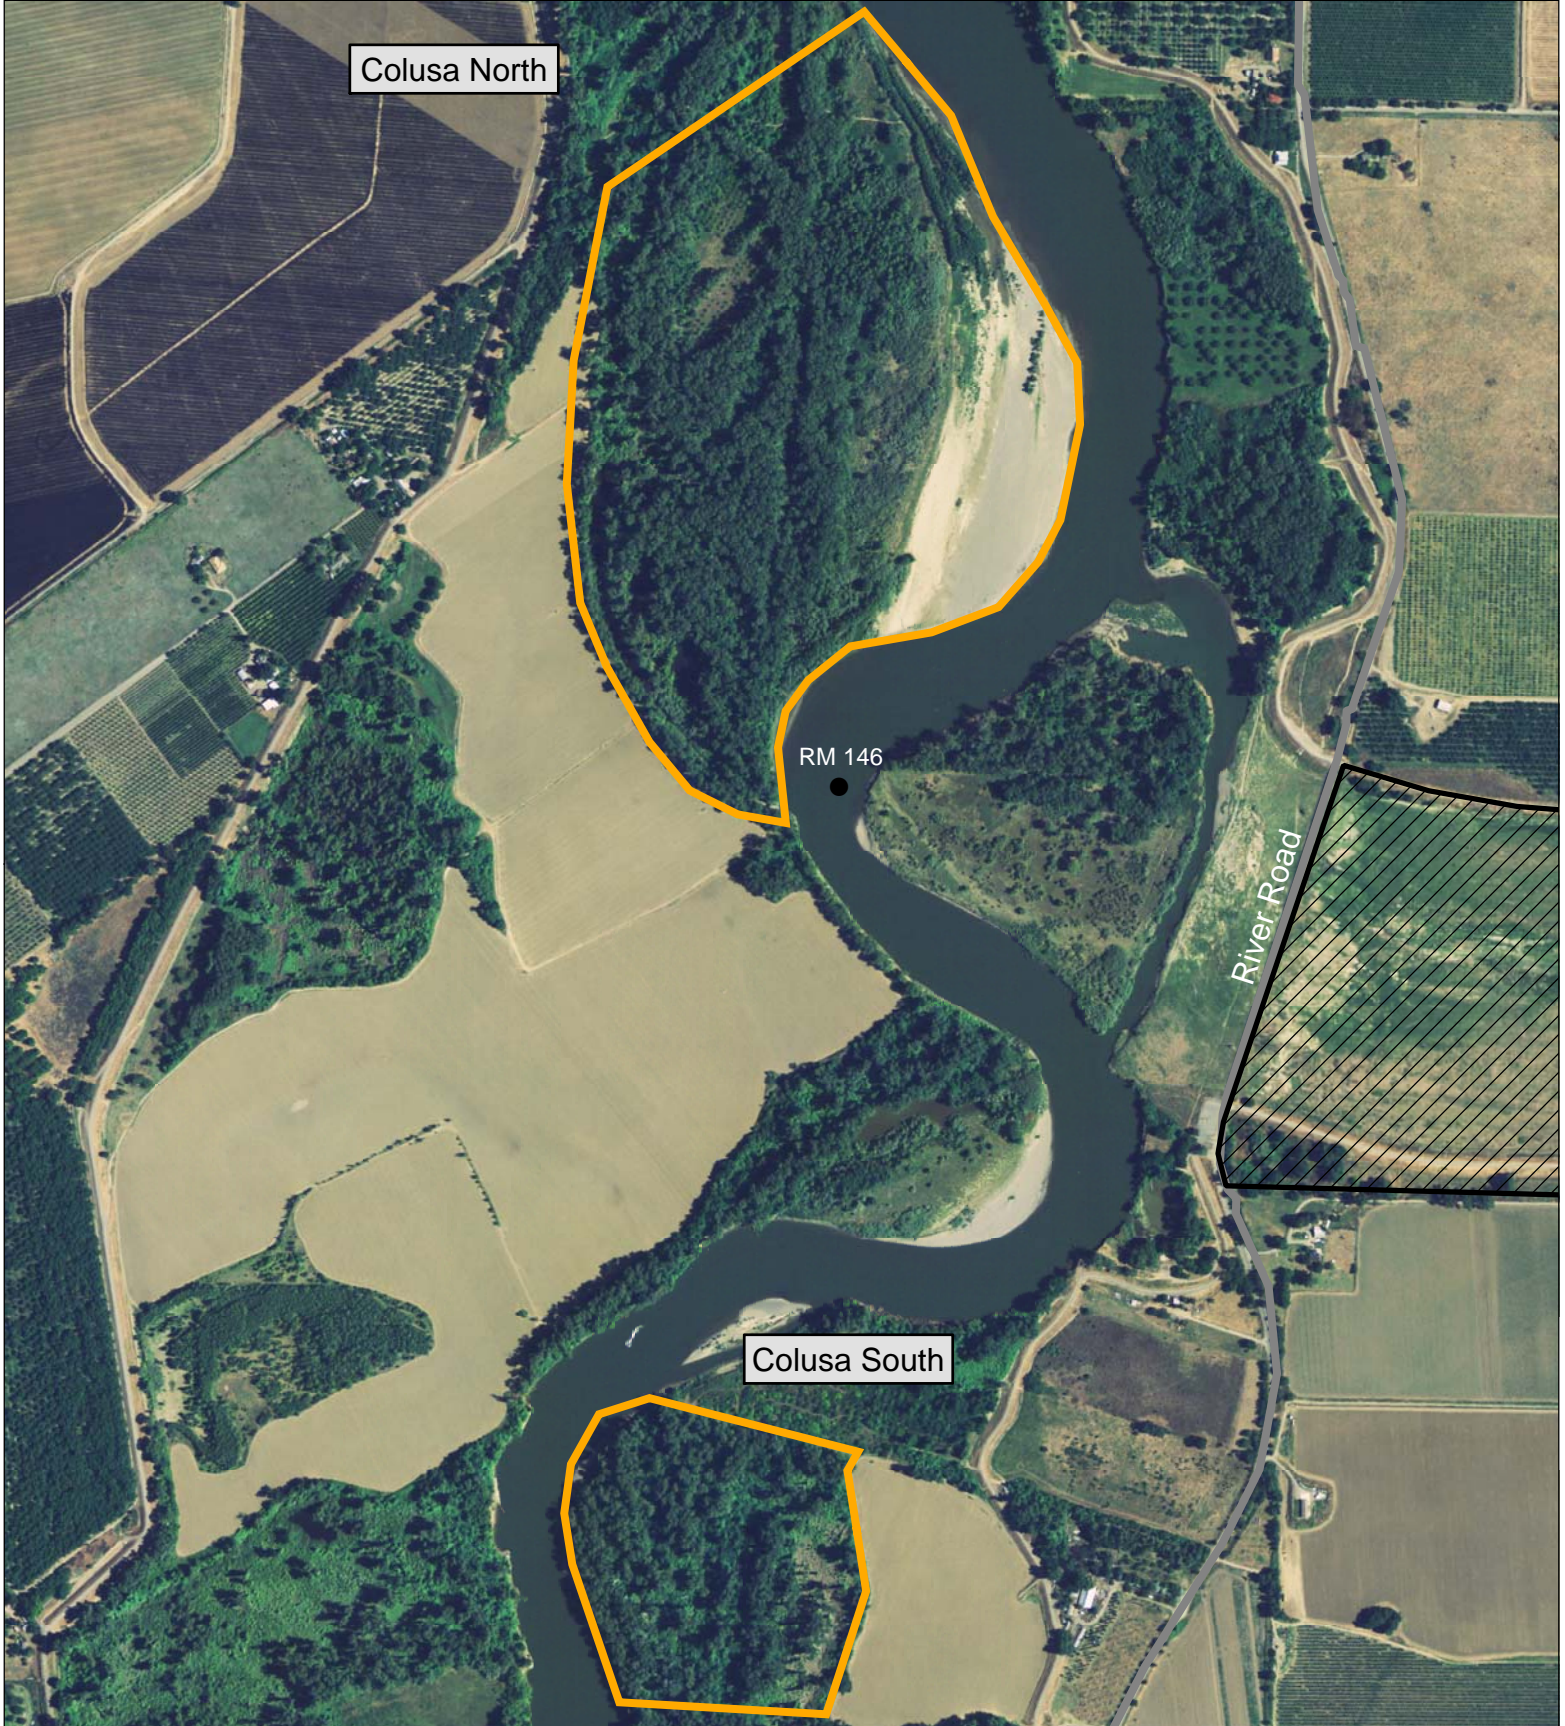

California Department of Fish and Game
North Central Region
SACRAMENTO RIVER WILDLIFE AREA
COLUSA UNIT
Colusa County

Topographic map 1:24 000

May 2008 - JG
DFG Region2 - WLM