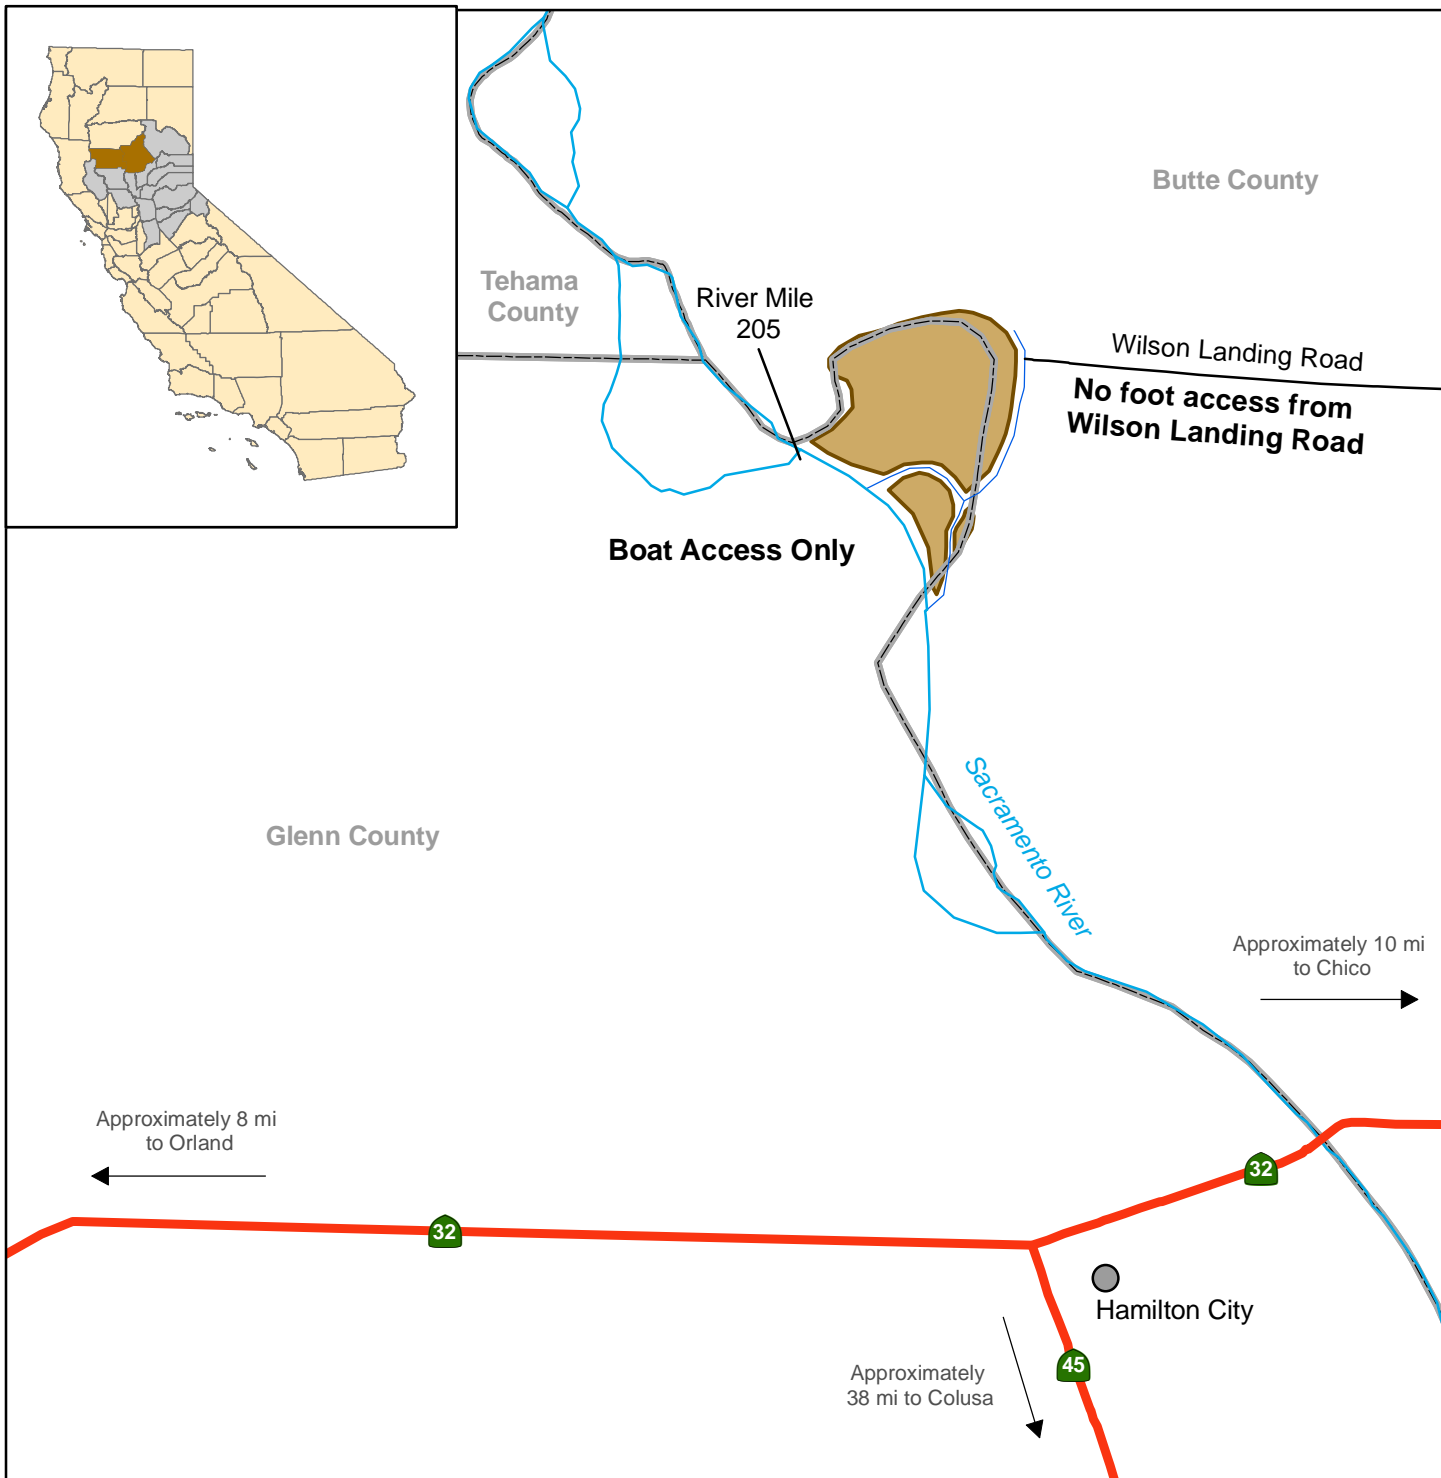

California Department of Fish and Game  
 North Central Region  
**WILSON LANDING UNIT**  
**SACRAMENTO RIVER WILDLIFE AREA**  
 Glenn County

- Wildlife Area
- Slough
- County Line
- State Highway
- River
- Local Road