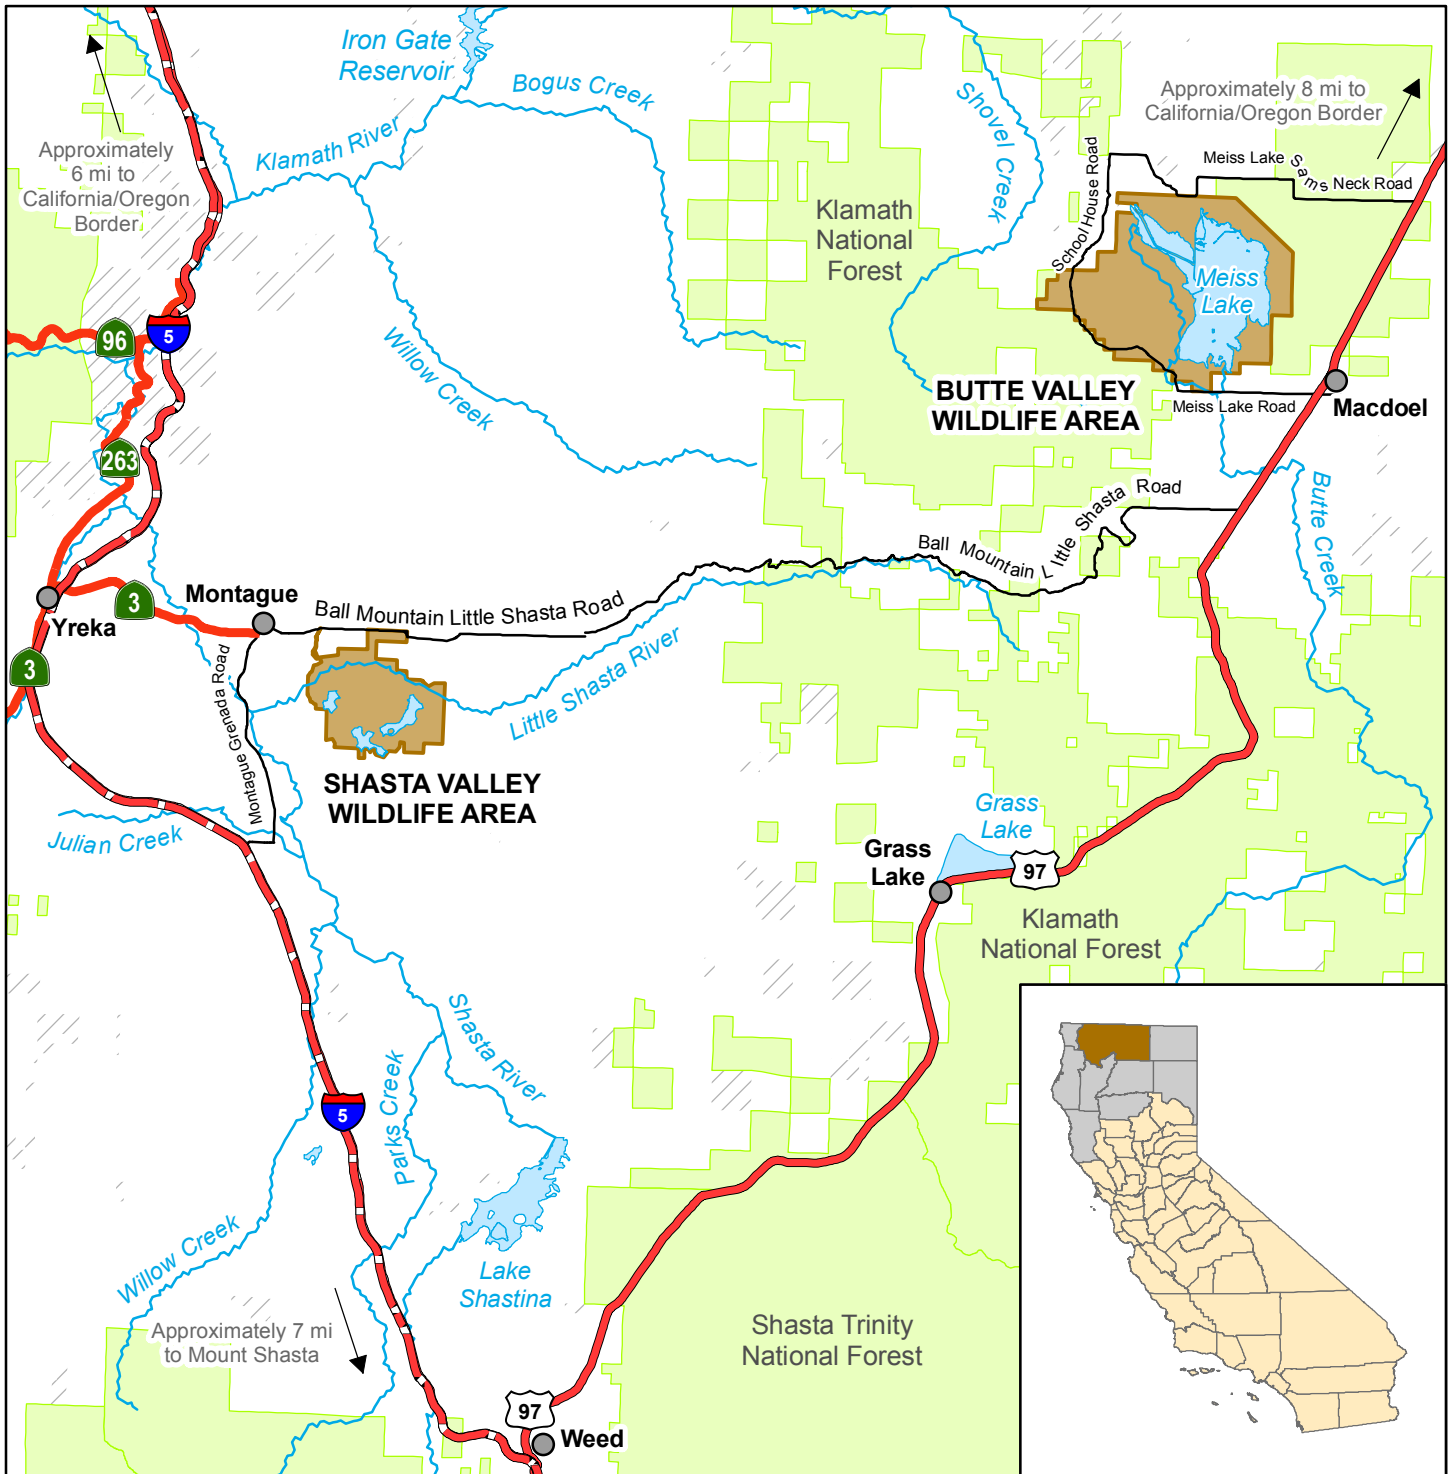

California Department of Fish and Game
 Northern Region
BUTTE VALLEY WILDLIFE AREA
SHASTA VALLEY WILDLIFE AREA
 Siskiyou County

Wildlife Area	US Highway
National Forest	Interstate Highway
Bureau of Land Management	State Highway
	Local Road

0

5 Miles