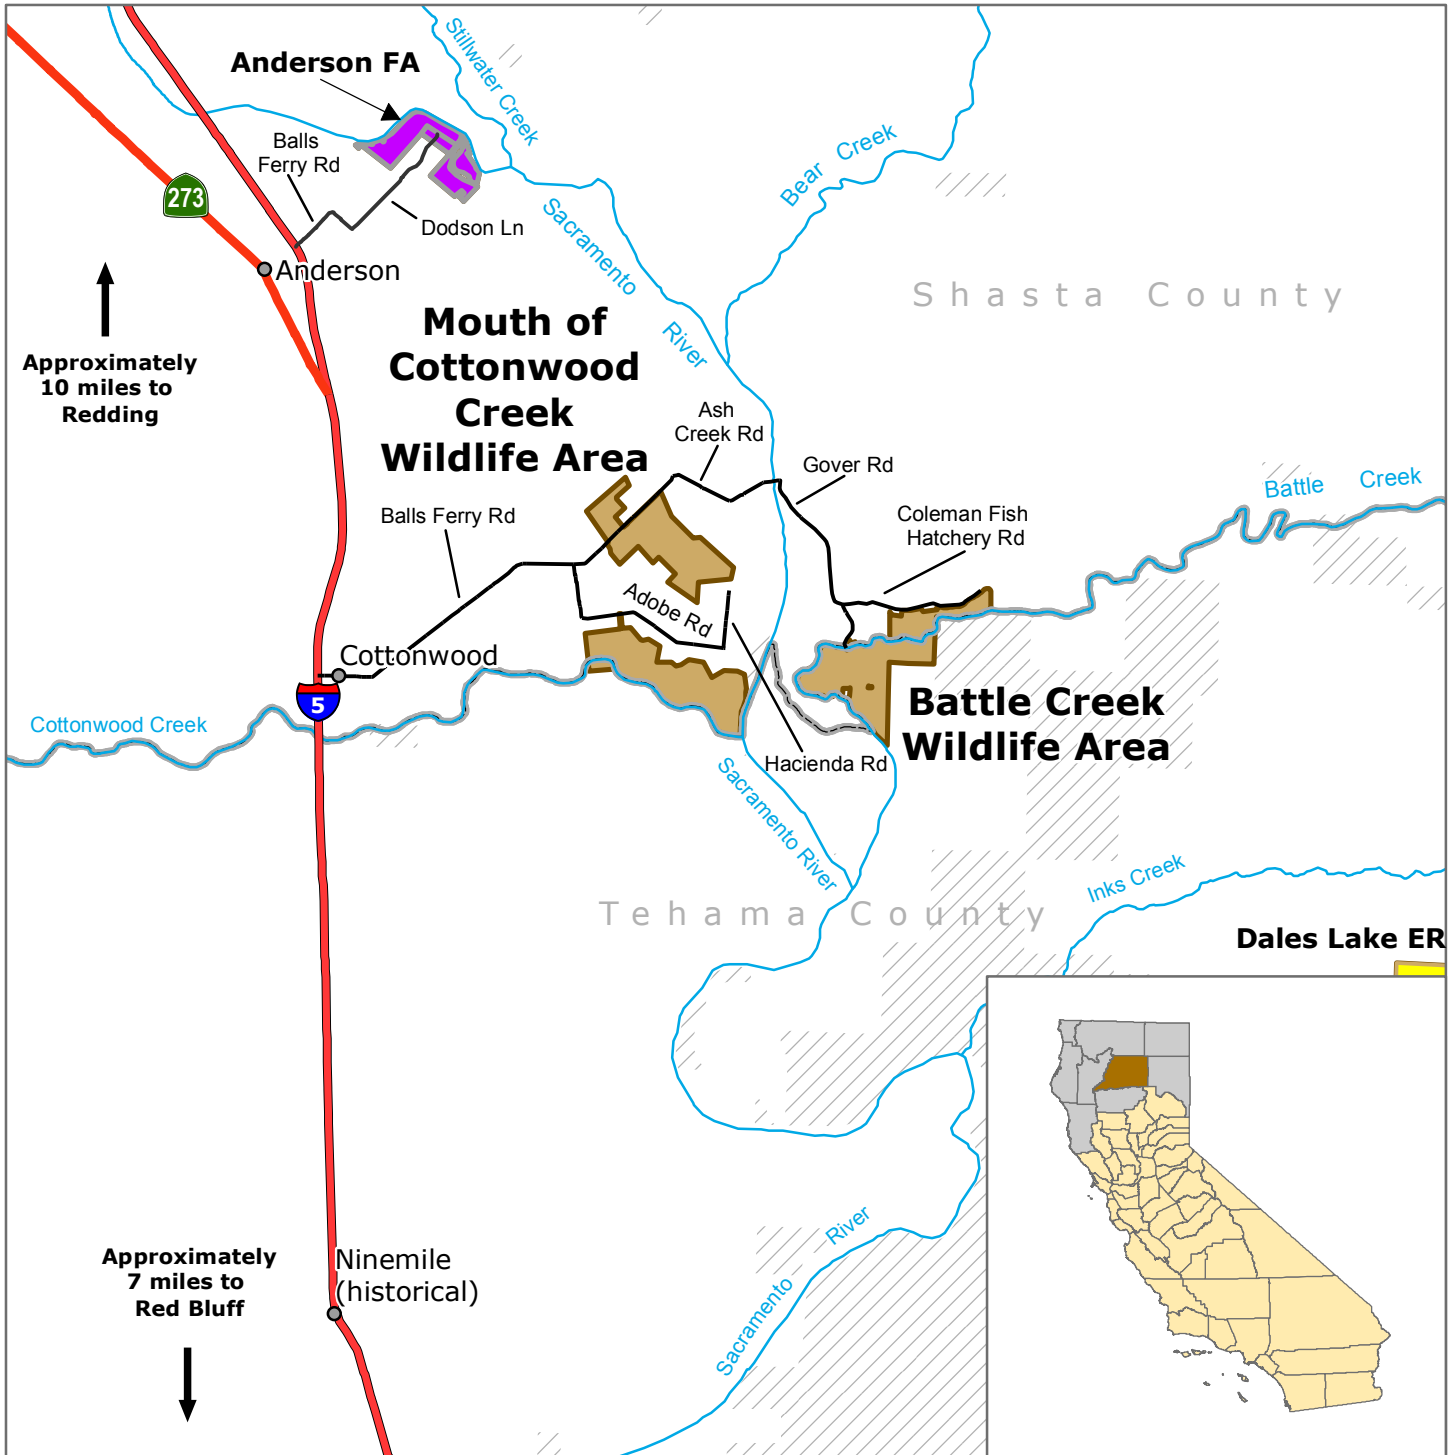

California Department of Fish and Game Northern Region BATTLE CREEK WILDLIFE AREA MOUTH OF COTTONWOOD CREEK Shasta County

Wildlife Area	Bureau of Land Management
Ecological Reserve	Interstate
Fishing Access	State Highway