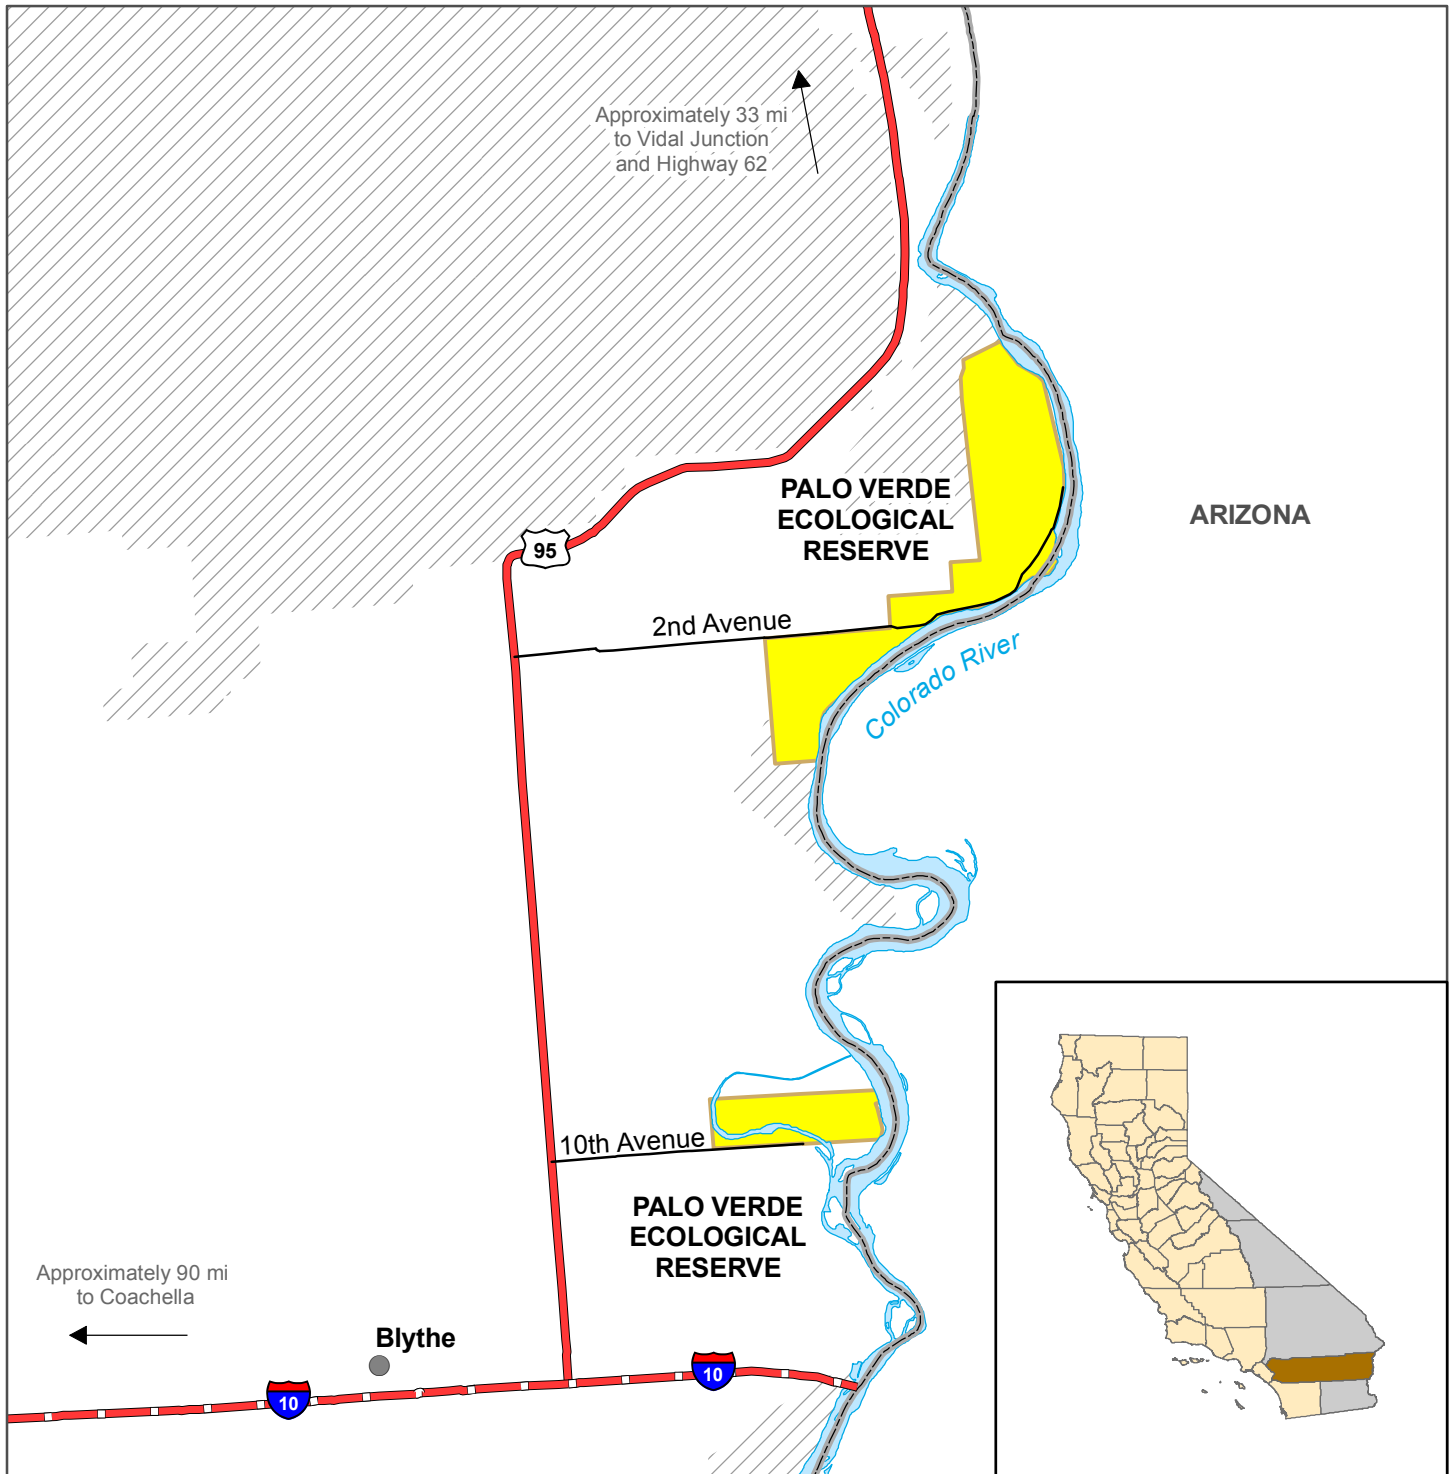

California Department of Fish and Game
 Inland Deserts Region
PALO VERDE ECOLOGICAL RESERVE
 Riverside County

 Ecological Reserve	 Interstate Highway	 
 Bureau of Land Management	 U.S. Highway	
	 Local Road	