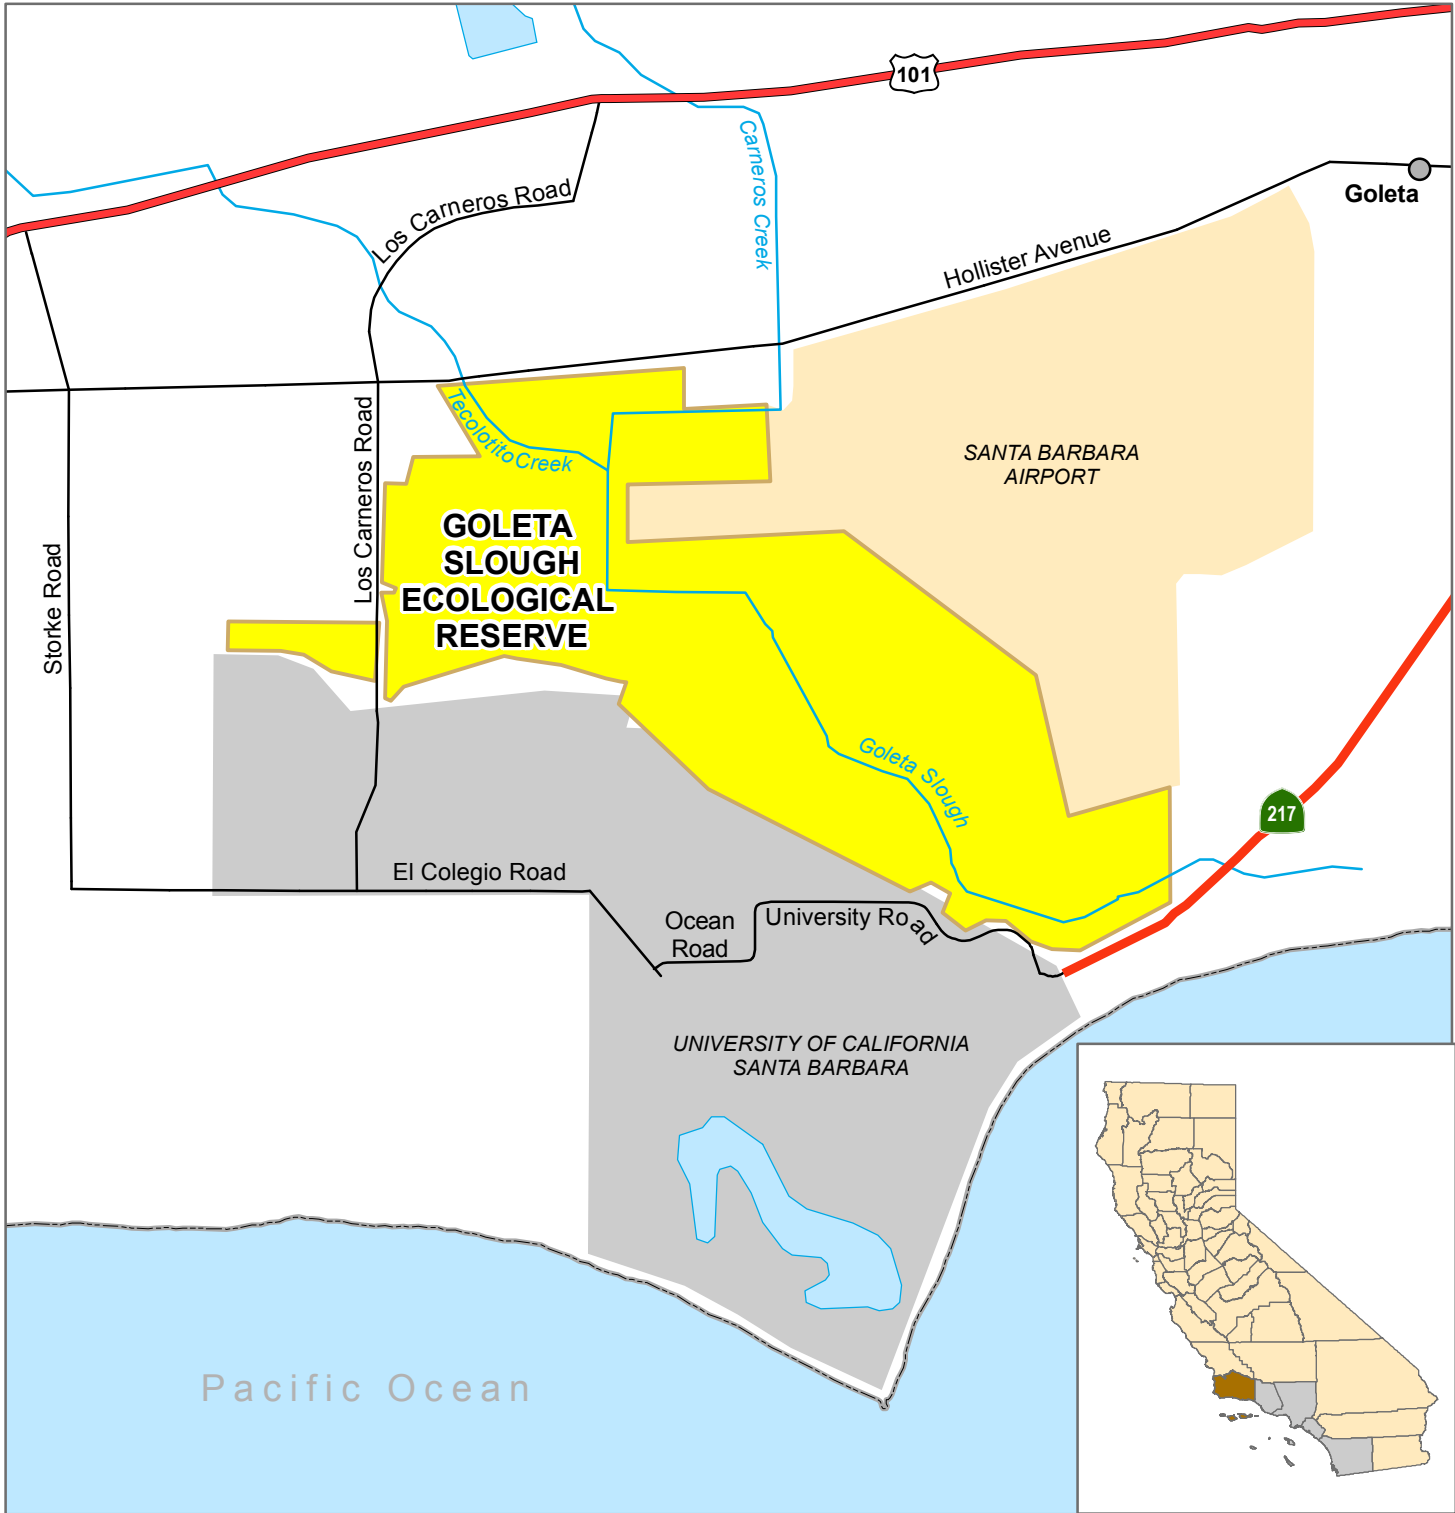

California Department of Fish and Game
 South Coast Region
GOLETA SLOUGH ECOLOGICAL RESERVE
 Santa Barbara County

- | | | | |
|---|--------------------|---|---------------|
|  | Ecological Reserve |  | US Highway |
|  | University |  | State Highway |
|  | Airport |  | Local Road |