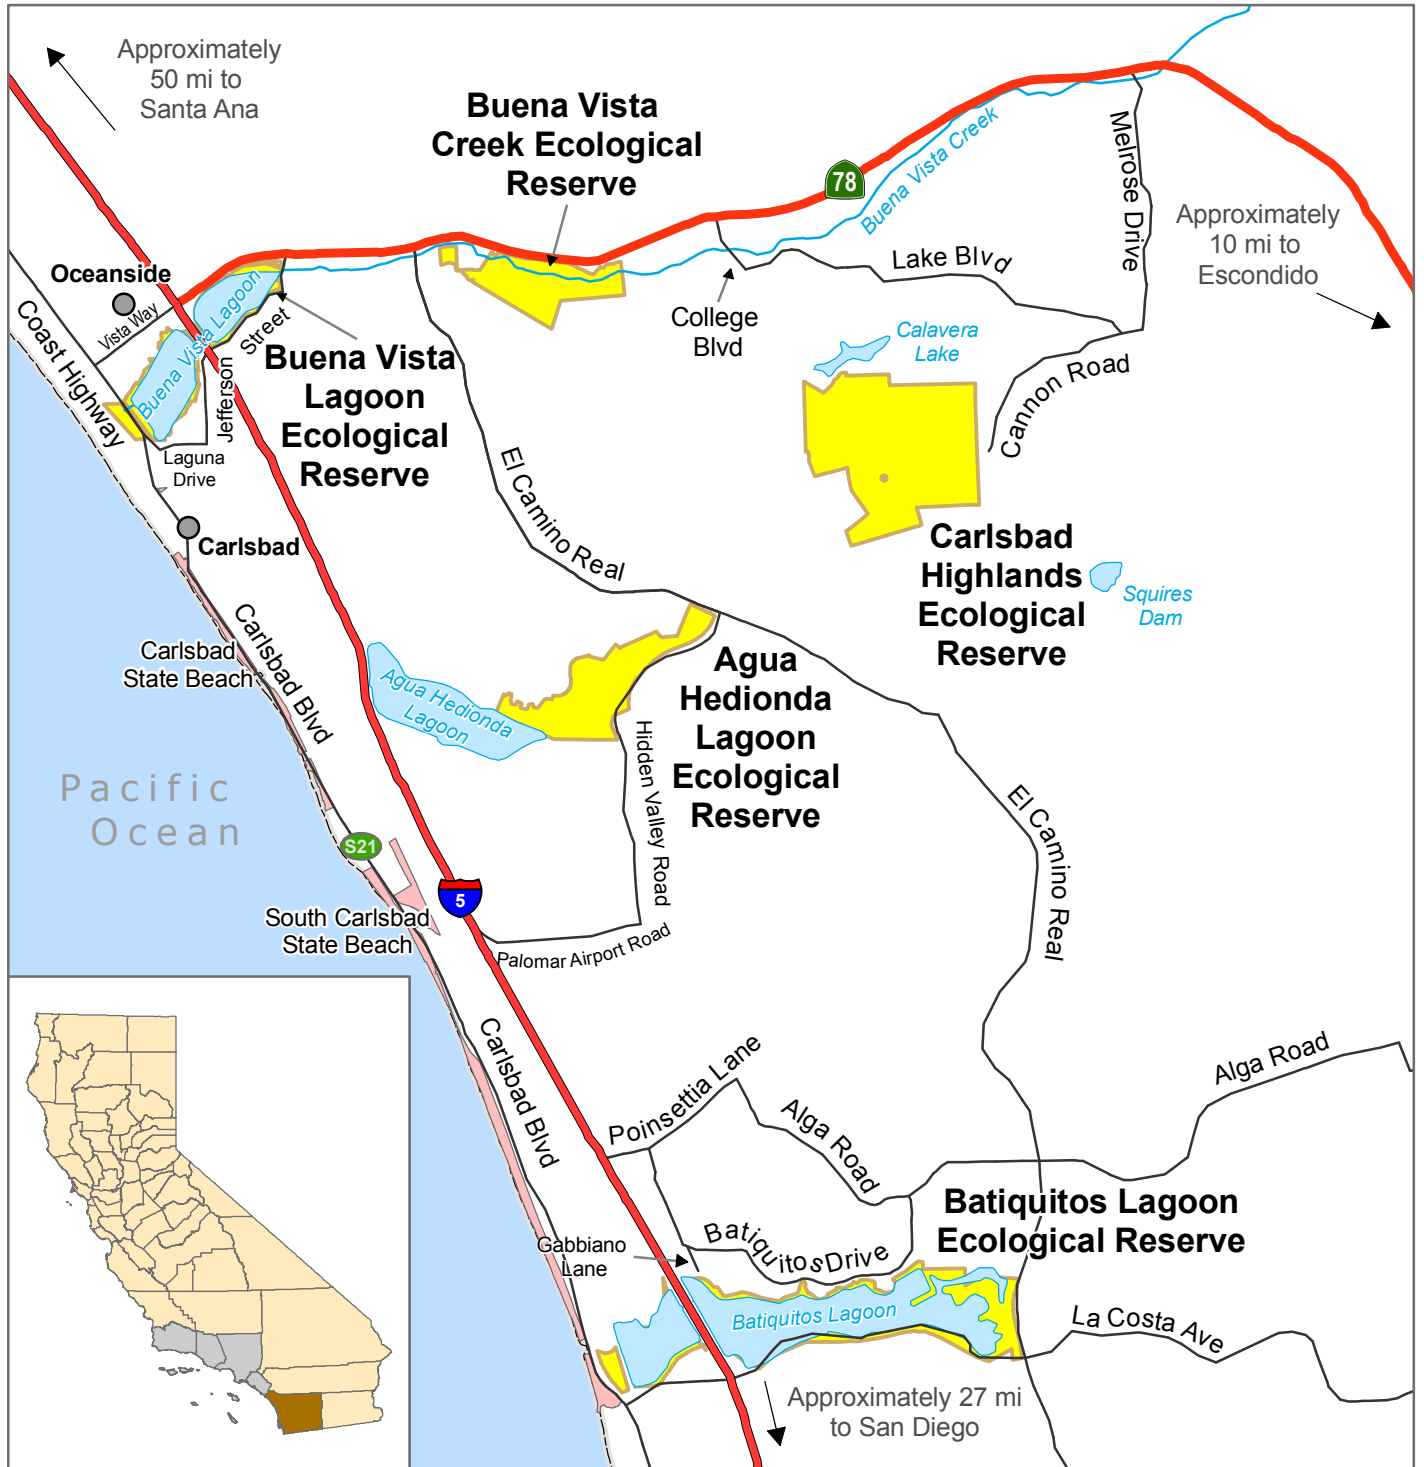

# California Department of Fish and Game

## South Coast Region

### AGUA HEDIONDA LAGOON ER, BATIQUITOS LAGOON ER, BUENA VISTA CREEK ER, BUENA VISTA LAGOON ER, CARLSBAD HIGHLANDS ER San Diego County

Ecological Reserve	Interstate Highway
State Beach	State Highway
	Local Road

0 1 Miles

N