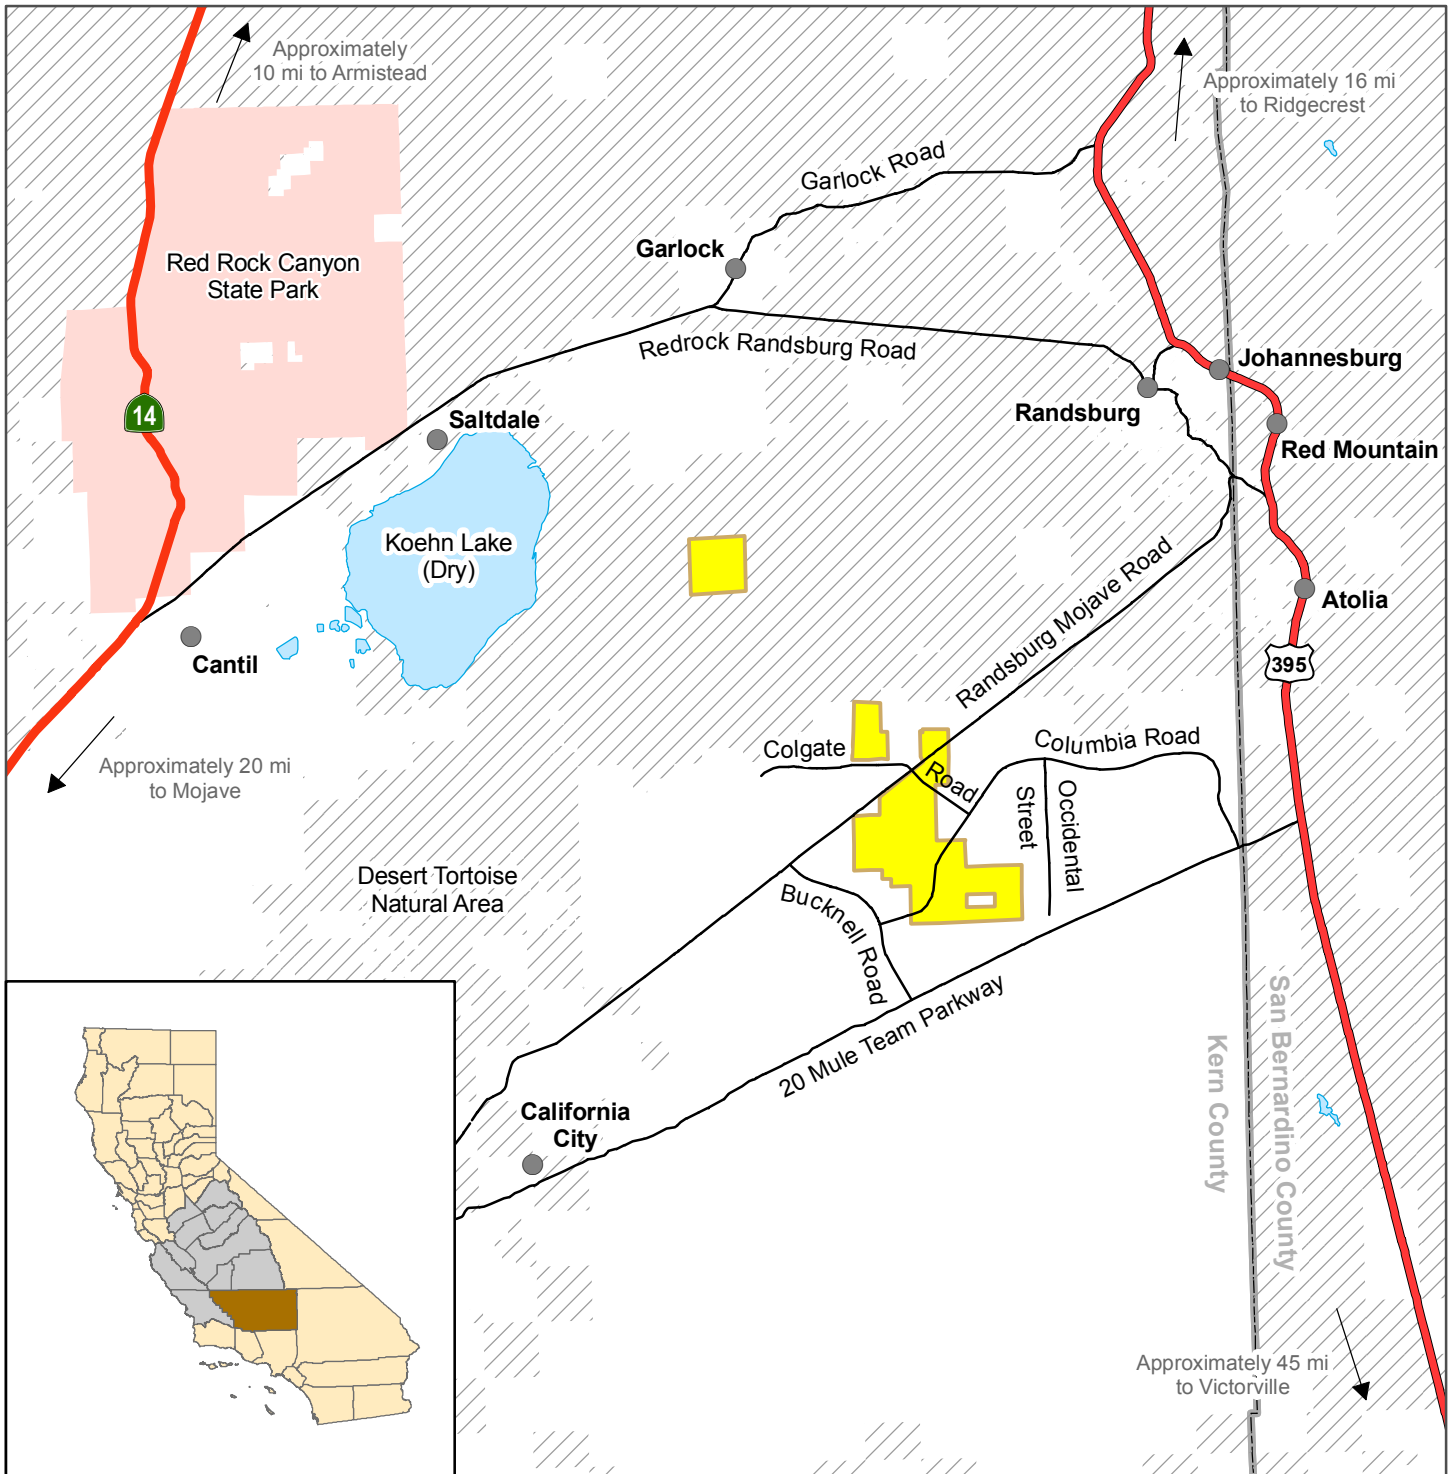

**California Department of Fish and Game
Central Region
FREMONT VALLEY ECOLOGICAL RESERVE
Kern County**

	Ecological Reserve		State Highway
	State Park		U.S. Highway
	Bureau of Land Management		Local Road