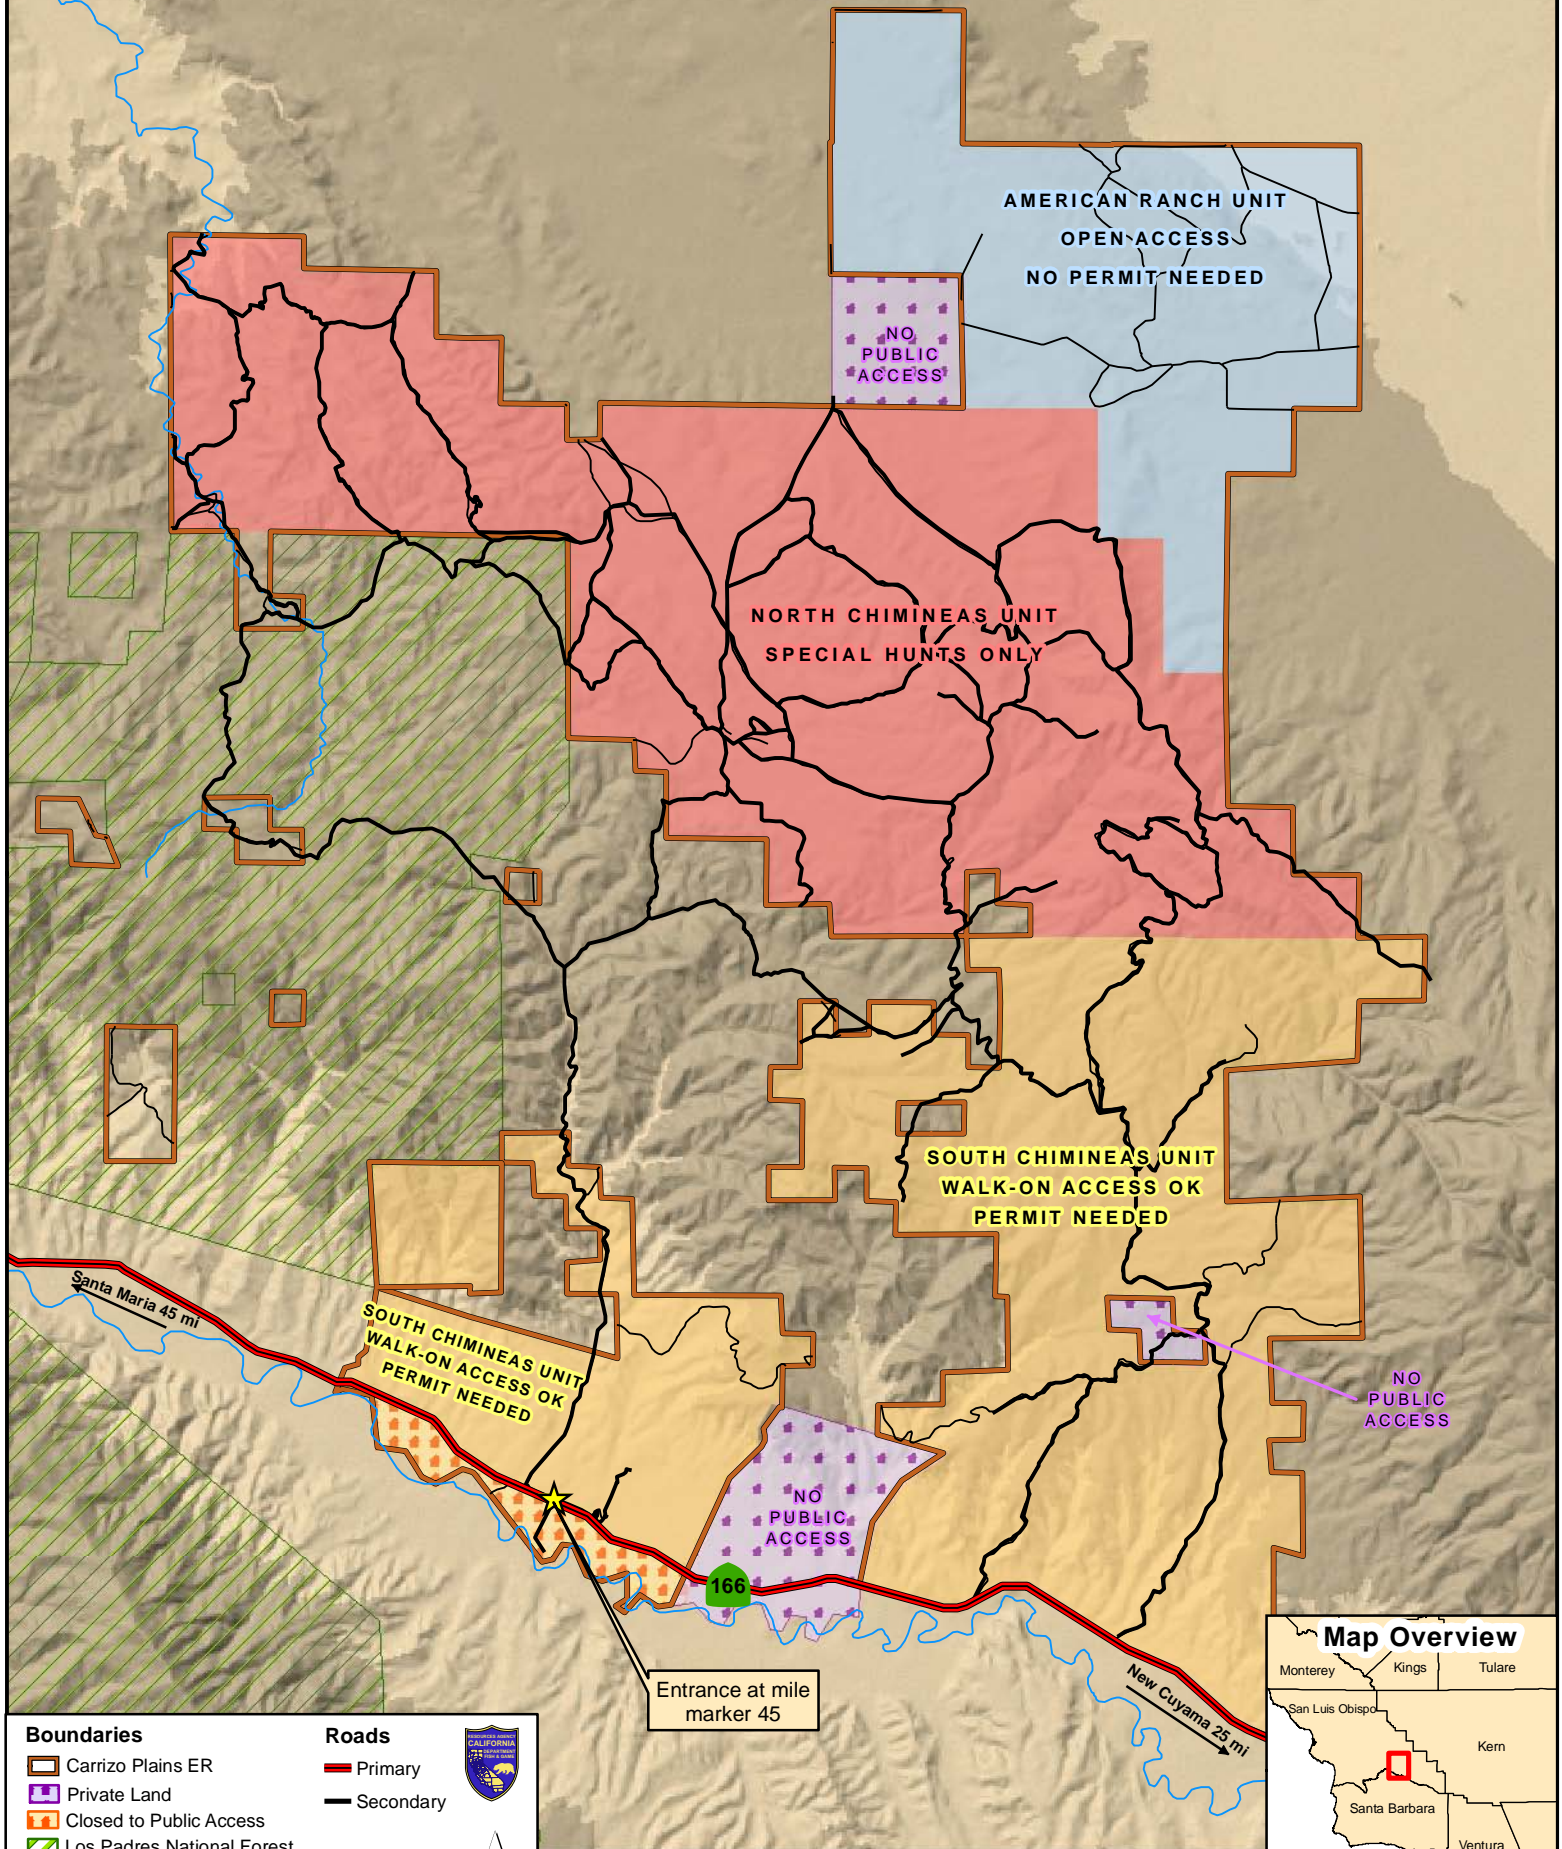

CARRIZO PLAINS ECOLOGICAL RESERVE HUNTING ACCESS

Boundaries

- Carrizo Plains ER
- Private Land
- Closed to Public Access
- Los Padres National Forest

Roads

- Primary
- Secondary

0 0.5 1 2 3 Miles