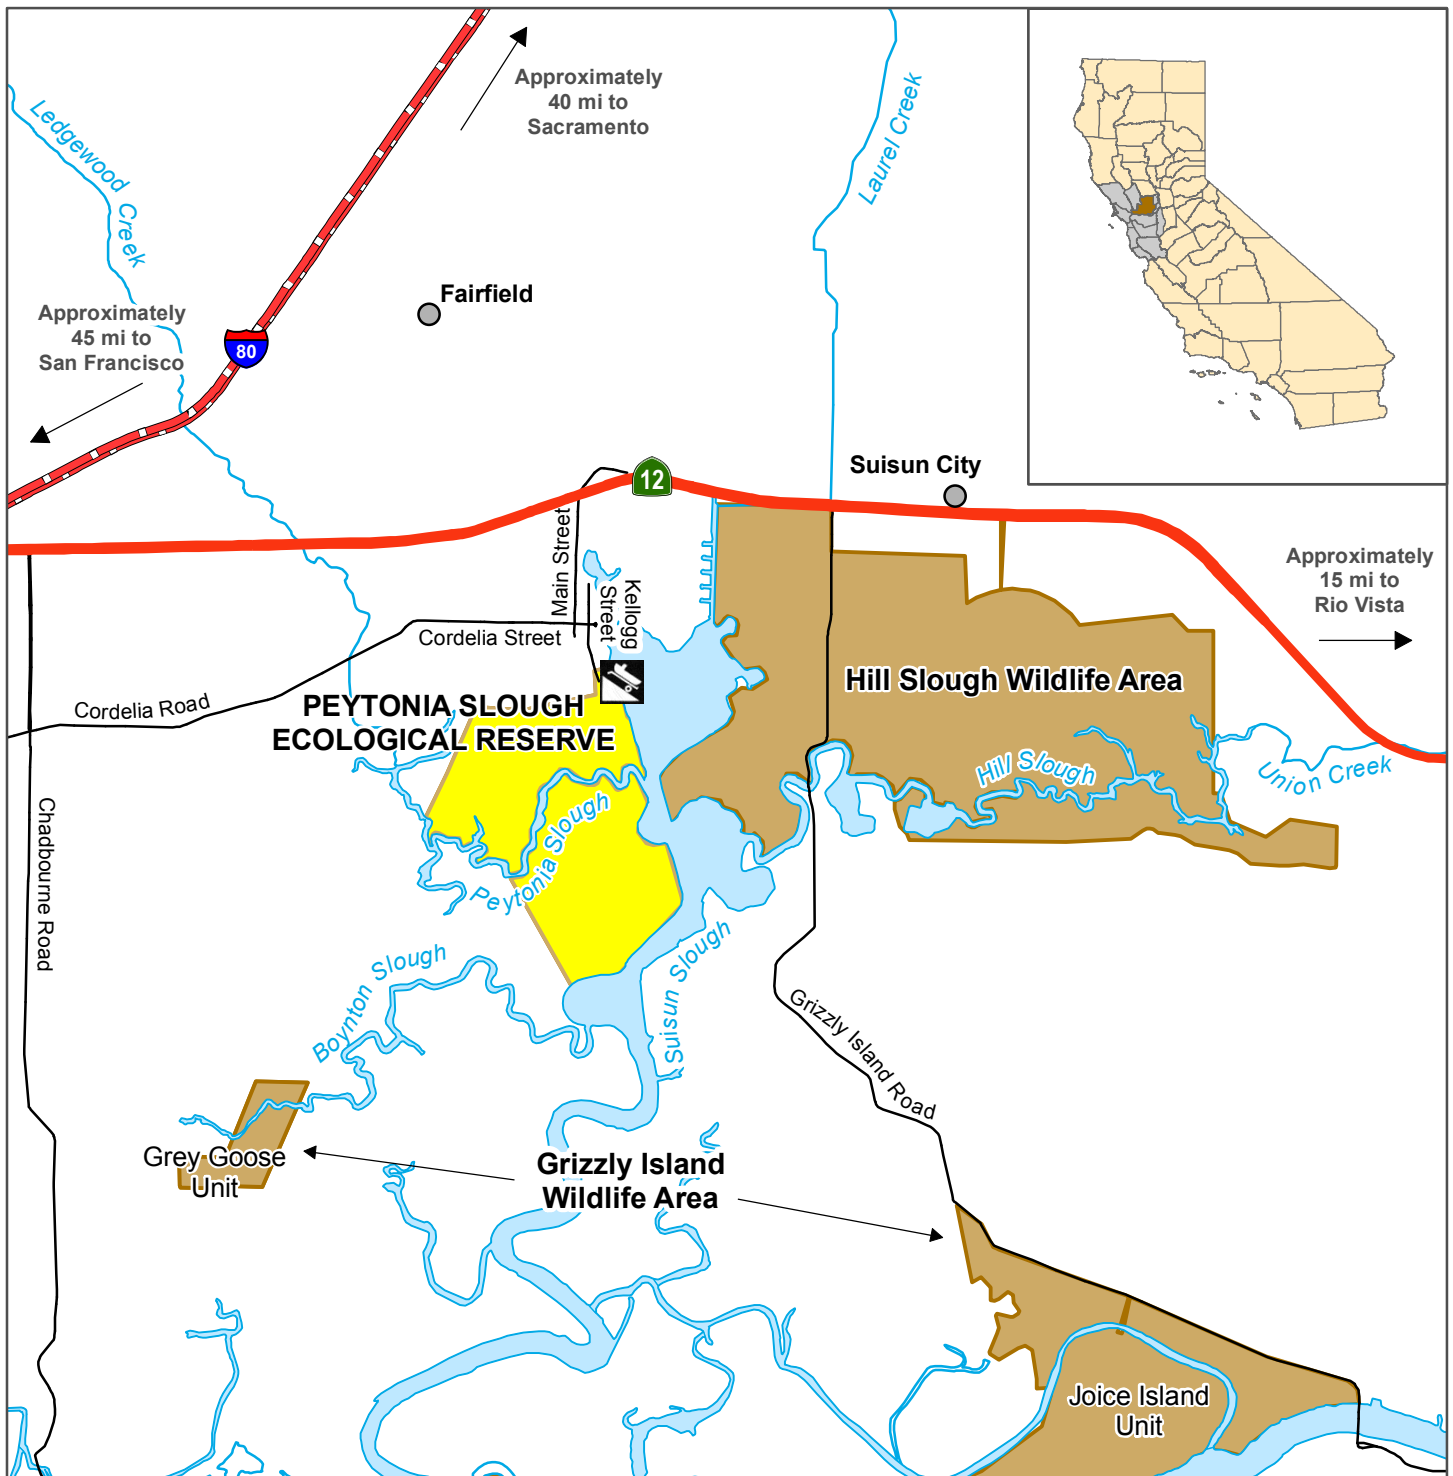

**California Department of Fish and Game
Bay Delta Region
PEYTONIA SLOUGH ECOLOGICAL RESERVE
Solano County**

	Ecological Reserve		Interstate Highway
	Wildlife Area		State Highway
	Boat Ramp		Local Road