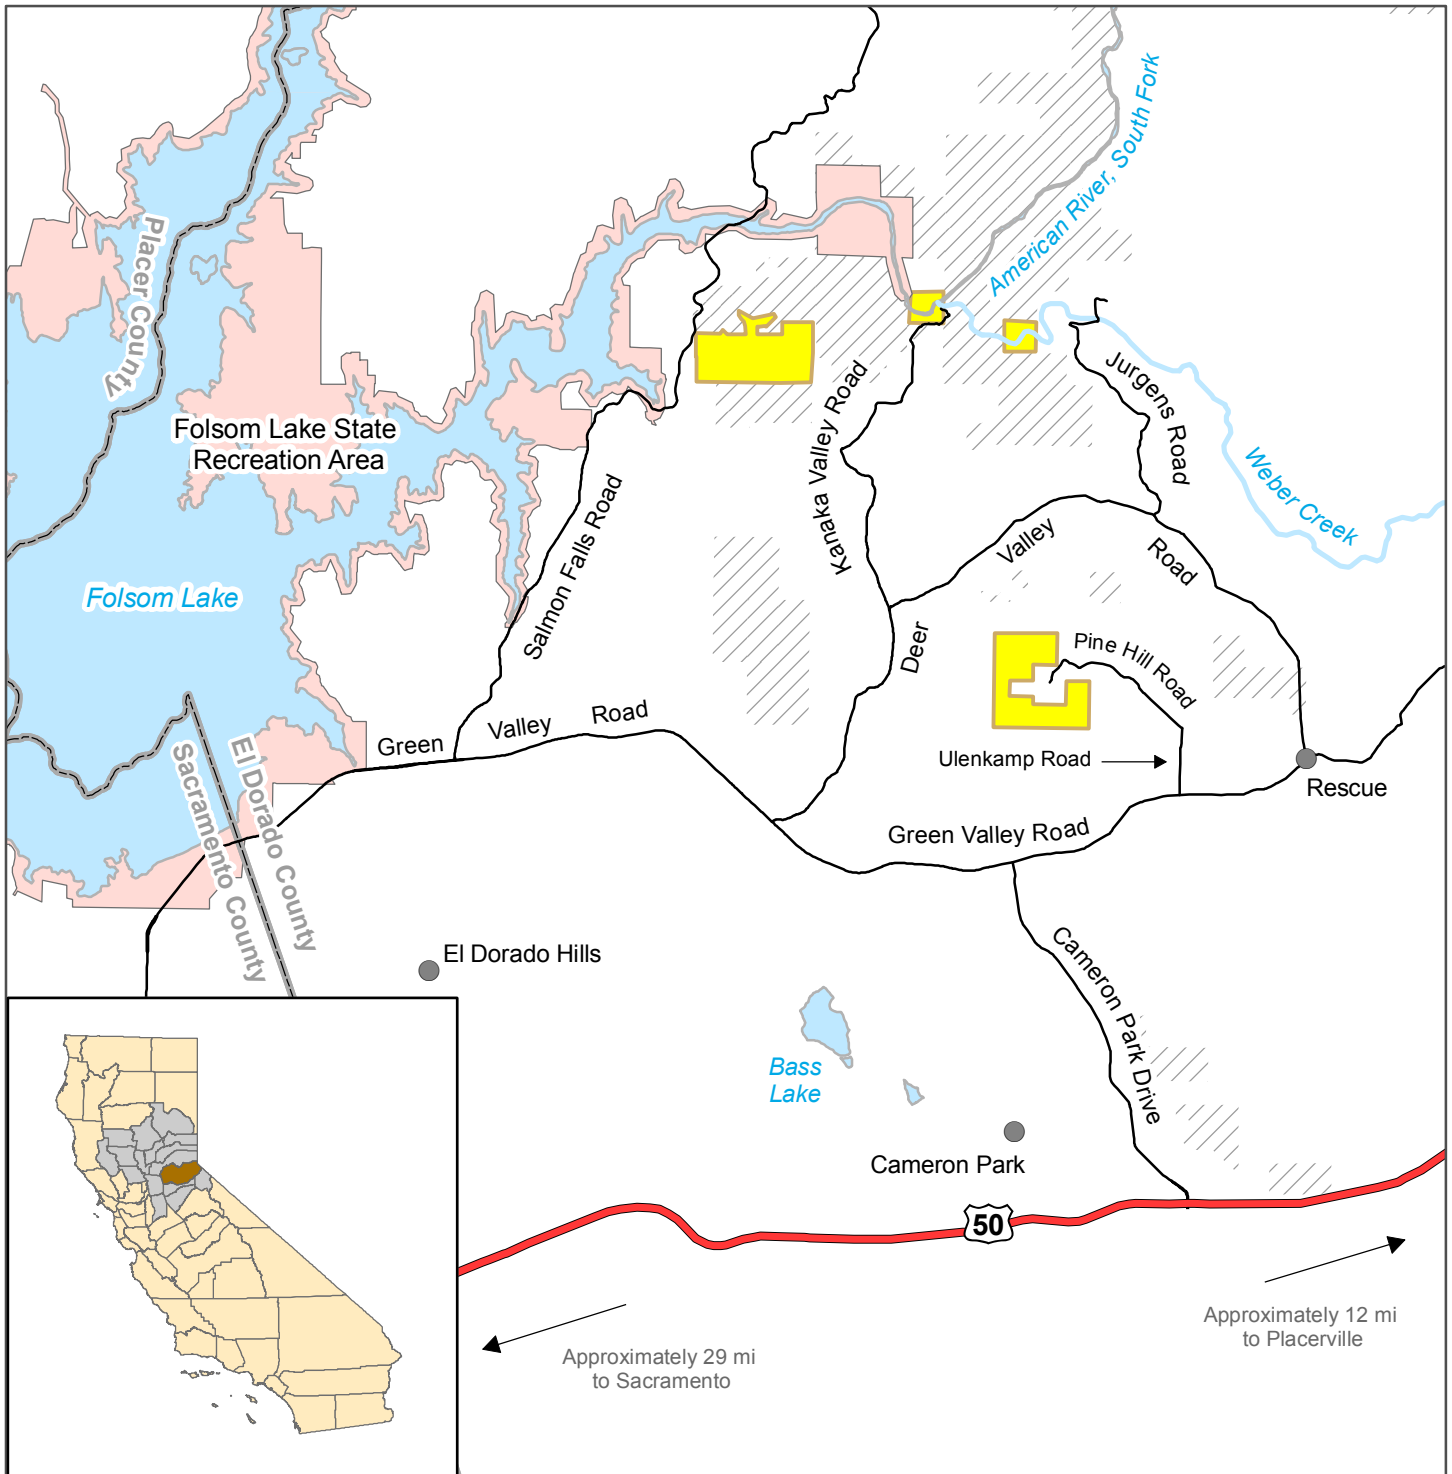

# California Department of Fish and Game North Central Region PINE HILL ECOLOGICAL RESERVE El Dorado County

	Ecological Reserve		US Highway
	State Recreation Area		Local Road
	Bureau of Land Management		Lake / River